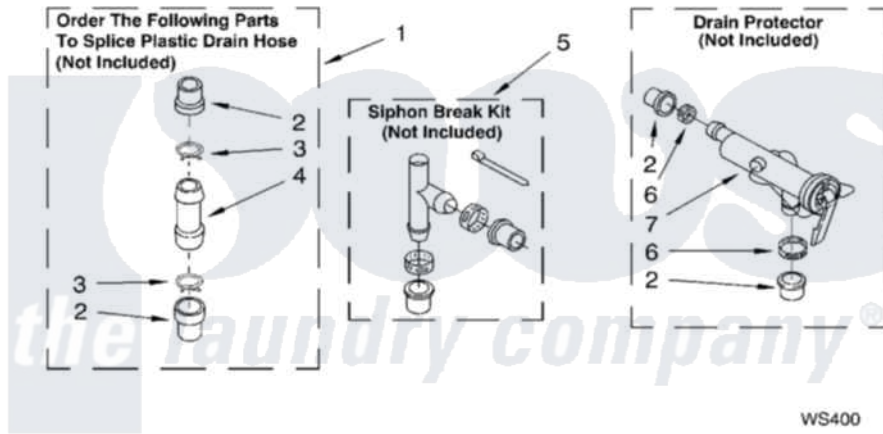

WATER SYSTEM PARTS

For Model: 3RGSC9455JQ2
(Designer White)

8179851

13

[Whirlpool Residential Whirlpool 3RGSC9455JQ2 Washer Parts](#) Parts Diagram 09 - WATER SYSTEM PARTS
Click on the part number to view part

Item	Original Part Number	Replaced By	Status	Part Description
1	285442			Water System Parts
2	285321			Water System Parts
3	370447	285655		Clamp, Hose
4	16272			Connector, Straight
5	285320			Water System Parts
6	65349	285655		Clamp, Hose
7	367031			Water System Parts