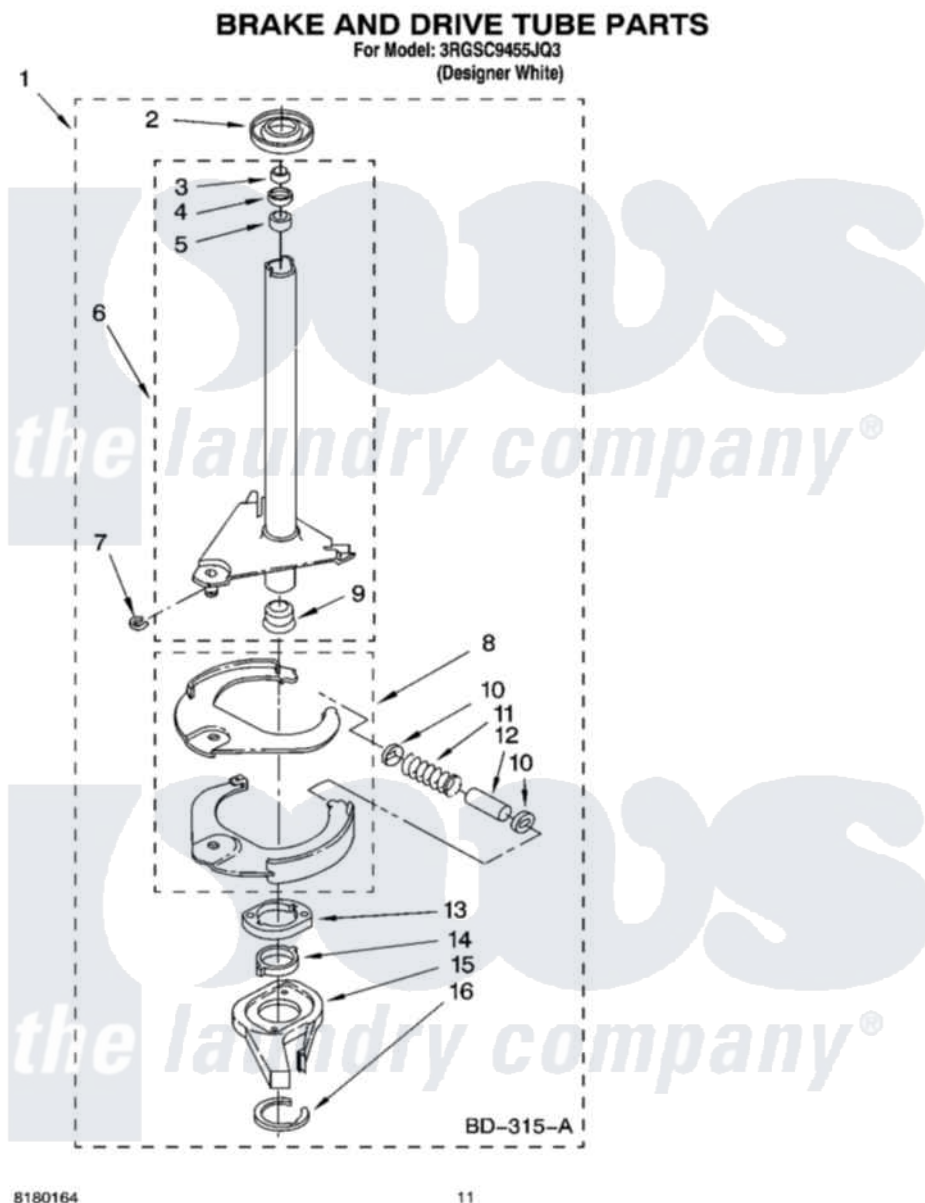

Whirlpool 3RGSC9455JQ3 07 - BRAKE AND DRIVE TUBE PARTS

8180164

11

Whirlpool [Residential Whirlpool 3RGSC9455JQ3 Washer Parts](#) Parts Diagram 07 - BRAKE AND DRIVE TUBE PARTS
Click on the part number to view part

Item	Original Part Number	Replaced By	Status	Part Description
1	388952	285792		Basketdrive
2	62658			Ring, Thrust
3	91939			Seal, Shaft
4	356427			Seal, Spin Pinion
5	356937			Spacer, Drive Tube
6	64027	64208		Tube-Spin
7	64035	W10083190		Ring, Retaining
8	64232	285438		Shoe-Brake
9	62703	8546462		"T" Bearing, Spin Tube
10	62648	285658		Sleeve
11	387806		Not Available	Spring, Brake
12	62909	285658		Sleeve
13	63023	8546461		Cam, Brake Release
14	63022			Sleeve, Cam
15	64194	285790		Lining
16	90368	W10083200		Ring, Retaining

" N/A

Not Available

FOLLOWING PARTS NOT
ILLUSTRATED

" [285208](#)

Lubricant