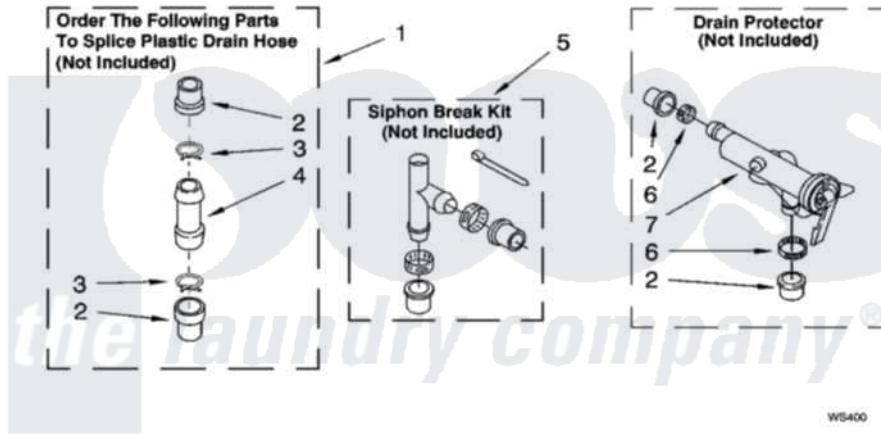

WATER SYSTEM PARTS

For Model: 3RGSC9455JQ3
(Designer White)

8180164

13

Whirlpool [Residential Whirlpool 3RGSC9455JQ3 Washer Parts](#) Parts Diagram 09 - WATER SYSTEM PARTS
Click on the part number to view part

Item	Original Part Number	Replaced By	Status	Part Description
1	285442			Water System Parts
2	285321			Water System Parts
3	370447	285655		Clamp, Hose
4	16272			Connector, Straight
5	285320			Water System Parts
6	65349	285655		Clamp, Hose
7	367031			Water System Parts