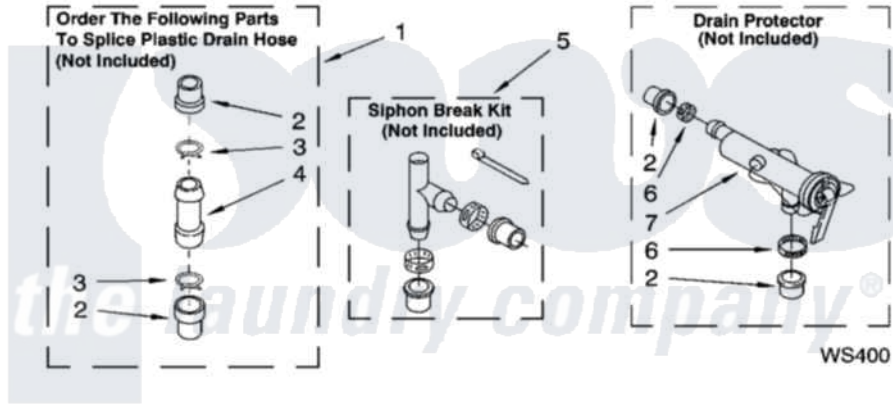

**WATER SYSTEM PARTS**

For Model: 3RGSC9455JQ4  
(Designer White)

8180728

13

Whirlpool [Residential Whirlpool 3RGSC9455JQ4 Washer Parts](#) Parts Diagram 09 - WATER SYSTEM PARTS  
Click on the part number to view part

Item	Original Part Number	Replaced By	Status	Part Description
1	<a href="#">285442</a>			Water System Parts
2	<a href="#">285321</a>			Water System Parts
3	370447	<a href="#">285655</a>		Clamp, Hose
4	<a href="#">16272</a>			Connector, Straight
5	<a href="#">285320</a>			Water System Parts
6	65349	<a href="#">285655</a>		Clamp, Hose
7	<a href="#">367031</a>			Water System Parts