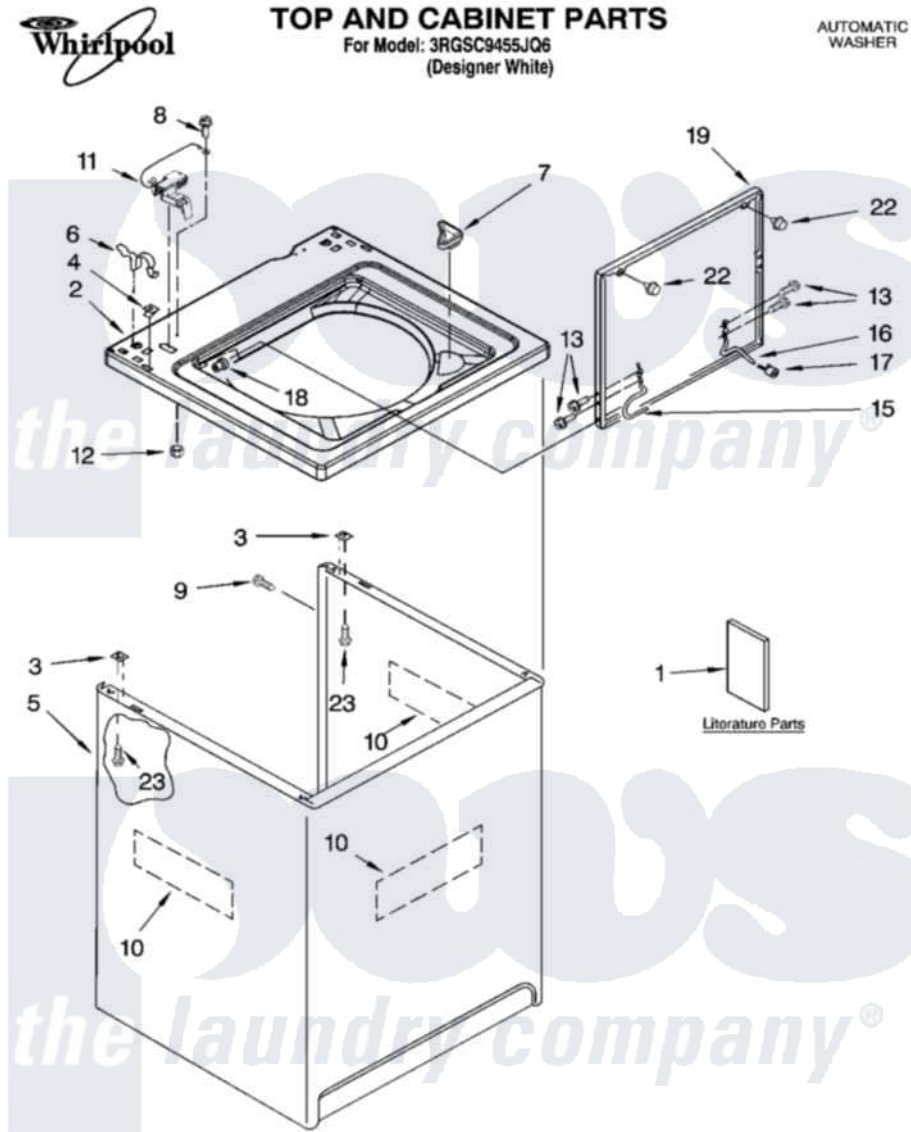

Whirlpool 3RGSC9455JQ6 01 - TOP AND CABINET PARTS

3-06 Litho in U.S.A. (dtd)

1

Part No. 8180600

Whirlpool [Residential Whirlpool 3RGSC9455JQ6 Washer Parts](#) Parts Diagram 01 - TOP AND CABINET PARTS
 Click on the part number to view part

Item	Original Part Number	Replaced By	Status	Part Description
1	8316566		Not Available	Installation Instructions
"	8316481		Not Available	Use & Care Guide
"	3954736		Not Available	Wiring Diagram
"	8315975		Not Available	Guide, User & Installation (UK)
2	8318064			Top
3	62750			Spacer, Cabinet To Top (4)
4	357213			Nut, Push-In
5	63424			Cabinet
6	62780			Clip, Top And Cabinet And Rear Panel
7	3362952			Dispenser, Bleach
8	3351614			Screw, Gearcase Cover Mounting
9	3357011	308685		Side Trim)
10	3976348			Absorber, Sound
11	8318084			Switch, Lid
12	8533959	680762		Nut

13	3351355	W10119828	Screw, Lid Hinge Mounting
15	8318088		Hinge, Lid
16	54583		Hinge, Lid
17	19119		Bumper, Lid Hinge
18	21258		Bearing, Lid Hinge
19	8541743	3957510	Lid
22	9724509		Bumper, Lid
23	3390631		Screw, 10-16 X 3/8