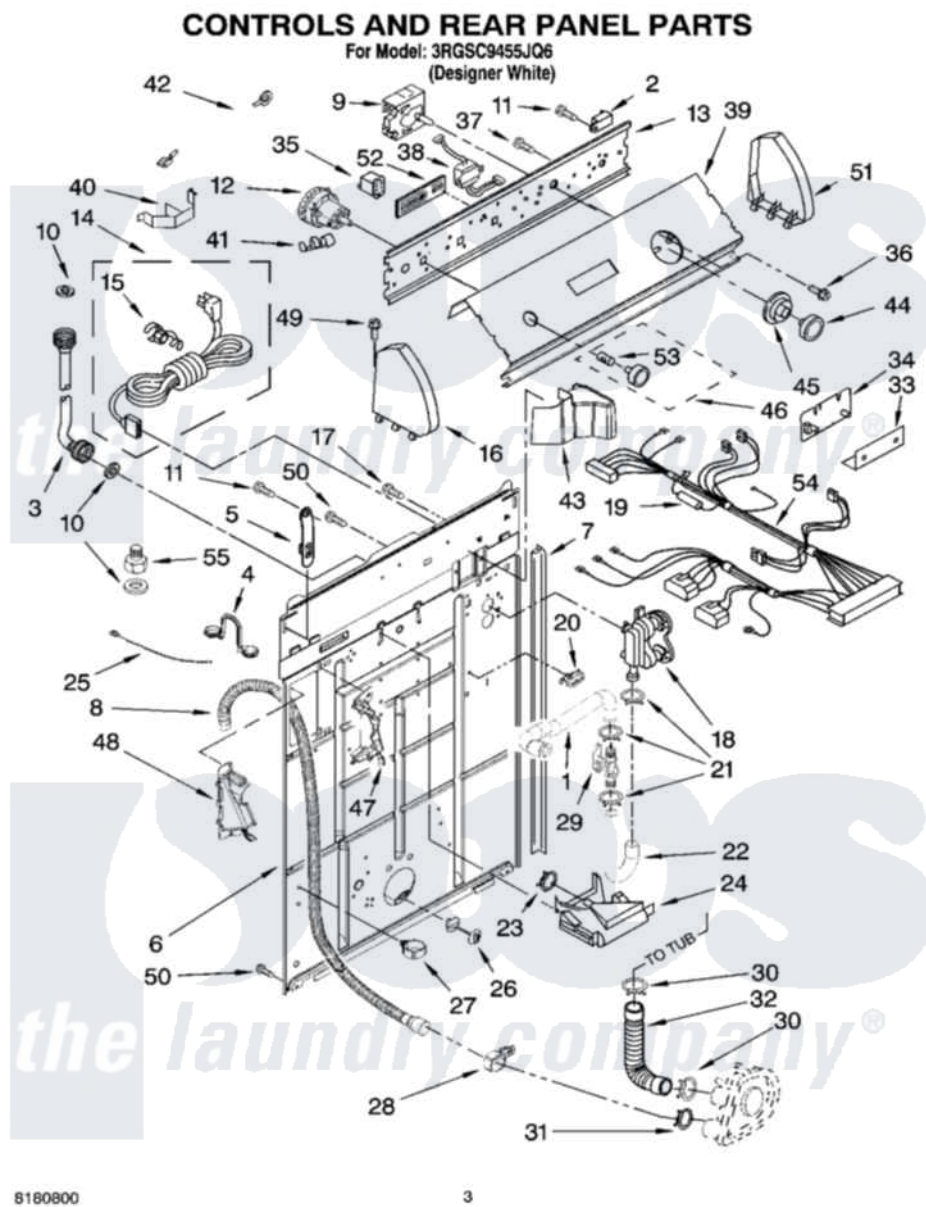

Whirlpool 3RGSC9455JQ6 02 - CONTROLS AND REAR PANEL PARTS

8180800

3

Whirlpool [Residential Whirlpool 3RGSC9455JQ6 Washer Parts](#) Parts Diagram 02 - CONTROLS AND REAR PANEL PARTS

[Click on the part number to view part](#)

Item	Original Part Number	Replaced By	Status	Part Description
1	3349365			Hose, Sensor
2	3952439			Buzzer, Mini
3	3949382			Hose, Water Inlet
"	3949383			Hose, Water Inlet
4	8577378			U-Bend, Drain Hose
5	8568314			Strap, Console
6	8318015			Panel, Rear
7	62747			Pad, Rear Panel
8	8559374	W10096921		Drain Hose Assembly
9	3954781	W10116266		Timer, Control
10	3976300	16123		Washer Inlet-Hose Miscellaneous Parts Must be Ordered Separately.
11	90767			Screw, 8A X 3/8 HeX Washer Head Tapping
12	3366845	W10339326		Switch-WL
13	3950194			Bracket, Control