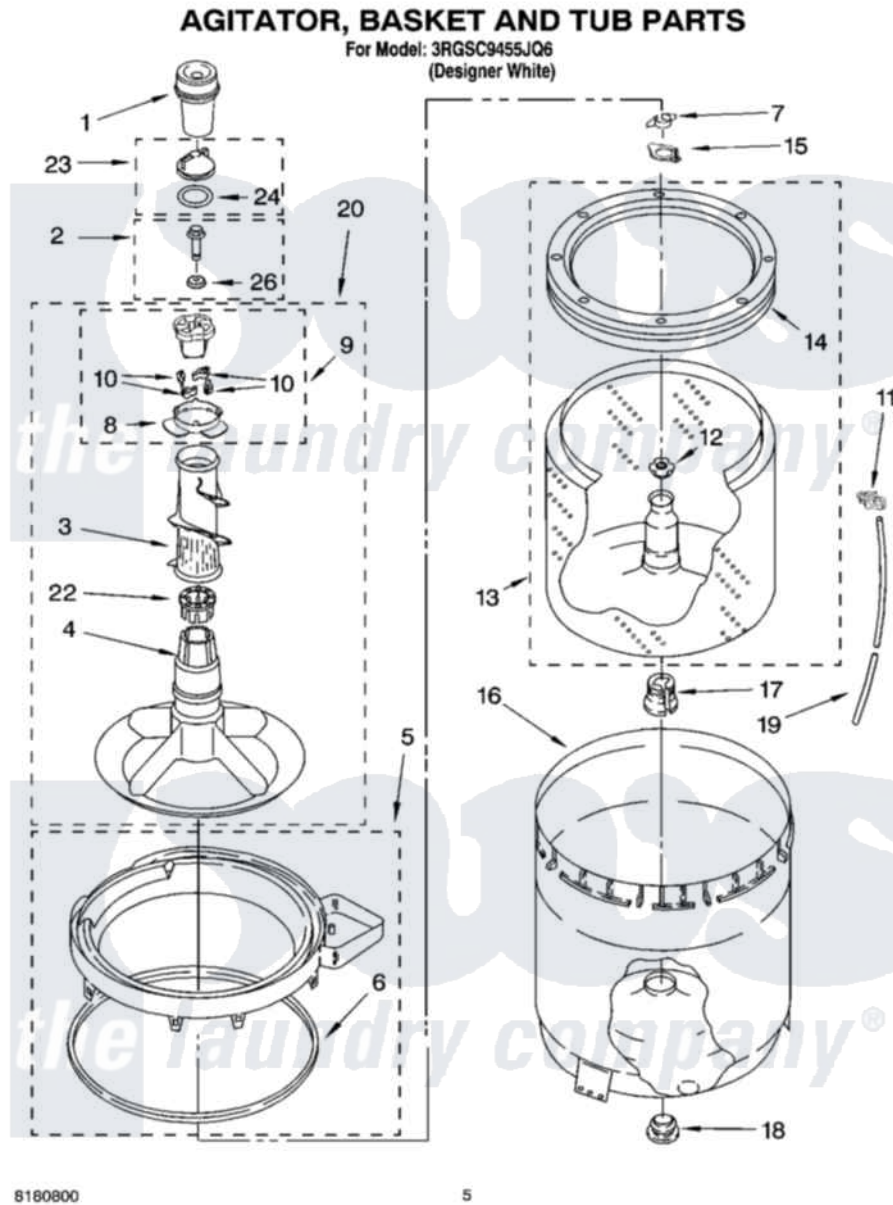

# Whirlpool 3RGSC9455JQ6 03 - AGITATOR, BASKET AND TUB PARTS

8160800

5

Whirlpool [Residential Whirlpool 3RGSC9455JQ6 Washer Parts](#) Parts Diagram 03 - AGITATOR, BASKET AND TUB PARTS

[Click on the part number to view part](#)

Item	Original Part Number	Replaced By	Status	Part Description
1	<a href="#">63580</a>			Dispenser, Fabric Softener
2	<a href="#">358237</a>			Screw And Washer
3	<a href="#">3363003</a>			Mover, Clothes
4	<a href="#">3951632</a>			Agitator
5	8528150	<a href="#">W10445870</a>		Ring-Tub
6	<a href="#">3976308</a>			Gasket, Tub Ring
7	<a href="#">3354845</a>			Clip, Agitator
8	<a href="#">3952374</a>			Bearing, Driven Cam
9	3951682	<a href="#">285809</a>		Cam-Agitator
10	3366877	<a href="#">80040</a>		Dog-Agitator
11	<a href="#">2219077</a>			Clip, Pressure Switch Hose
12	<a href="#">21366</a>			Nut, Spanner
13	8526016	<a href="#">W10389328</a>		Clothes Container, Assembly
14	8519788	<a href="#">387240</a>		Ring, Balance
15	<a href="#">8543666</a>			Washer, Agitator
16	<a href="#">63849</a>			Strain Relief, Power Cord

17	<a href="#">389140</a>		Tub Block, Basket Drive
18	<a href="#">383727</a>		Gasket, Centerpodt
19	3347780	<a href="#">353244</a>	Hose, Pressure Switch
20	<a href="#">3951744</a>		Agitator Assembly
22	<a href="#">3951608</a>		Spacer, Thrust
23	3354733	<a href="#">W10074580</a>	Cap, Barrier
24	3348855	<a href="#">W10072840</a>	Fabric Softener
26	<a href="#">3949550</a>		Washer