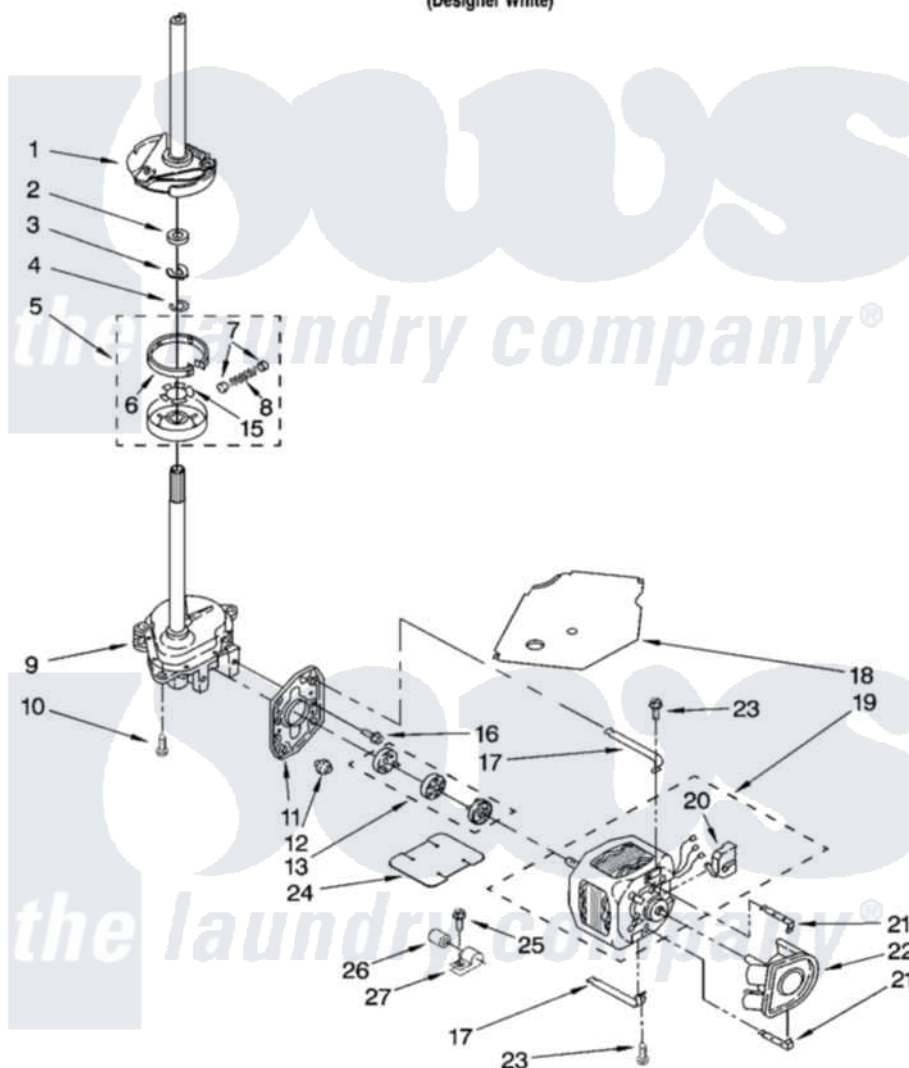

# Whirlpool 3RGSC9455JQ6 04 - BRAKE, CLUTCH, GEARCASE, MOTOR AND PUMP PARTS

## BRAKE, CLUTCH, GEARCASE, MOTOR AND PUMP PARTS

For Model: 3RGSC9455JQ6  
(Designer White)

8180800

7

Whirlpool [Residential Whirlpool 3RGSC9455JQ6 Washer Parts](#) Parts Diagram 04 - BRAKE, CLUTCH, GEARCASE, MOTOR AND PUMP PARTS

[Click on the part number to view part](#)

Item	Original Part Number	Replaced By	Status	Part Description
1	388952	<a href="#">285792</a>		Basketdrive
2	<a href="#">63292</a>			Washer, Spin Tube Thrust
3	62697	<a href="#">W10080230</a>		Ring, Spin Tube Support
4	63283	<a href="#">285353</a>		Ring
5	3951311	<a href="#">285785</a>		Clutch
6	3951308	<a href="#">285790</a>		Lining
7	<a href="#">62646</a>			Cap, Clutch Spring
8	<a href="#">3946792</a>			Spring And Damper Assembly
9	3949118	<a href="#">3363395</a>		Gearcase
10	3357334	<a href="#">3400516</a>		Screw Anti-Rattle
11	<a href="#">62611</a>			Plate, Motor Mount To Gearcase
12	<a href="#">62691</a>			Grommet, Motor
13	285753	<a href="#">285753A</a>		Coupling
15	<a href="#">3355454</a>			Clip, Main Drive

16	<a href="#">3400516</a>		Screw Anti-Rattle
17	3349637	<a href="#">W10086010</a>	Retainer, Motor
18	<a href="#">3362089</a>		Shield, Tub To Motor
19	<a href="#">3950297</a>		Motor, Main Drive
20	<a href="#">8529896</a>		Switch, Main Drive Motor
21	<a href="#">8546127</a>		Retainer, Pump
22	<a href="#">3363394</a>		Pump
23	3387485	<a href="#">273556</a>	Screw, 10-16 X 5/8
24	<a href="#">8316060</a>		Shield, Tub To Motor
25	62863	<a href="#">3390631</a>	Screw, 10-16 X 3/8
26	8572719	<a href="#">482156</a>	Capacitor
27	<a href="#">3949496</a>		Clamp, Capacitor