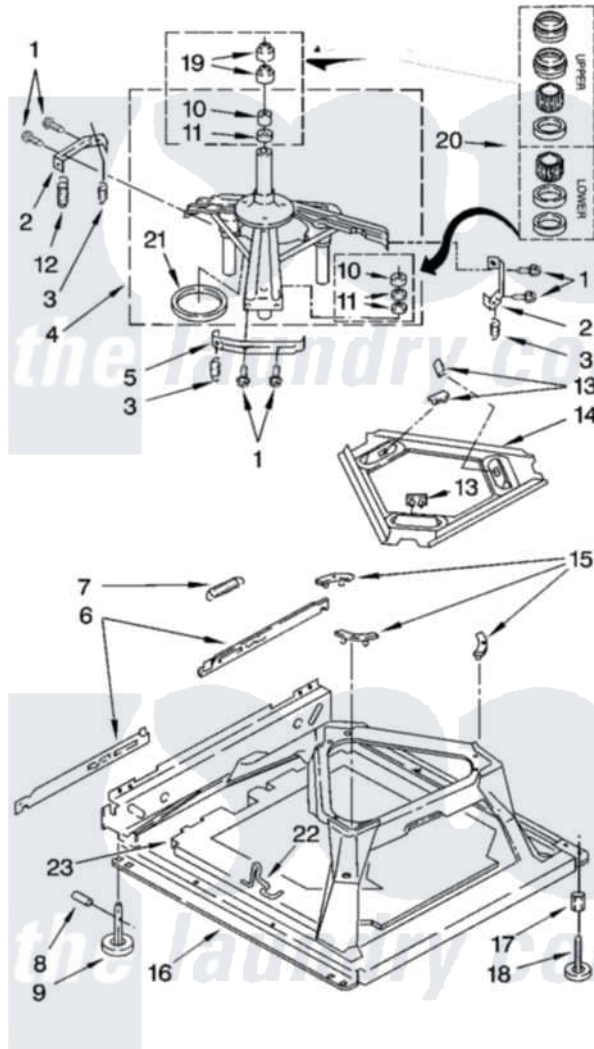

Whirlpool 3RGSC9455JQ6 05 - MACHINE BASE PARTS

MACHINE BASE PARTS

For Model: 3RGSC9455JQ6
(Designer White)

8

8180800

Whirlpool [Residential Whirlpool 3RGSC9455JQ6 Washer Parts](#) Parts Diagram 05 - MACHINE BASE PARTS
Click on the part number to view part

Item	Original Part Number	Replaced By	Status	Part Description
1	3400076			Screw, Bracket Mounting
2	64067			Bracket, Spring Outer
3	63907			Spring, Suspension
4	8575214	280184		Support
5	64065			Bracket, Spring Outer
6	63466			Link, Leveling Mechanism
7	62597	8316845		Spring
8	62837			Pin, Knurled
9	62596	285244		Feet-Leveling
10	8546455			Bearing, Centerpost
11	357409	359449		Seal, Agitator Shaft
12	388492	W10250667		Spring, Counterweight
13	62568	285219		Pad
14	3946509			Plate, Suspension
15	3363660	285744		Pad
16	3946512	285771		Base

17	3359452		Nut, Lock
18	389102	W10001130	Foot, Leveling
19	356934	8577376	Seal, Centerpost
20	285203		Centerpost Bearing Kit
21	63134		Ring, Sound Deadening
22	63806	W10145155	Retainer, Suspension Spring
23	8544816		Absorber, Sound