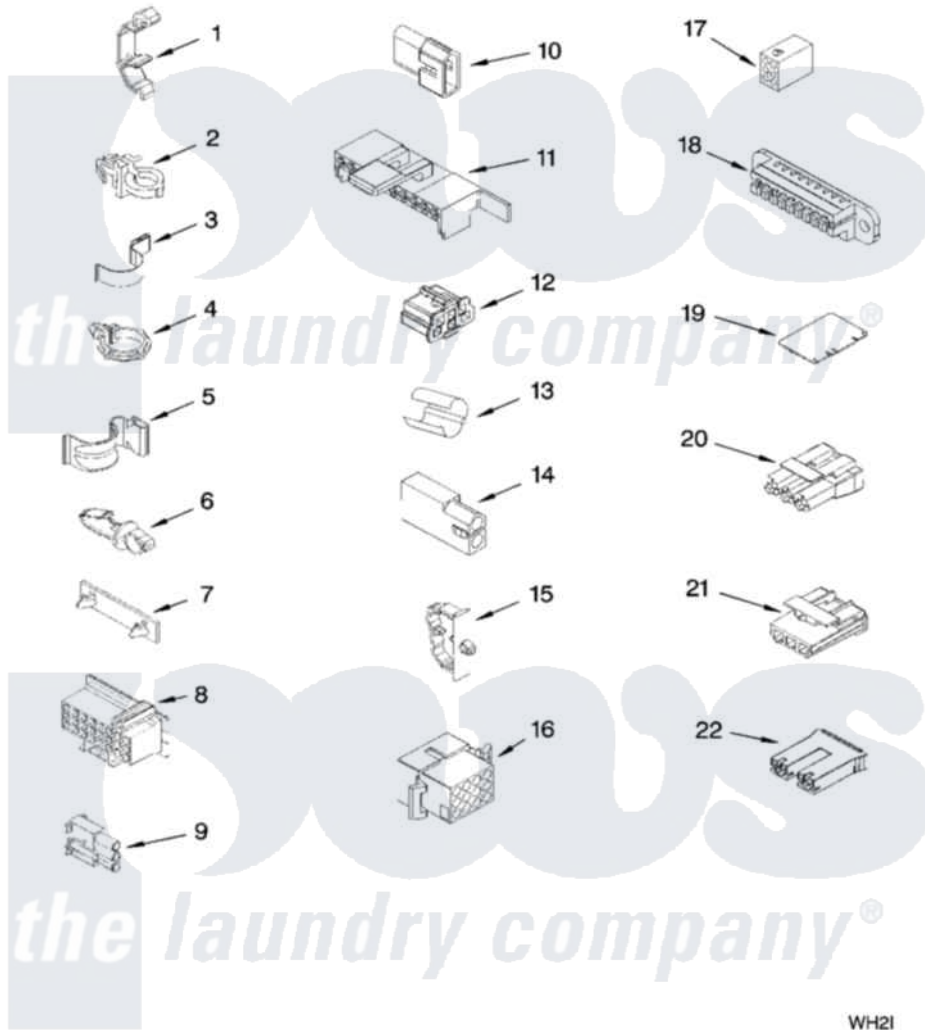

Whirlpool 3RGSC9455JQ6 06 - WIRING HARNESS PARTS

WIRING HARNESS PARTS

For Model: 3RGSC9455JQ6
(Designer White)

8160800

9

WH2I

Whirlpool [Residential Whirlpool 3RGSC9455JQ6 Washer Parts](#) Parts Diagram 06 - WIRING HARNESS PARTS
Click on the part number to view part

Item	Original Part Number	Replaced By	Status	Part Description
1	3349557			Retainer, Harness
2	388498		Not Available	Clip, Harness
3	3347812	8528351		Clip
4	3352501	8559320		Restraint, Hose
5	90016			Clip, Pressure Switch Hose
6	3390496	8281256		Clip, Harness
7	389379			Retainer, Side To Feature Panel
8	3948614			Disconnect Block
"	352089			Timer, Block Disconnect
9	62889			Receptacle, Terminal
10	353424			Plug, Terminal
11	62505			Block, Disconnect
12	3347243			Block, Disconnect
13	63523			Harness, Protector
14	717252			Receptacle, Terminal
15	3352944			Clip, Harness

16	3390423	Not Available	Block, Disconnect (12-Way) (Timer) (Use Term. 94613)
17	3347730	Not Available	Receptacle, (6-Way) (Use Term. 94613)
18	3349494		Connector, Etc
19	3407125	3955728	Control, Etc
20	3948617	2172937	Connector
21	3360056		Connector
22	3354925		Block, Connector
"	3354926		Block, Connector