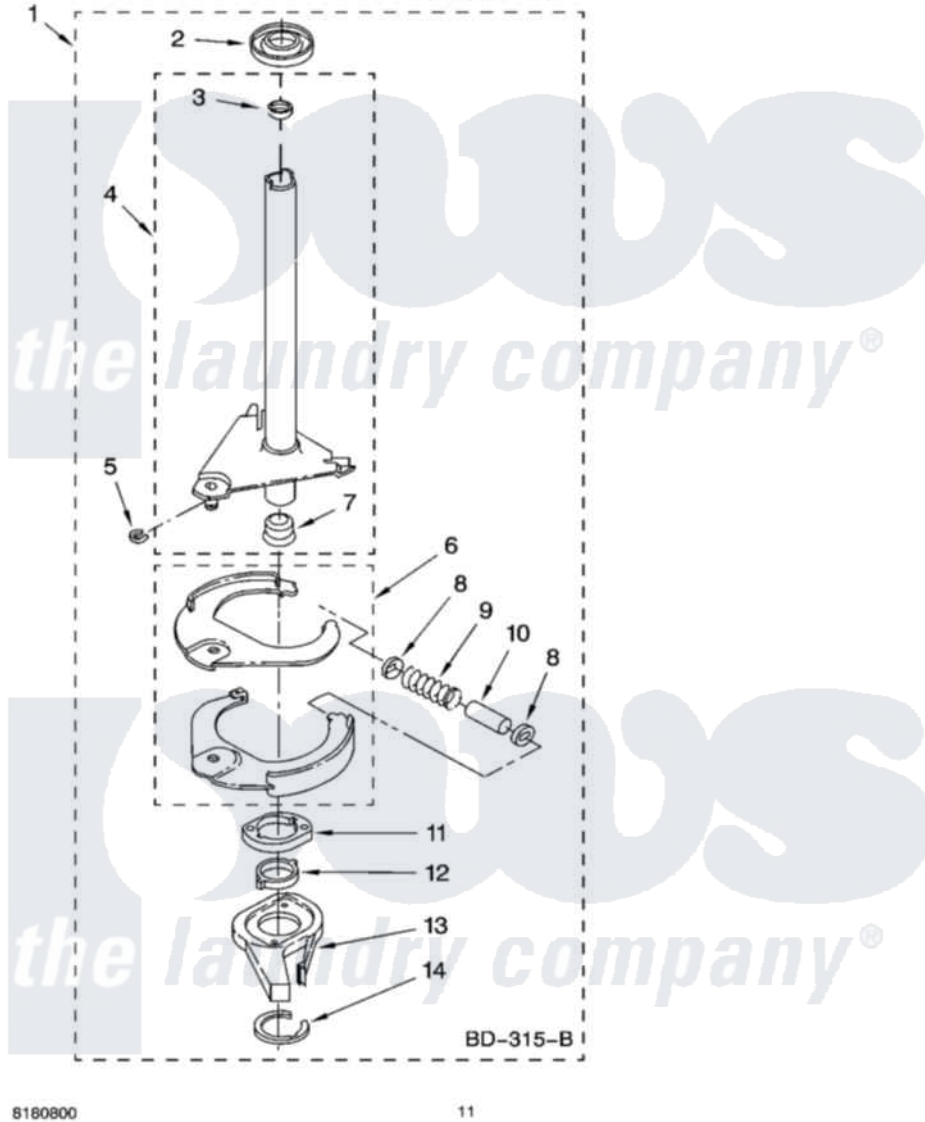

Whirlpool 3RGSC9455JQ6 07 - BRAKE AND DRIVE TUBE PARTS

BRAKE AND DRIVE TUBE PARTS

For Model: 3RGSC9455JQ6
(Designer White)

8160800

11

Whirlpool Residential Whirlpool 3RGSC9455JQ6 Washer Parts Parts Diagram 07 - BRAKE AND DRIVE TUBE PARTS
Click on the part number to view part

Item	Original Part Number	Replaced By	Status	Part Description
1	388952	285792		Basketdrive
2	62658			Ring, Thrust
3	356427			Seal, Spin Pinion
4	64027	64208		Tube-Spin
5	64035	W10083190		Ring, Retaining
6	64232	285438		Shoe-Brake
7	62703	8546462		"T" Bearing, Spin Tube
8	3353956	285658		Sleeve
9	387806		Not Available	Spring, Brake
10	3355360	285658		Sleeve
11	661516	8546461		Cam, Brake Release
12	63022			Sleeve, Cam
13	64194	285790		Lining
14	90368	W10083200		Ring, Retaining
"	BLANK		Not Available	Following Parts Not Illustrated
"	285208			Lubricant