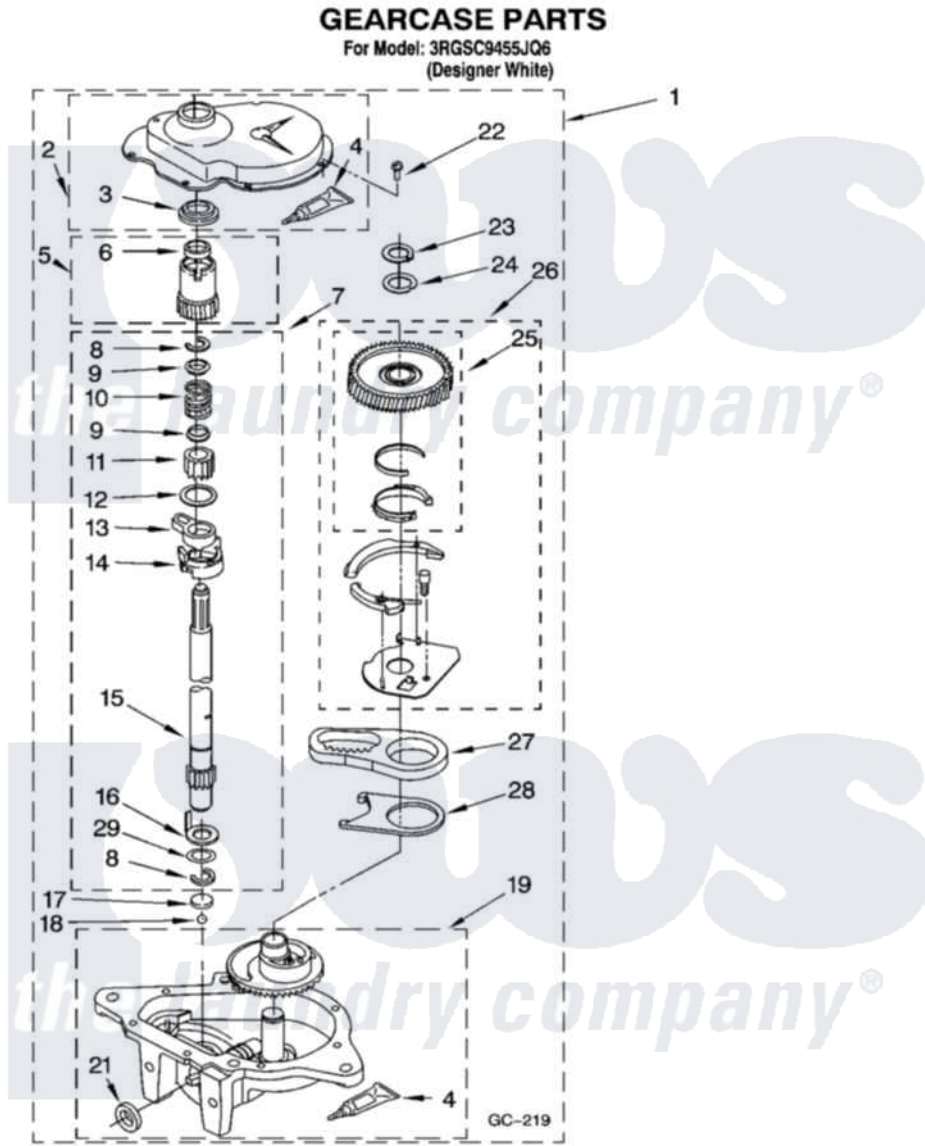

**Whirlpool 3RGSC9455JQ6 08 - GEARCASE PARTS, OPTIONAL PARTS
(NOT INCLUDED)**

12

8180800

Whirlpool Residential Whirlpool 3RGSC9455JQ6 Washer Parts Parts Diagram 08 - GEARCASE PARTS, OPTIONAL PARTS (NOT INCLUDED)

Click on the part number to view part

Item	Original Part Number	Replaced By	Status	Part Description
1	3949118	3363395		Gearcase
2	285202			Cover, Gearcase
3	3349985			Seal, Gearcase Cover
4	285195			Sealer Sealer, Gasket
5	63320	285362		Gear and Pinion
6	356427			Seal, Spin Pinion
7	389387			Shaft, Agitator
8	90369		Not Available	Ring, Retaining (2)
9	62677			Retainer, Spring
10	62676			Spring, Agitator
11	63273	285509		Shaft, Agitator
12	62619			Washer, Agitator Gear
13	62580	285206		Cam-Agitator
14	62581	285206		Cam-Agitator
15	285509			Shaft, Agitator

16	62618		Washer, Cam Thrust
17	16018	285205	Bearing
18	85529	285205	Bearing
19	3366851	3363395	Gearcase
21	285352		Seal Kit, Thrust Plug
22	3351614		Screw, Gearcase Cover Mounting
23	3362552	285765	Ring-Retrn
24	285735	285766	Washer Kit, Thrust
25	3348567	W10233584	Gear-Spin
26	285595		Neutral Assembly
27	3349296	8546456	Rack, Connecting
28	62621		Actuator, Shift
29	388815		Washer, Intermediate 1 3976263 Miscellaneous Parts Bag 2 3976300 Washer, Inlet Hose 3 3366913 Clamp, Hose
"	BLANK	Not Available	GC-219
	72017		Paint, Touch-Up
"	350938		Paint, Pressurized Spray B
"	350930		Paint, Pressurized Spray B
"	799344		Paint, Touch-Up)
"	BLANK	Not Available	OIL
"	350572		Oil
"	BLANK	Not Available	LUBRICANT
"	285208		Lubricant
"	BLANK	Not Available	SEALER
"	285195		Sealer Sealer, Gasket
"	BLANK	Not Available	ACCESSORY PARTS
"	367031		Water System Parts
"	280129	280129A	Break-Sphn
"	280130	280130A	Adapter
"	BLANK	Not Available	Adapter Kit
"	280131	40922	Hose
"	BLANK	Not Available	Extension Kit