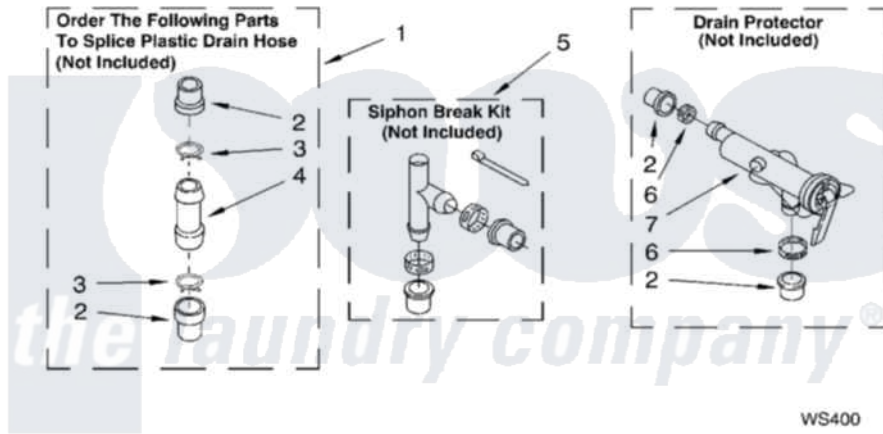

**WATER SYSTEM PARTS**

For Model: 3RLBR8543JQ1  
(Designer White)

8179948

13

Whirlpool [Residential Whirlpool 3RLBR8543JQ1 Washer Parts](#) Parts Diagram 09 - WATER SYSTEM PARTS  
Click on the part number to view part

Item	Original Part Number	Replaced By	Status	Part Description
1	<a href="#">285442</a>			Water System Parts
2	<a href="#">285321</a>			Water System Parts
3	370447	<a href="#">285655</a>		Clamp, Hose
4	<a href="#">16272</a>			Connector, Straight
5	<a href="#">285320</a>			Water System Parts
6	65349	<a href="#">285655</a>		Clamp, Hose
7	<a href="#">367031</a>			Water System Parts