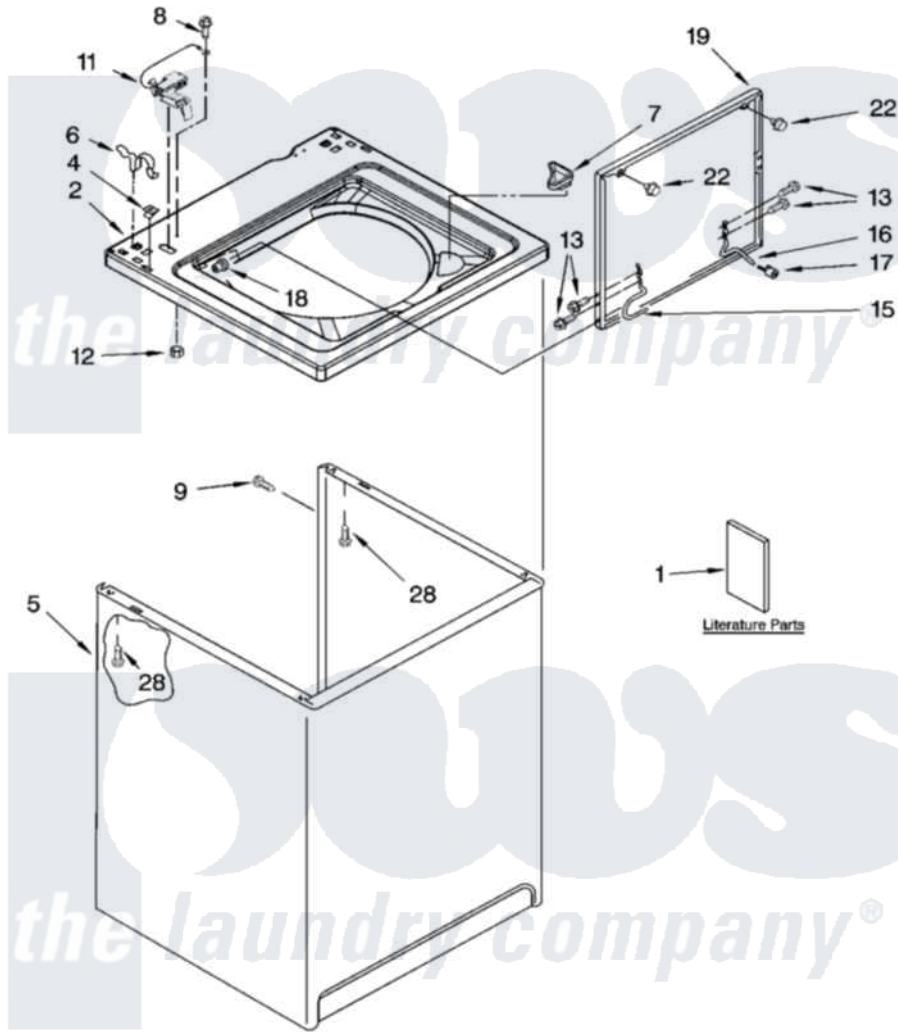

Whirlpool 3RLBR8543JQ3 01 - TOP AND CABINET PARTS

TOP AND CABINET PARTS For Model: 3RLBR8543JQ3 (Designer White)

AUTOMATIC
WASHER

10-05 Litho in U.S.A. (drd)

1

Part No. 8180647

Whirlpool [Residential Whirlpool 3RLBR8543JQ3 Washer Parts](#) Parts Diagram 01 - TOP AND CABINET PARTS
Click on the part number to view part

Item	Original Part Number	Replaced By	Status	Part Description
1	8318424		Not Available	Installation Instructions
"	8316481		Not Available	Use & Care Guide
"	8315975		Not Available	Guide, User & Installation (UK)
"	3954740		Not Available	Wiring Diagram
2	8541617			Top
4	357213			Nut, Push-In
5	63128			Cabinet
6	62780			Clip, Top And Cabinet And Rear Panel
7	3362952			Dispenser, Bleach
8	3351614			Screw, Gearcase Cover Mounting
9	3357011	308685		Side Trim)
11	8318084			Switch, Lid
12	8533959	680762		Nut
13	3351355	W10119828		Screw, Lid Hinge Mounting
15	8318088			Hinge, Lid

16	54583		Hinge, Lid
17	19119		Bumper, Lid Hinge
18	21258		Bearing, Lid Hinge
19	8541743	3957510	Lid
22	9724509		Bumper, Lid
28	3390631		Screw, 10-16 X 3/8