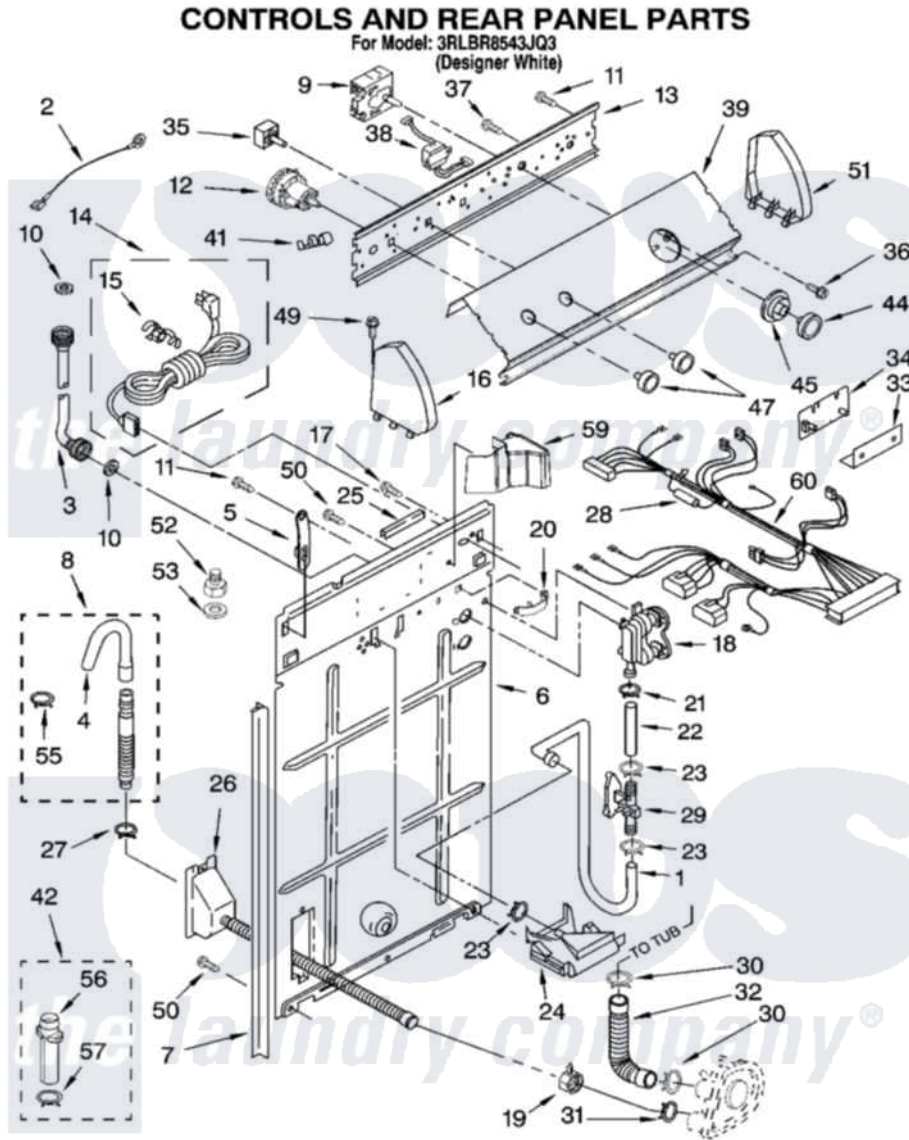

Whirlpool 3RLBR8543JQ3 02 - CONTROLS AND REAR PANEL PARTS

8180847

3

Whirlpool [Residential Whirlpool 3RLBR8543JQ3 Washer Parts](#) Parts Diagram 02 - CONTROLS AND REAR PANEL PARTS

[Click on the part number to view part](#)

Item	Original Part Number	Replaced By	Status	Part Description
1	3363509			Hose, Sensor
2	3398893	3395559		Wire
3	3949382			Hose, Water Inlet
"	3949383			Hose, Water Inlet
4	3357027			Nozzle, Hose Drain
5	8568314			Strap, Console
6	8318407			Panel, Rear
7	62747			Pad, Rear Panel
8	3951609	285664		Hose
"	661577	285666		Hose
"	3357090	285702		Hose
9	3954730			Timer, Control
10	3976300	16123		Washer Inlet-Hose Miscellaneous Parts Must be Ordered Separately.
11	90767			Screw, 8A X 3/8 HeX Washer Head Tapping