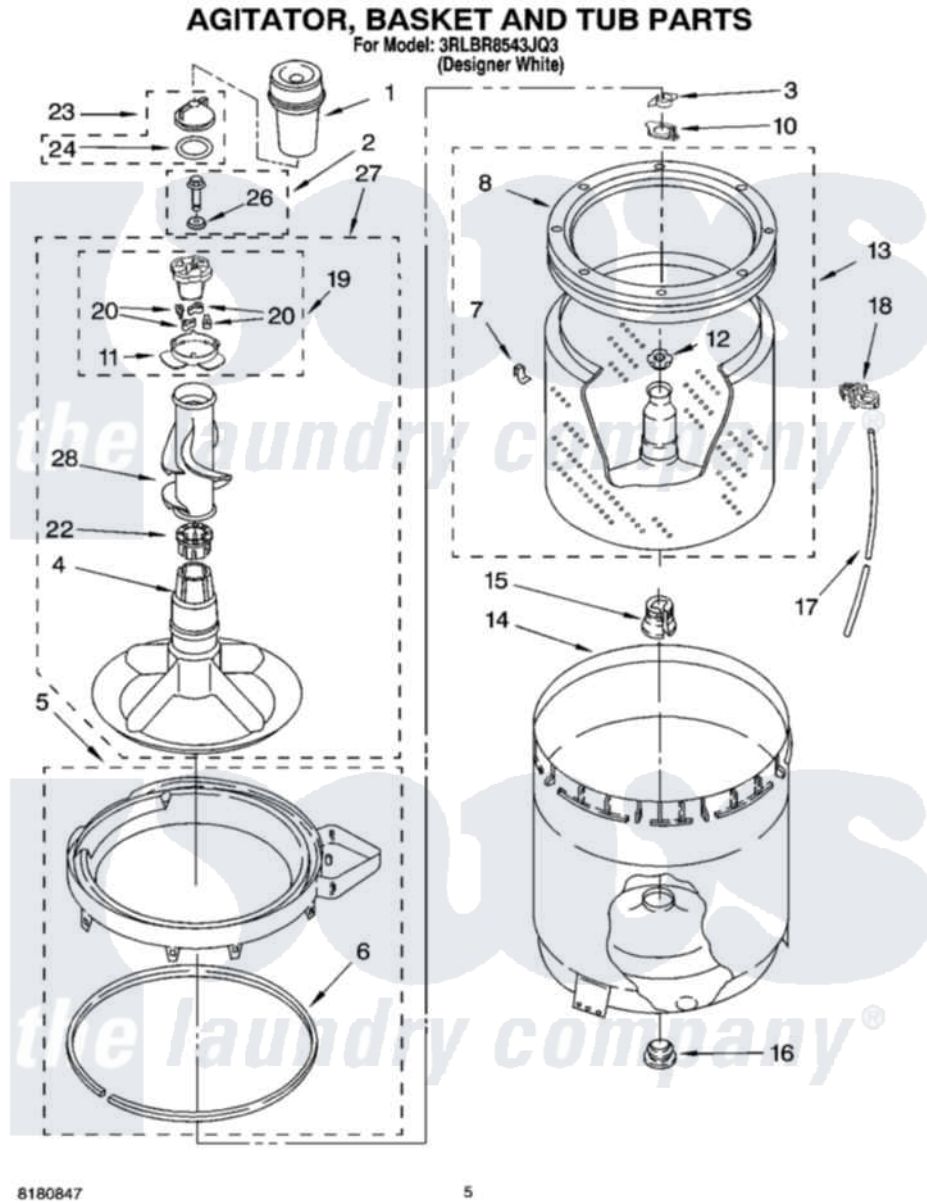

# Whirlpool 3RLBR8543JQ3 03 - AGITATOR, BASKET AND TUB PARTS

8180847

5

Whirlpool Residential Whirlpool 3RLBR8543JQ3 Washer Parts Parts Diagram 03 - AGITATOR, BASKET AND TUB PARTS

Click on the part number to view part

Item	Original Part Number	Replaced By	Status	Part Description
1	<a href="#">63580</a>			Dispenser, Fabric Softener
2	<a href="#">358237</a>			Screw And Washer
3	<a href="#">3354845</a>			Clip, Agitator
4	<a href="#">3350830</a>			Agitator
5	<a href="#">3950568</a>			Tub Ring And Gasket
6	<a href="#">3359586</a>			Gasket, Tub Ring
7	<a href="#">8519815</a>			Clip, Balance Ring
8	<a href="#">3956205</a>			Balance Ring
10	<a href="#">8543666</a>			Washer, Agitator
11	<a href="#">3363661</a>			Bearing, Driven Cam
12	<a href="#">21366</a>			Nut, Spanner
13	3956206	<a href="#">3956207</a>		Basket And Balance Ring
14	<a href="#">63125</a>			Tub
15	<a href="#">389140</a>			Tub Block, Basket Drive
16	<a href="#">383727</a>			Gasket, Centerpod
17	3363657	<a href="#">353244</a>		Hose, Pressure Switch

18	<a href="#">2219077</a>		Clip, Pressure Switch Hose
19	3363663	<a href="#">285811</a>	Cam-Agitator
20	3366877	<a href="#">80040</a>	Dog-Agitator
22	3350389	<a href="#">285587</a>	Washer
23	3354733	<a href="#">W10074580</a>	Cap, Barrier
24	3348855	<a href="#">W10072840</a>	Fabric Softener
26	<a href="#">3949550</a>		Washer
27	3350829	<a href="#">285574</a>	Large Ring
28	<a href="#">3349019</a>		Auger, Agitator