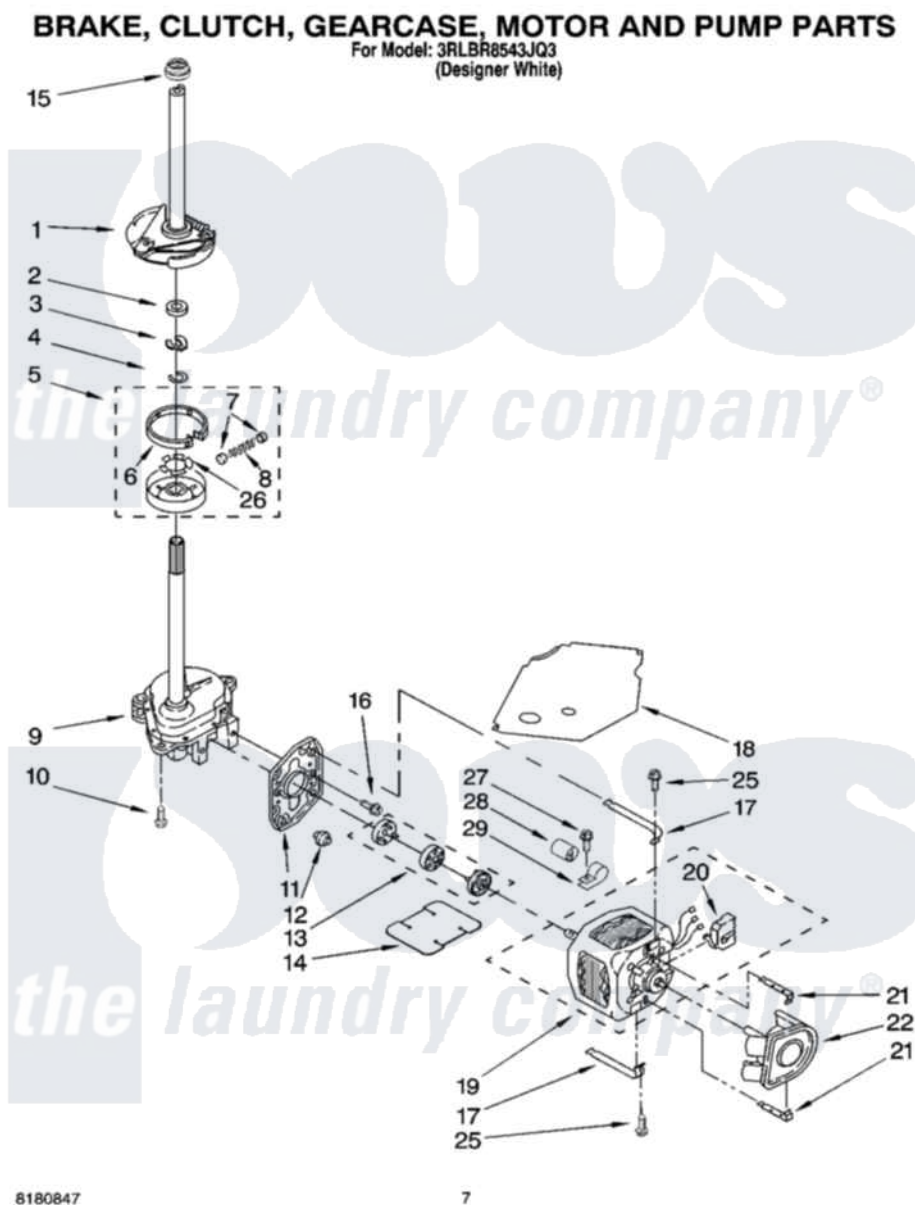

Whirlpool 3RLBR8543JQ3 04 - BRAKE, CLUTCH, GEARCASE, MOTOR AND PUMP PARTS

Whirlpool [Residential Whirlpool 3RLBR8543JQ3 Washer Parts](#) Parts Diagram 04 - BRAKE, CLUTCH, GEARCASE, MOTOR AND PUMP PARTS
Click on the part number to view part

Item	Original Part Number	Replaced By	Status	Part Description
1	388951	285792		Basketdrive
2	63292			Washer, Spin Tube Thrust
3	62697	W10080230		Ring, Spin Tube Support
4	63283	285353		Ring
5	3951311	285785		Clutch
6	3951308	285790		Lining
7	62646			Cap, Clutch Spring
8	3946792			Spring And Damper Assembly
9	3949118	3363395		Gearcase
10	3357334	3400516		Screw Anti-Rattle
11	62611			Plate, Motor Mount To Gearcase
12	62691			Grommet, Motor
13	285753	285753A		Coupling
14	8316060			Shield, Tub To Motor

15	8577374		Seal, Centerpost
16	3400516		Screw Anti-Rattle
17	3349637	W10086010	Retainer, Motor
18	3362089		Shield, Tub To Motor
19	3950297		Motor, Main Drive
20	8529896		Switch, Main Drive Motor
21	8546127		Retainer, Pump
22	3363394		Pump
25	3387485	273556	Screw, 10-16 X 5/8
26	3355454		Clip, Main Drive
27	62863	3390631	Screw, 10-16 X 3/8
28	8572719	482156	Capacitor
29	3949496		Clamp, Capacitor