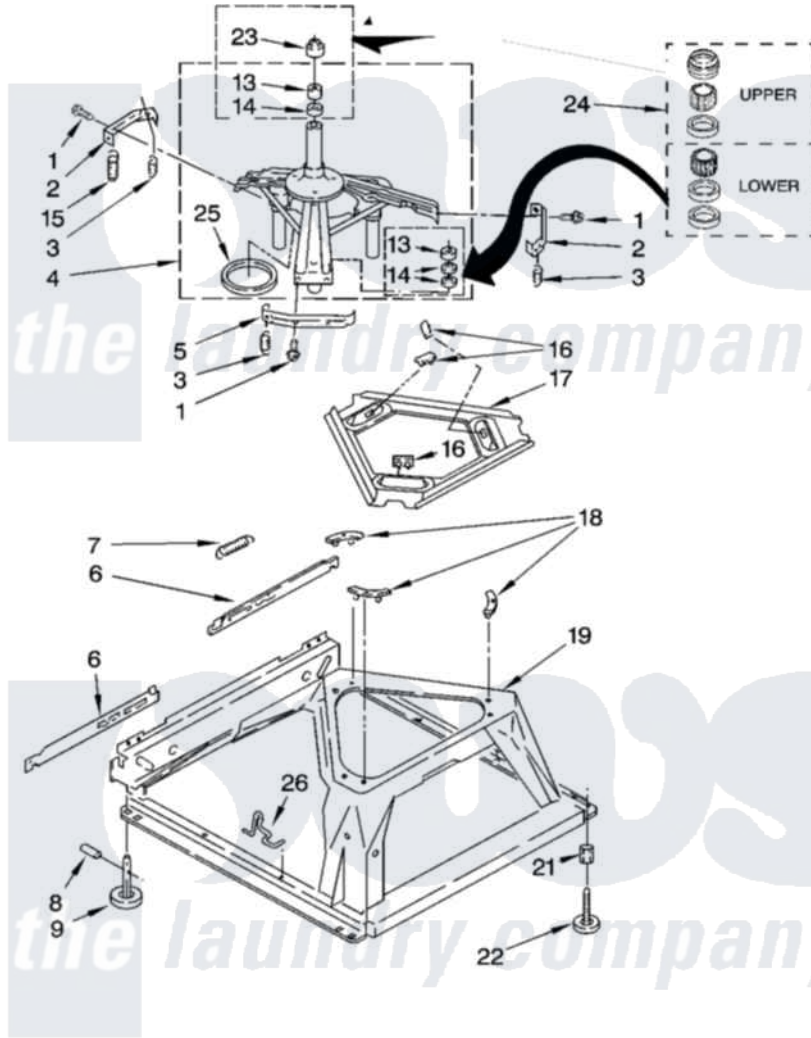

Whirlpool 3RLBR8543JQ3 05 - MACHINE BASE PARTS

MACHINE BASE PARTS

For Model: 3RLBR8543JQ3
(Designer White)

8

8180847

Whirlpool Residential Whirlpool 3RLBR8543JQ3 Washer Parts Parts Diagram 05 - MACHINE BASE PARTS
Click on the part number to view part

Item	Original Part Number	Replaced By	Status	Part Description
1	3400076			Screw, Bracket Mounting
2	64067			Bracket, Spring Outer
3	63907			Spring, Suspension
4	8575214	280184		Support
5	64065			Bracket, Spring Outer
6	63138			Link, Leveling Mechanism
7	62597	8316845		Spring
8	62837			Pin, Knurled
9	62596	285244		Feet-Leveling
13	3347047	8546455		Bearing, Centerpost
14	357409	359449		Seal, Agitator Shaft
15	388492	W10250667		Spring, Counterweight
16	62568	285219		Pad
17	3946509			Plate, Suspension
18	3363660	285744		Pad
19	3349337	285459		Base

21	3359452		Nut, Lock
22	389102	W10001130	Foot, Leveling
23	8577376		Seal, Centerpost
24	285203		Centerpost Bearing Kit
25	63134		Ring, Sound Deadening
26	63806	W10145155	Retainer, Suspension Spring