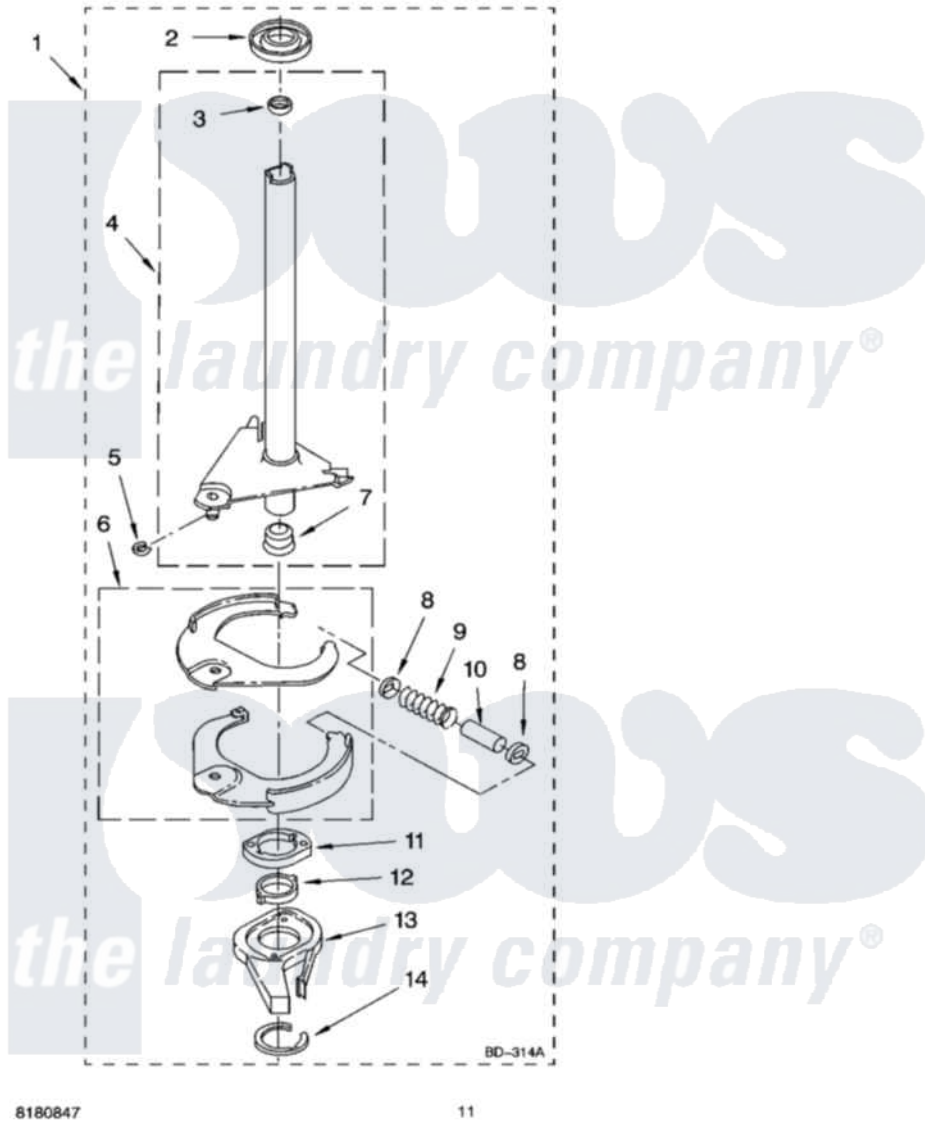

Whirlpool 3RLBR8543JQ3 07 - BRAKE AND DRIVE TUBE PARTS

BRAKE AND DRIVE TUBE PARTS

For Model: 3RLBR8543JQ3
(Designer White)

8180847

11

Whirlpool Residential Whirlpool 3RLBR8543JQ3 Washer Parts Parts Diagram 07 - BRAKE AND DRIVE TUBE PARTS
Click on the part number to view part

Item	Original Part Number	Replaced By	Status	Part Description
1	388951	285792		Basketdrive
2	62658			Ring, Thrust
3	356427			Seal, Spin Pinion
4	64027	64208		Tube-Spin
5	64035	W10083190		Ring, Retaining
6	64232	285438		Shoe-Brake
7	62703	8546462		"T" Bearing, Spin Tube
8	3353956	285658		Sleeve
9	62647		Not Available	Spring, Brake
10	3355360	285658		Sleeve
11	661516	8546461		Cam, Brake Release
12	63022			Sleeve, Cam
13	64194	285790		Lining
14	90368	W10083200		Ring, Retaining
"	N/A		Not Available	FOLLOWING PARTS NOT ILLUSTRATED
"	285208			Lubricant