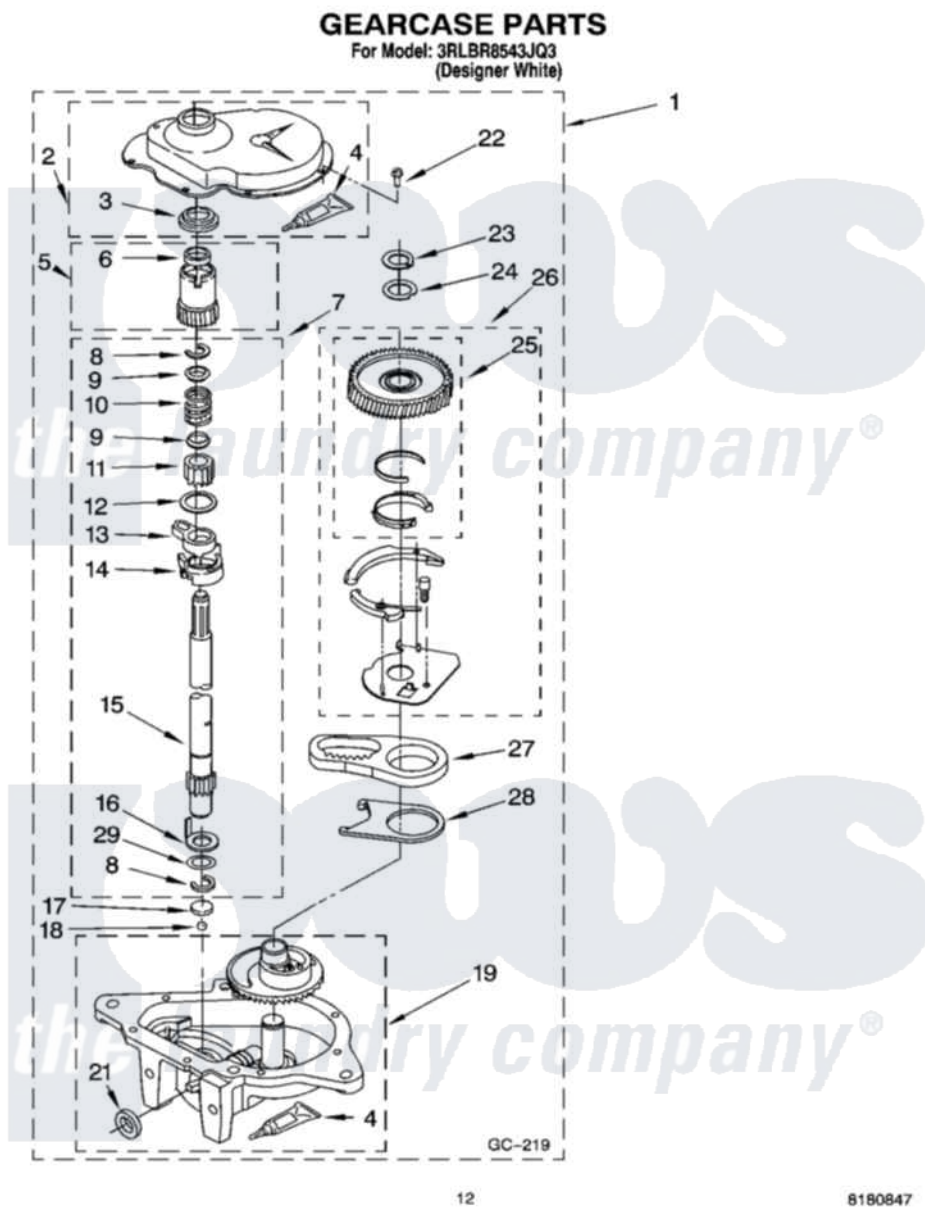

# Whirlpool 3RLBR8543JQ3 08 - GEARCASE PARTS

12

8180847

Whirlpool [Residential Whirlpool 3RLBR8543JQ3 Washer Parts](#) Parts Diagram 08 - GEARCASE PARTS  
Click on the part number to view part

Item	Original Part Number	Replaced By	Status	Part Description
1	3949118	<a href="#">3363395</a>		Gearcase
2	<a href="#">285202</a>			Cover, Gearcase
3	<a href="#">3349985</a>			Seal, Gearcase Cover
4	<a href="#">285195</a>			Sealer Sealer, Gasket
5	63320	<a href="#">285362</a>		Gear and Pinion
6	<a href="#">356427</a>			Seal, Spin Pinion
7	<a href="#">389387</a>			Shaft, Agitator
8	90369		Not Available	Ring, Retaining (2)
9	<a href="#">62677</a>			Retainer, Spring
10	<a href="#">62676</a>			Spring, Agitator
11	63273	<a href="#">285509</a>		Shaft, Agitator
12	<a href="#">62619</a>			Washer, Agitator Gear
13	62580	<a href="#">285206</a>		Cam-Agitator
14	62581	<a href="#">285206</a>		Cam-Agitator
15	<a href="#">285509</a>			Shaft, Agitator
16	<a href="#">62618</a>			Washer, Cam Thrust

17	16018	<a href="#">285205</a>	Bearing
18	85529	<a href="#">285205</a>	Bearing
19	3366851	<a href="#">3363395</a>	Gearcase
21	<a href="#">285352</a>		Seal Kit, Thrust Plug
22	<a href="#">3351614</a>		Screw, Gearcase Cover Mounting
23	3362552	<a href="#">285765</a>	Ring-Retrn
24	285735	<a href="#">285766</a>	Washer Kit, Thrust
25	3348567	<a href="#">W102333584</a>	Gear-Spin
26	<a href="#">285595</a>		Neutral Assembly
27	3349296	<a href="#">8546456</a>	Rack, Connecting
28	<a href="#">62621</a>		Actuator, Shift
29	<a href="#">388815</a>		Washer, Intermediate 1 3976263 Miscellaneous Parts Bag 2 3976300 Washer, Inlet Hose 3 3366913 Clamp, Hose
"	BLANK	Not Available	GC-219