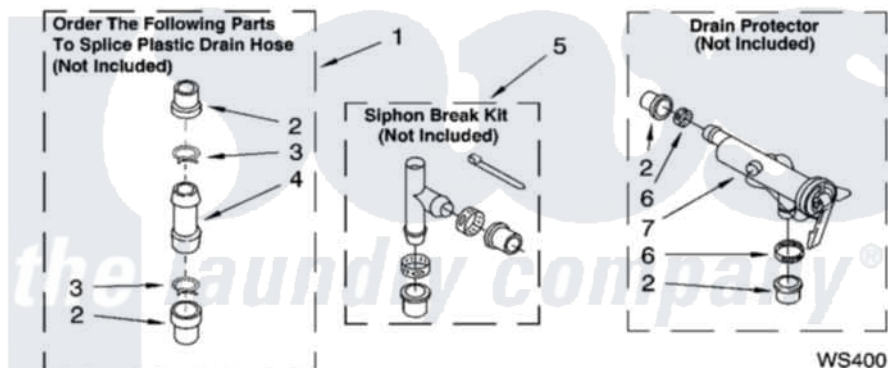

Whirlpool 3RLBR8543JQ3 09 - WATER SYSTEM PARTS, OPTIONAL PARTS (NOT INCLUDED)

WATER SYSTEM PARTS

For Model: 3RLBR8543JQ3
(Designer White)

8180847

13

Whirlpool [Residential Whirlpool 3RLBR8543JQ3 Washer Parts](#) Parts Diagram 09 - WATER SYSTEM PARTS, OPTIONAL PARTS (NOT INCLUDED)
Click on the part number to view part

Item	Original Part Number	Replaced By	Status	Part Description
1	285442			Water System Parts
2	285321			Water System Parts
3	370447	285655		Clamp, Hose
4	16272			Connector, Straight
5	285320			Water System Parts
6	65349	285655		Clamp, Hose
7	367031			Water System Parts
	72017			Paint, Touch-Up
"	350938			Paint, Pressurized Spray B
"	350930			Paint, Pressurized Spray B
"	799344			Paint, Touch-Up)
"	N/A		Not Available	OIL
"	350572			Oil
"	N/A		Not Available	LUBRICANT
"	285208			Lubricant