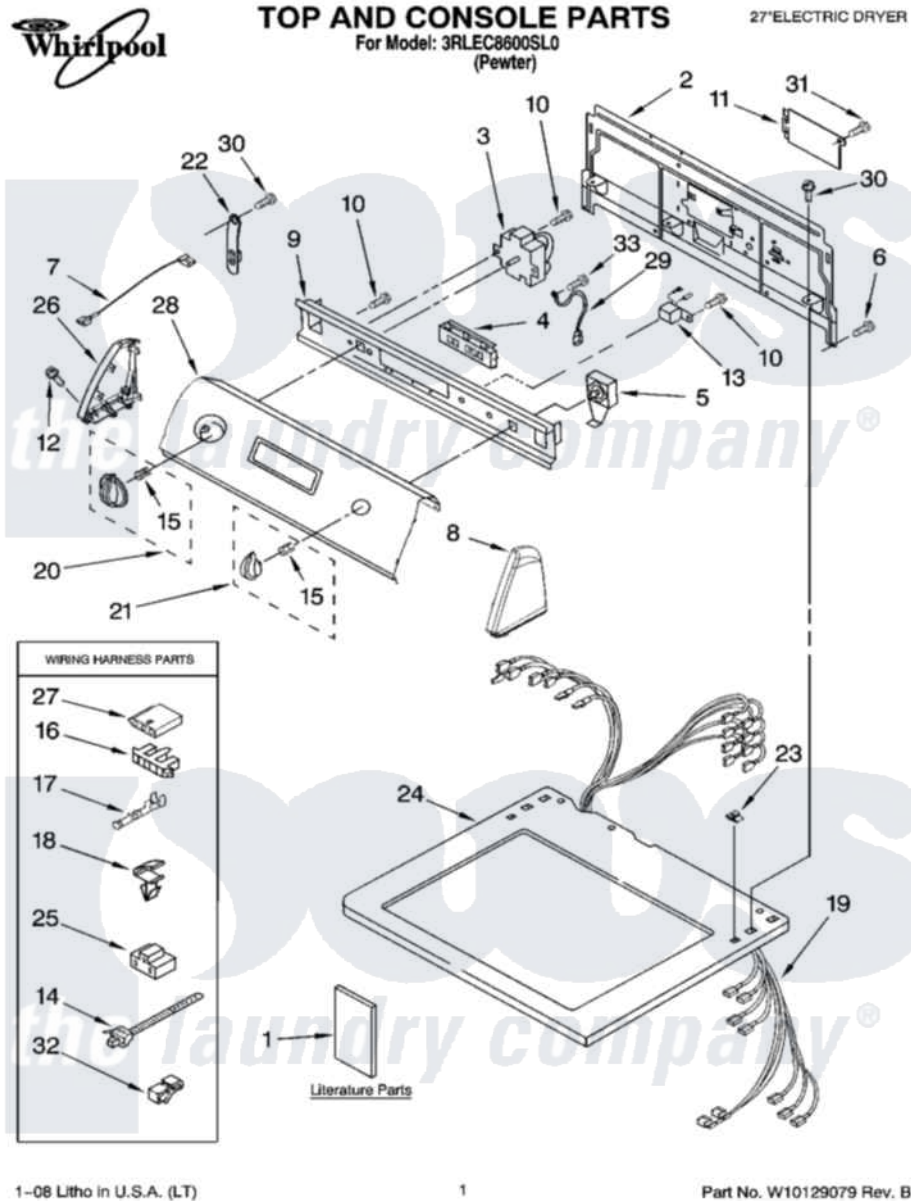

Whirlpool 3RLEC8600SL0 01 - TOP AND CONSOLE PARTS

1-08 Litho in U.S.A. (LT)

1

Part No. W10129079 Rev. B

Whirlpool Residential Whirlpool 3RLEC8600SL0 Dryer Parts Parts Diagram 01 - TOP AND CONSOLE PARTS
 Click on the part number to view part

Item	Original Part Number	Replaced By	Status	Part Description
1	8299807		Not Available	Wiring Diagram
"	8543156		Not Available	Literature Parts (UK)
"	8543157		Not Available	Instructions, Installation
"	8315975		Not Available	Guide, User & Installation (UK)
"	BLANK		Not Available	Following May Be Purchased DO-IT-YOURSELF REPAIR MANUALS
"	677818		Not Available	Manual, Do-It- Yourself Repair (Dryer)
2	W10121161			Panel, Rear Console
3	W10116281			Timer
4	8318440			Switch, Clean Touch
5	W10112633			Switch, Push-To-Start
6	W10080390	693995		Screw, Hex Head
7	3393815	3393812		Wire, Jumper
"	3401703	3401671		Wire, Jumper
"	3401704	3401667		Wire, Jumper

"	3401705	3401667	Wire, Jumper
8	8541779	285980	Endcap
9	W10118071		Bracket, Control
10	W10080820		Screw, 8-18 X .298
11	W10119283		Cover, Terminal Block
12	W10080350		Screw, 8-18 X 1.25
13	8522378		Mini Buzzer
14	3391018		Tie Cable
15	8536939		Clip, Knob
16	3397269		Connector, Timer
17	94614		Terminal
18	3394427		Clip-Harness
19	W10110979		Harness, Wiring
20	8544957		Timer Knob Assembly
21	8544937		Knob, Control
22	8318255	8568314	Strap, Console
23	357213		Nut, Push-In
24	8546092	3980605	Top
25	3401144		Connector
26	8541780	285980	Endcap
27	3936144		Do-It-Yourself Repair Manuals
28	8575087		Panel, Control
29	W10110977		Wire, Ground
30	W10080700		Screw, 8-18 X 1/2
31	W10119286	W10119283	Cover, Terminal Block
32	357572	W10113937	Clip, Grounding
33	W10130935		Screw, 8-32 X 5/16