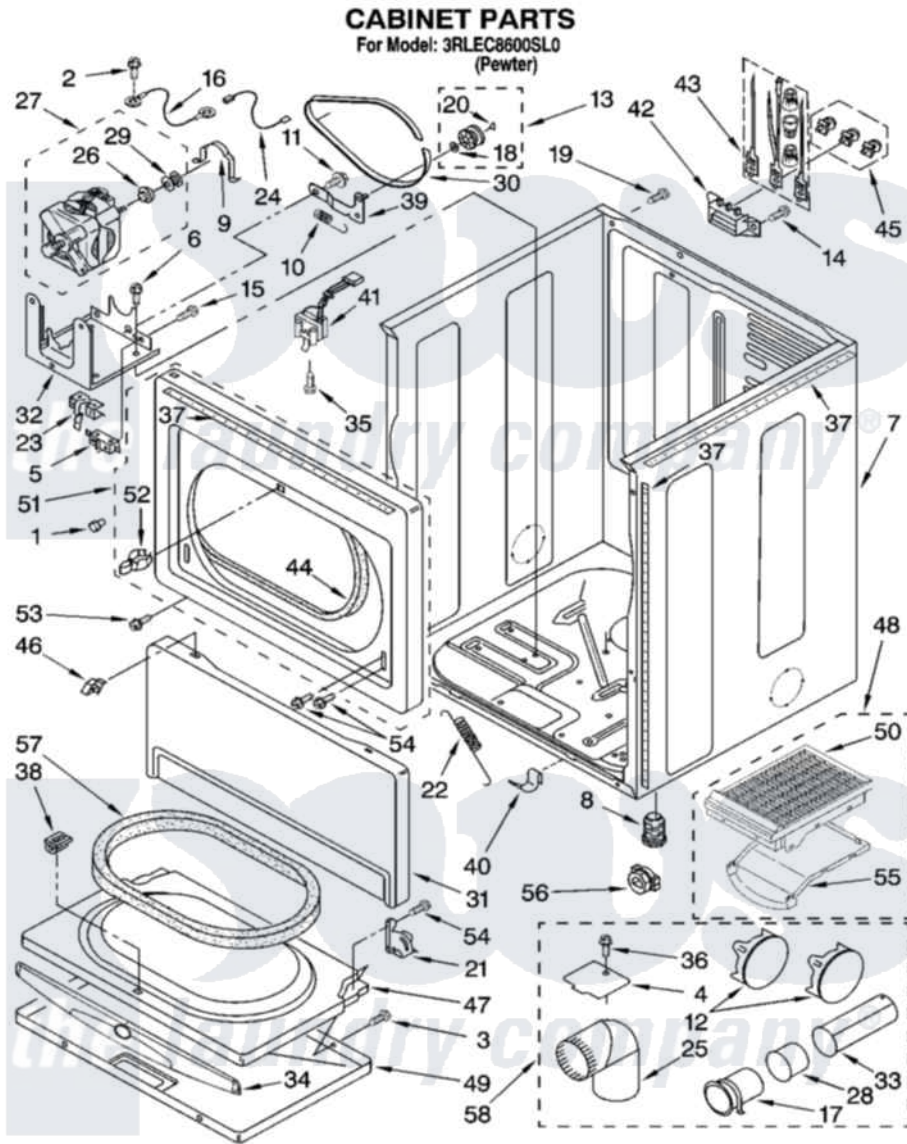

Whirlpool 3RLEC8600SL0 02 - CABINET PARTS

W10129079

3

Whirlpool [Residential Whirlpool 3RLEC8600SL0 Dryer Parts](#) Parts Diagram 02 - CABINET PARTS
 Click on the part number to view part

Item	Original Part Number	Replaced By	Status	Part Description
1	693152			Bumper, Console
2	W10119286	W10119283		Cover, Terminal Block
3	W10080300			Screw, 8-18 X 3/8
4	3394331			Plate Cover
5	8318457			Switch, Broken Belt
6	W10080760			Screw, 10-24 X 3/8
7	8528155	3979259		Cabinet
8	3392100	49621		Feet-Leveling
"	279810			Foot-Optional
9	660658			Clamp, Motor Mounting 343481 685441
10	3387374			Spring, Idler
11	W10080670			Retainer, Idler
12	3979261			Plug, Multivent
13	3388672	279640		Pulley-ldr
14	W10080710			Screw, 10-16 X 1/2
15	W10118188			Screw, 6-20 X 1 1/16