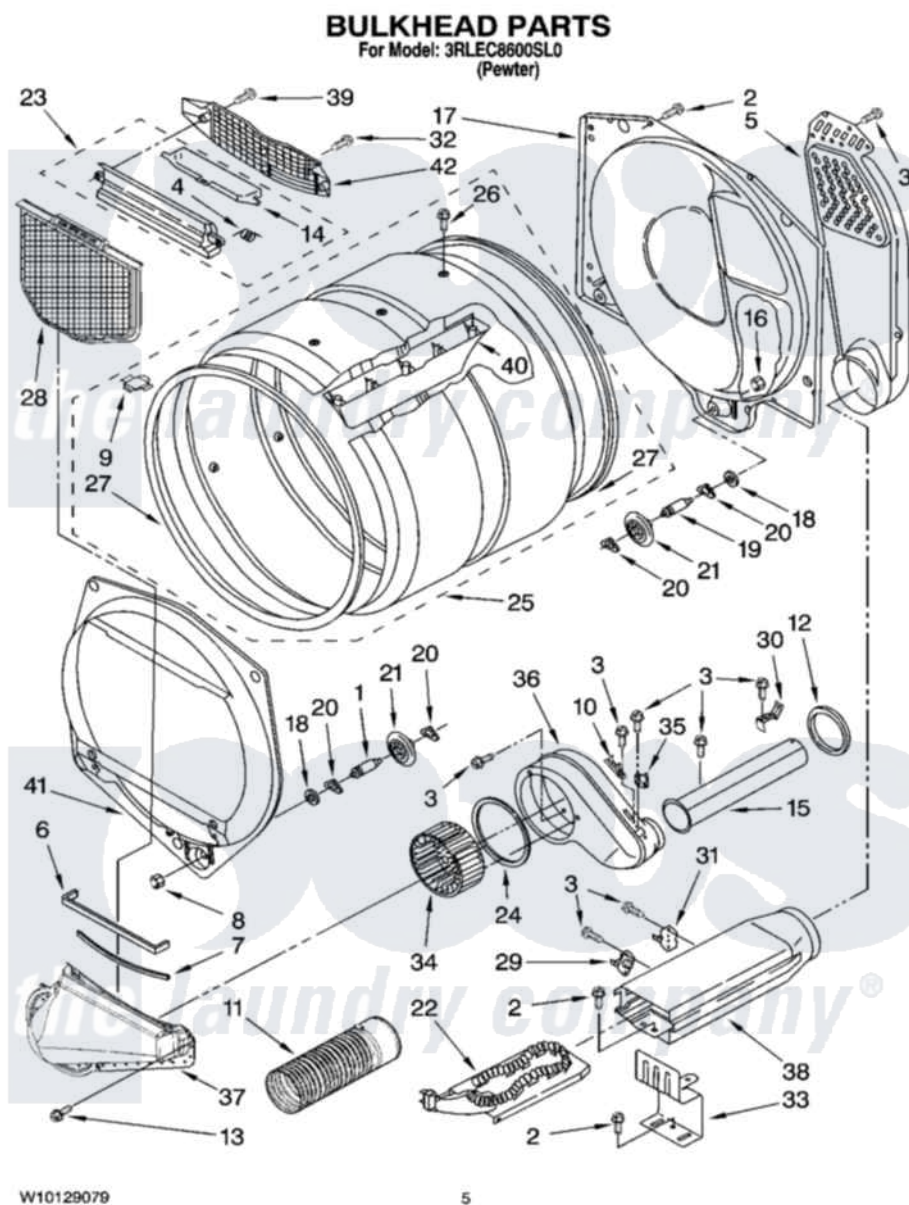

Whirlpool 3RLEC8600SL0 03 - BULKHEAD PARTS, OPTIONAL PARTS (NOT INCLUDED)

Whirlpool [Residential Whirlpool 3RLEC8600SL0 Dryer Parts](#) Parts Diagram 03 - BULKHEAD PARTS, OPTIONAL PARTS (NOT INCLUDED)
Click on the part number to view part

Item	Original Part Number	Replaced By	Status	Part Description
1	8575324	W10359271		Shaft, Drum Roller Threads
2	W10080700			Screw, 8-18 X 1/2
3	W10080280			Screw, 8-18 X 3/8
4	3394986			Spring, Lint Screen Door
5	697354	3387911		Duct-Air
6	697813			Seal, Outlet Housing
7	697814	697813		Seal, Outlet Housing
8	W10080210			Nut, 3/8 X 16
9	8066086			Plug, Drum Hole
10	3392519			Thermal Limiter
11	8318409			Exhaust Duct
12	696302			Shield, Exhaust
13	W10080380			Screw, 10-16 X 3/4
14	3394984	8563758		Door, Lint Screen
15	W10121167			Exhaust Pipe

16	W10080190		Nut, 3/8-16
17	3387809		Bulkhead, Rear
18	W10080960		Washer, Support
19	8575325	W10359272	Shaft, Roller Drum Threads
20	690997		Washer, Thrust
21	8536973	W10314173	Support
22	3387749		Element, Heater
23	3394985	8563755	Housing, Outlet Assembly
24	697770		Seal, Cover Plate Blower Housing
25	8528998		Complete Drum Assembly
26	W10109200		Screw, Baffle Mounting
27	W10166807	280114	Seal
28	W10049370	W10120998	Screen
29	3390291		Thermostat, High Limit 250F
30	8572105		Retainer, Toe Panel
31	3977394	279769	Cutoff-Tml
32	W10080360		Screw, 8-15 X 1/2
33	8066099		Bracket, Heater Box
34	W10168564	W10349492	Wheel, Blower
35	3387137		Thermostat, Internal-Bias
36	W10119255		Housing, Blower
37	8066168	W10128606	Duct-Lint
38	3392537		Box, Heater
39	W10080640		Screw, 10-16 X 1/2
40	697693	W10113136	Baffle, Drum
41	697557		Bulkhead, Front
42	8299979		Grill, Outlet Screen Door
	BLANK	Not Available	ACCESSORY PARTS
"	4392067		Kit, Dryer Repair
"	8522199		Accessory Parts
"	4396174		Paint, Touch-Up
"	4396175		Paint, Pressurized Spray
"	350938		Paint, Pressurized Spray B
"	799344		Paint, Touch-Up)