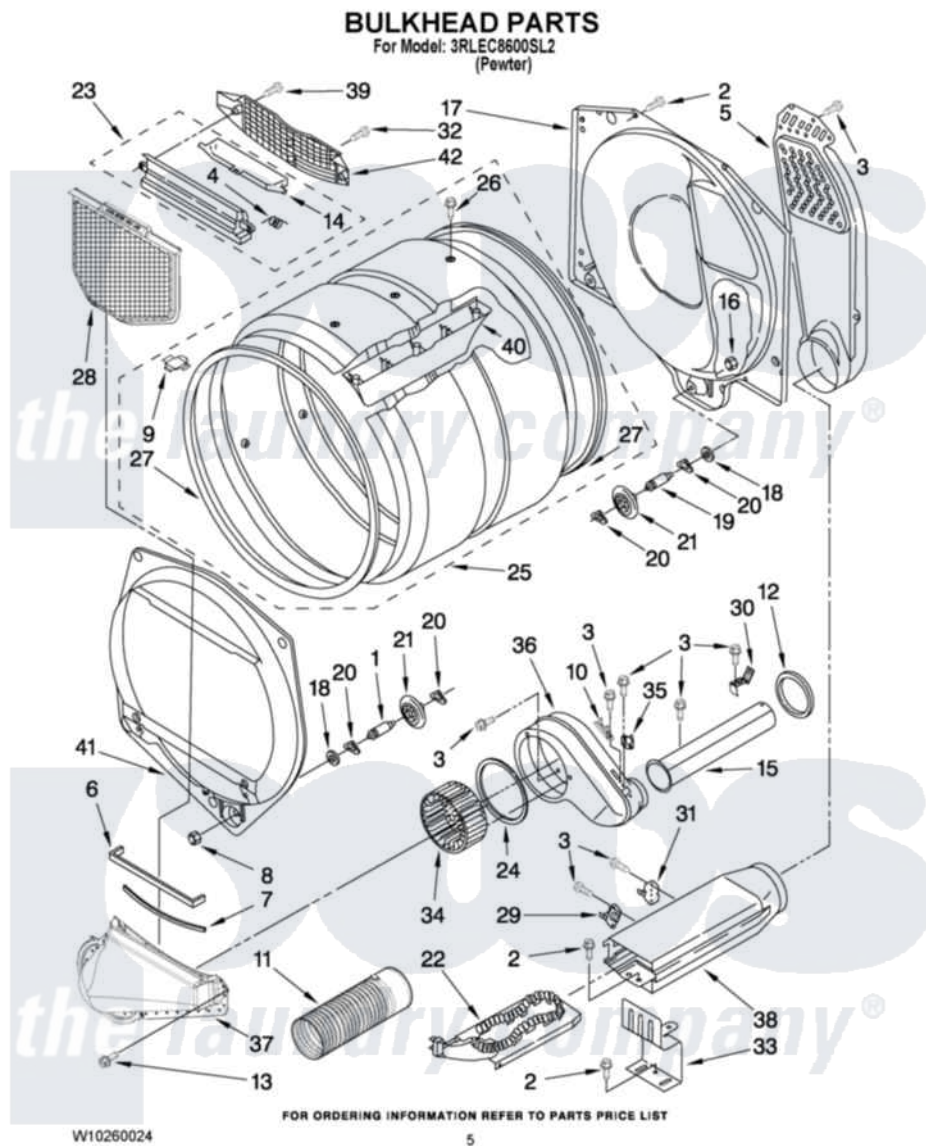

Whirlpool 3RLEC8600SL2 03 - BULKHEAD PARTS

Whirlpool Residential Whirlpool 3RLEC8600SL2 Dryer Parts Parts Diagram 03 - BULKHEAD PARTS
Click on the part number to view part

Item	Original Part Number	Replaced By	Status	Part Description
1	8575324	W10359271		Shaft, Drum Roller Threads
2	W10080700			Screw, 8-18 X 1/2
3	W10080280			Screw, 8-18 X 3/8
4	3394986			Spring, Lint Screen Door
5	697354	3387911		Duct-Air
6	697813			Seal, Outlet Housing
7	697814	697813		Seal, Outlet Housing
8	W10080210			Nut, 3/8 X 16
9	8066086			Plug, Drum Hole
10	3392519			Thermal Limiter
11	8318409			Exhaust Duct
12	696302			Shield, Exhaust
13	W10080380			Screw, 10-16 X 3/4
14	3394984	8563758		Door, Lint Screen
15	W10121166			Exhaust Pipe
16	W10080190			Nut, 3/8-16

17	3387809		Bulkhead, Rear
18	W10080960		Washer, Support
19	8575325	W10359272	Shaft, Roller Drum Threads
20	690997		Washer, Thrust
21	8536973	W10314173	Support
22	3387749		Element, Heater
23	3394985	8563755	Housing, Outlet Assembly
24	697770		Seal, Cover Plate Blower Housing
25	8528998		Complete Drum Assembly
26	W10219342		Screw, Baffle Mounting
27	W10166807	280114	Seal
28	W10049370	W10120998	Screen
29	3403607		Thermal Limiter
30	8572105		Retainer, Toe Panel
31	3977394	279769	Cutoff-Tml
32	W10080360		Screw, 8-15 X 1/2
33	8066099		Bracket, Heater Box
34	697772		Wheel, Blower
35	W10168174		Thermostat Internal Bias
36	W10151271		Housing, Blower
37	8066168	W10128606	Duct-Lint
38	3392537		Box, Heater
39	W10080640		Screw, 10-16 X 1/2
40	697693	W10113136	Baffle, Drum
41	697557		Bulkhead, Front
42	8299979		Grill, Outlet Screen Door