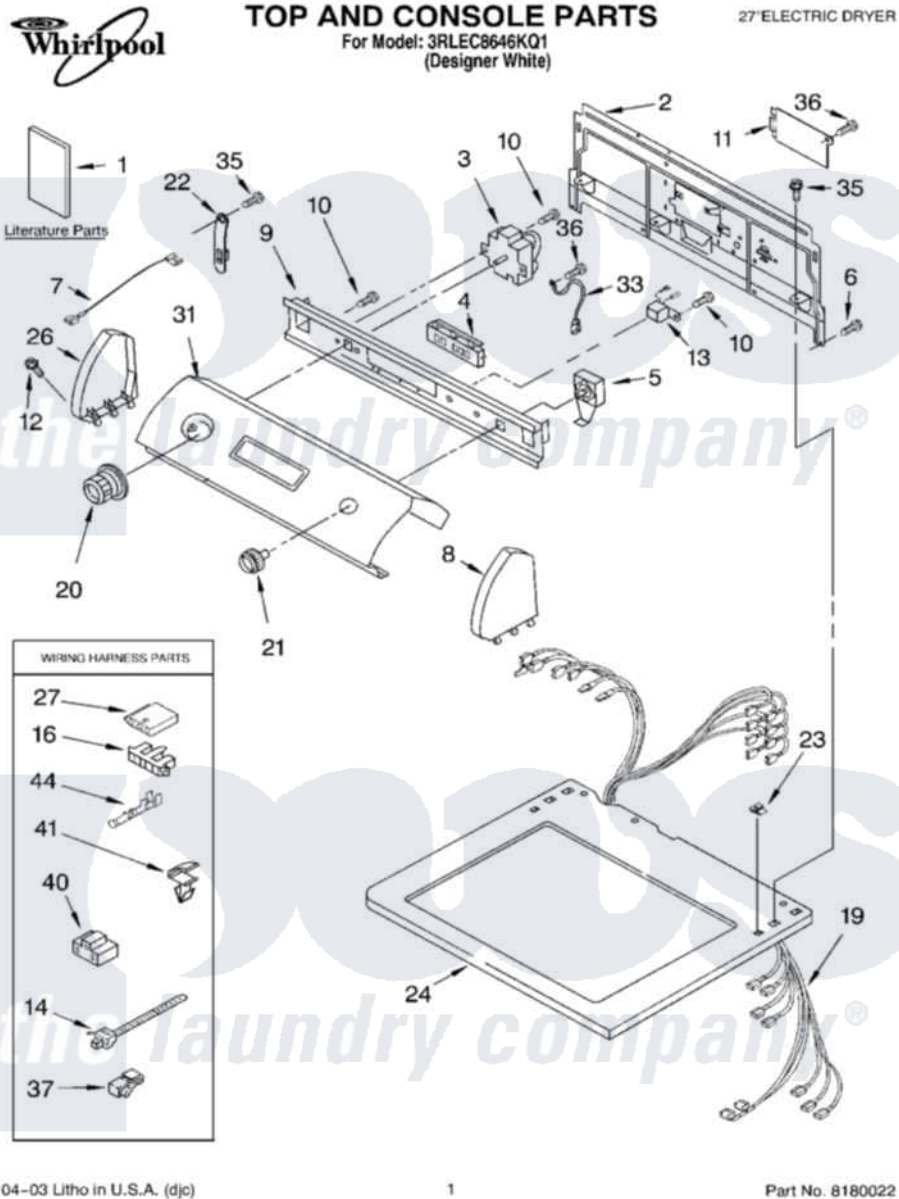

Whirlpool 3RLEC8646KQ1 01 - TOP AND CONSOLE PARTS

04-03 Litho in U.S.A. (djc)

1

Part No. 8180022

Whirlpool Residential Whirlpool 3RLEC8646KQ1 Dryer Parts Parts Diagram 01 - TOP AND CONSOLE PARTS

[Click on the part number to view part](#)

Item	Original Part Number	Replaced By	Status	Part Description
1	LIT8299807		Not Available	Literature Parts (Wiring Diagram)
"	LIT8318343		Not Available	Literature Parts (Guide, Use & Care)
"	LIT8528094		Not Available	Literature Parts (Instructions, Installation)
"	LIT8315975		Not Available	Literature Parts (Guide, User & Installation (UK))
"	N/A		Not Available	Following May Be Purchased DO-IT-YOURSELF REPAIR MANUALS
"	LIT677818	677818L		Diy
2	8317305	285909		Panel-Rear
3	8299769	W10116281		Timer
4	8316077			Switch, Clean Touch
5	8318447	W10112633		Switch, Push-To-Start
6	693995			Screw, Hex Head
7	3393815	3393812		Wire, Jumper
"	3401703	3401671		Wire, Jumper

"	3401704	3401667	Wire, Jumper
"	3401705	3401667	Wire, Jumper
8	8271363	279962	Endcap
9	8271318	W10118071	Bracket, Control
10	3390646	W10139210	Screw, 8-18 X 5/16
11	8317342	W10119283	Cover, Terminal Block
12	388326		Screw, 8-18 X 1.25
13	8522378		Mini Buzzer
14	3391018		Tie Cable
16	3397269		Connector, Timer
19	8529875		Harness, Wiring
20	8312687	3957754	Timer Knob Assembly
21	8271339	3957799	Knob, Control
22	8318255	8568314	Strap, Console
23	357213		Nut, Push-In
24	8271399	3979278	Top
26	8271369	279962	Endcap
27	3936144		Do-It-Yourself Repair Manuals
31	8318387		Panel, Control
33	3398893	3395559	Wire
35	3390647	488729	Screw
36	98139	303776	Screw
37	357572	W10113937	Clip, Grounding
40	3401144		Connector
41	3394427		Clip-Harness
44	94614		Terminal