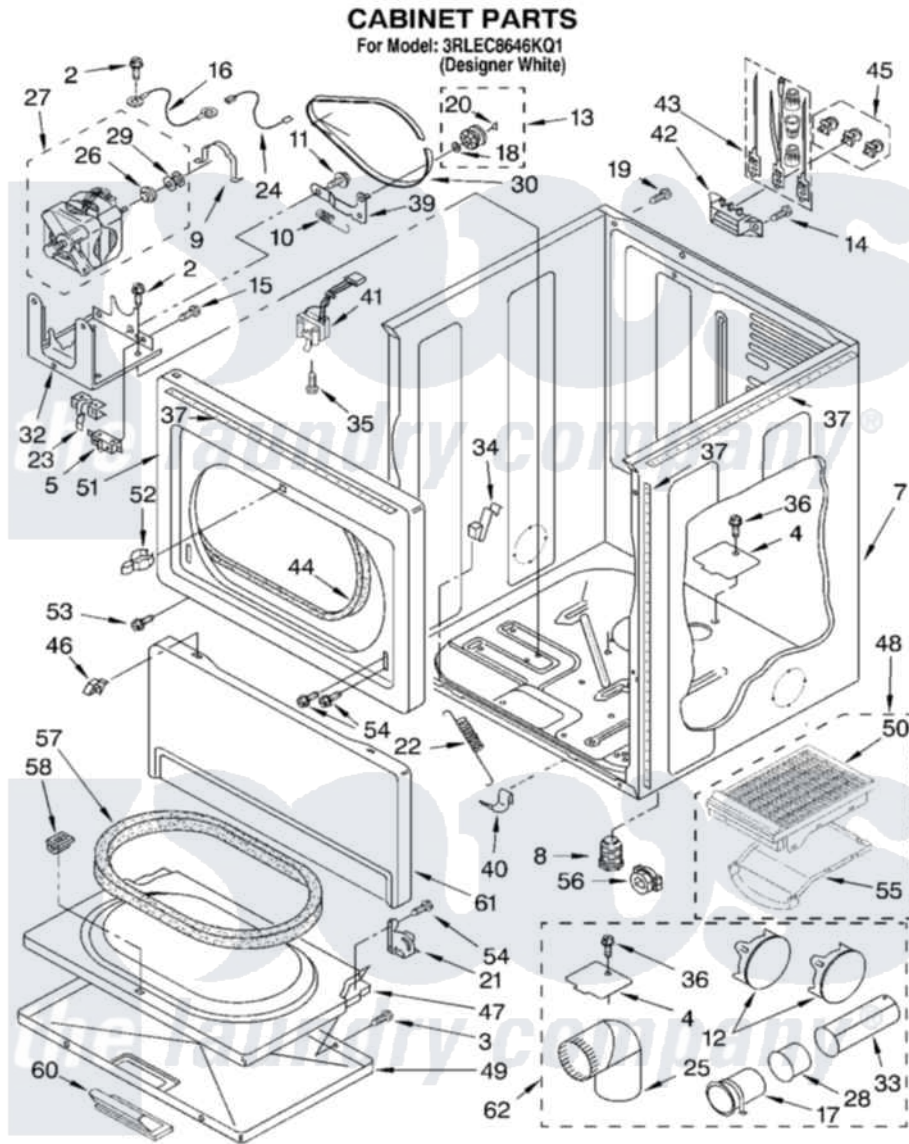

Whirlpool 3RLEC8646KQ1 02 - CABINET PARTS

8180022

3

Whirlpool [Residential Whirlpool 3RLEC8646KQ1 Dryer Parts](#) Parts Diagram 02 - CABINET PARTS
Click on the part number to view part

Item	Original Part Number	Replaced By	Status	Part Description
2	98139	303776		Screw
3	694091			Trim, Side Right Hand
4	3394331			Plate Cover
5	8318457			Switch, Broken Belt
7	8310656			Cabinet
8	3392100	49621		Feet-Leveling
"	279810			Foot-Optional
9	660658			Clamp, Motor Mounting 343481 685441
10	3387374			Spring, Idler
11	3389420			Retainer-Idler 1/4-20 X 1/16
12	697750	W10470674		Dryer Exhaust Kit
13	3388672	279640		Pulley-Idr
14	3393008	308685		Side Trim)
15	3400934			Assembly, Screw And Insulator
16	340025	687133		Wire