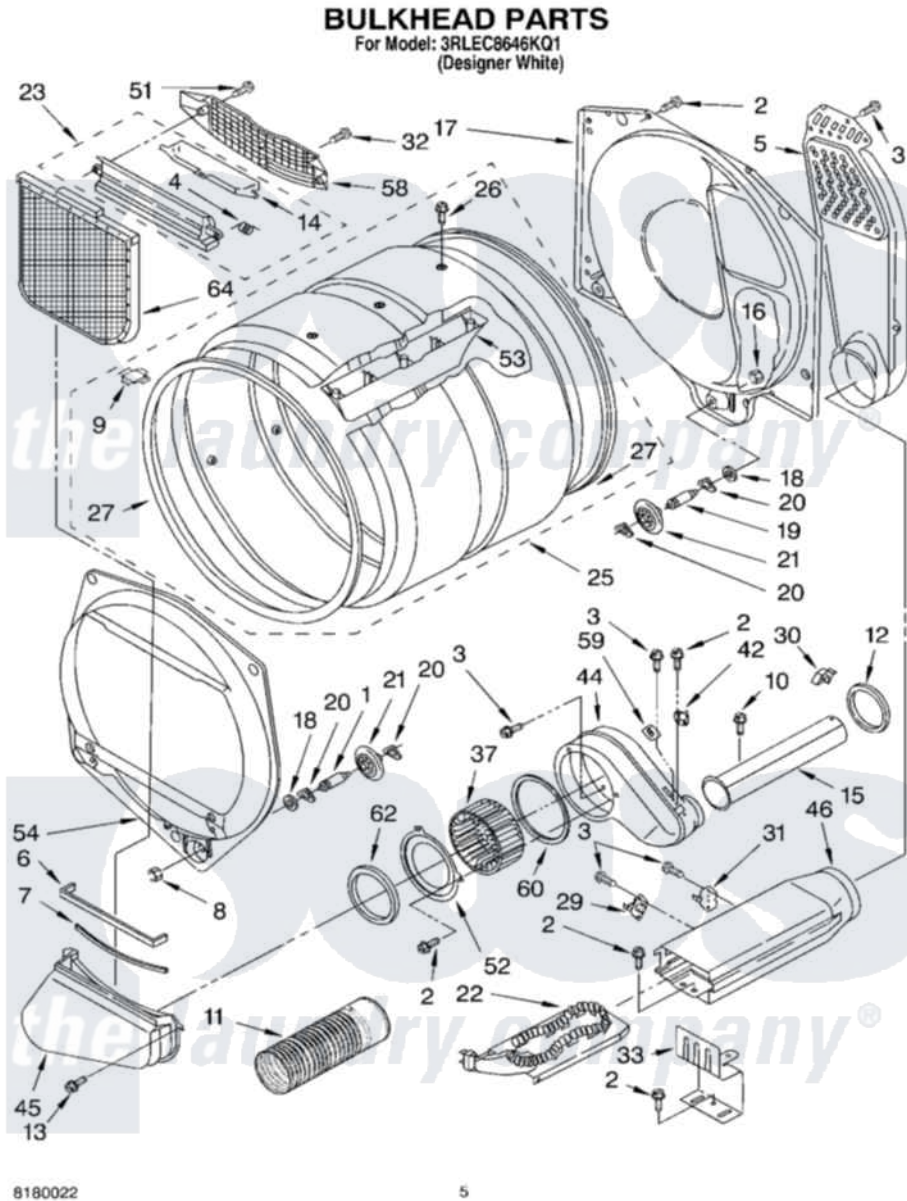

Whirlpool 3RLEC8646KQ1 03 - BULKHEAD PARTS

Whirlpool [Residential Whirlpool 3RLEC8646KQ1 Dryer Parts](#) Parts Diagram 03 - BULKHEAD PARTS
Click on the part number to view part

Item	Original Part Number	Replaced By	Status	Part Description
1	3399508	W10359271		Shaft, Drum Roller Threads
2	3390647	488729		Screw
3	90767			Screw, 8A X 3/8 HeX Washer Head Tapping
4	3394986			Spring, Lint Screen Door
5	697354	3387911		Duct-Air
6	697813			Seal, Outlet Housing
7	697814	697813		Seal, Outlet Housing
8	3359452			Nut, Lock
9	8066086			Plug, Drum Hole
10	3390646	W10139210		Screw, 8-18 X 5/16
11	8318409			Exhaust Duct
12	696302			Shield, Exhaust
13	3387230			Screw, 10-16 X 13/16
14	3394984	8563758		Door, Lint Screen
15	8318486	279936		Kit-Exhst
16	3387709			Nut, 3/8-16

17	3387809		Bulkhead, Rear
18	3387459	W10080960	Washer, Support
19	3399509	W10359272	Shaft, Roller Drum Threads
20	690997		Washer, Thrust
21	8536973	W10314173	Support
22	3387749		Element, Heater
23	3394985	8563755	Housing, Outlet Assembly
25	8528998		Complete Drum Assembly
26	97787	W10109200	Screw, Baffle Mounting
27	697694	280114	Seal
29	3390291		Thermostat, High Limit 250F
"	BLANK	Not Available	250°F (121°C)
30	3388229		Retainer, Toe Panel
31	3977394	279769	Cutoff-Tml
32	487909	488729	Screw
33	8066099		Bracket, Heater Box
37	697772		Wheel, Blower
42	3387137		Thermostat, Internal-Bias
44	8541568	W10119255	Housing, Blower
45	8530036		Lint Duct Assembly
46	3392537		Box, Heater
51	3357011	308685	Side Trim)
52	697771	279780	Cover
53	8528122		Baffle, Drum
54	697557		Bulkhead, Front
58	8299979		Grill, Outlet Screen Door
59	3392519		Thermal Limiter
60	697770		Seal, Cover Plate Blower Housing
62	697769	8566209	Seal, Transition Duct
64	3390721	W10120998	Screen