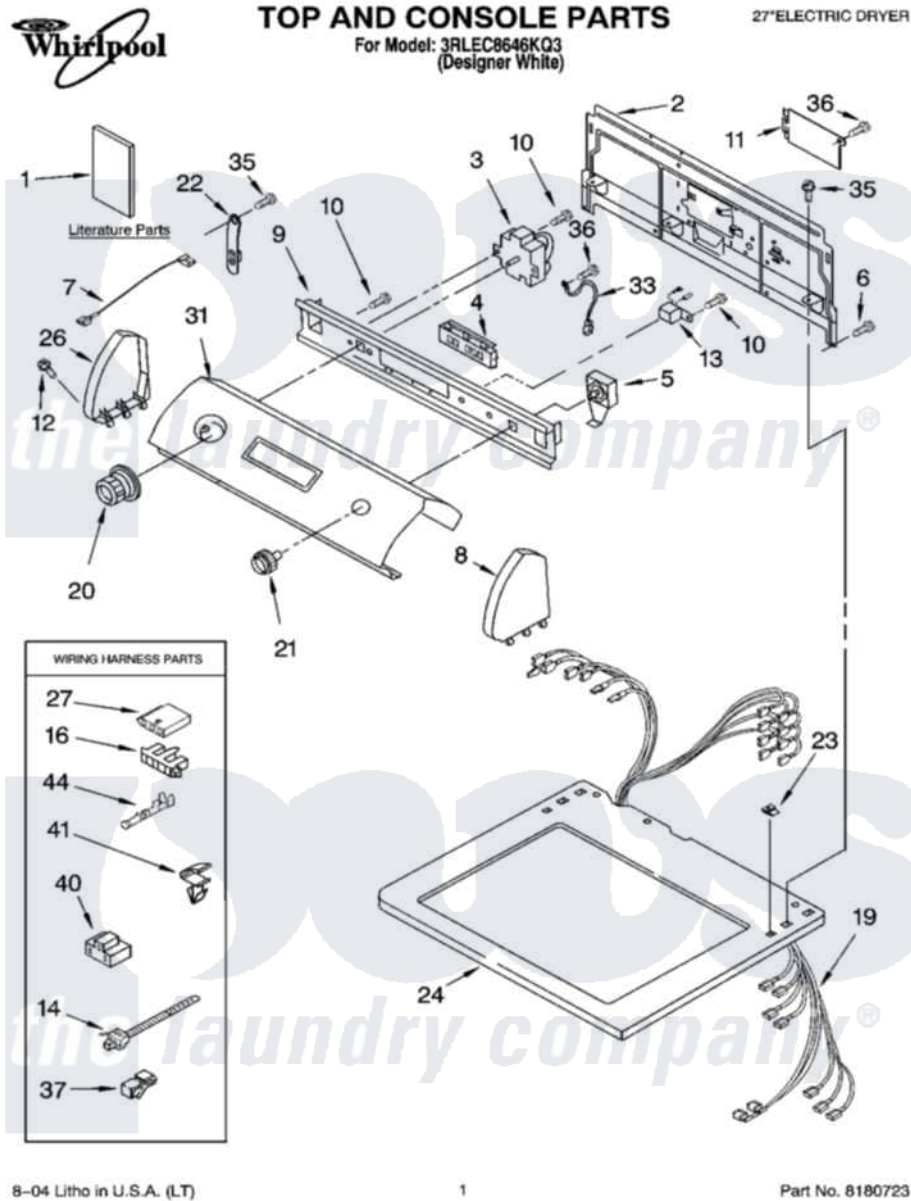

Whirlpool 3RLEC8646KQ3 01 - TOP AND CONSOLE PARTS

8-04 Litho in U.S.A. (LT)

1

Part No. 8180723

Whirlpool Residential Whirlpool 3RLEC8646KQ3 Dryer Parts Parts Diagram 01 - TOP AND CONSOLE PARTS
 Click on the part number to view part

Item	Original Part Number	Replaced By	Status	Part Description
1	8299807		Not Available	Wiring Diagram
"	8543156		Not Available	Literature Parts (UK)
"	8528094		Not Available	Instructions, Installation
"	8315975		Not Available	Guide, User & Installation (UK)
"	N/A		Not Available	Following May Be Purchased DO-IT-YOURSELF REPAIR MANUALS
"	677818		Not Available	Manual, Do-It- Yourself Repair (Dryer)
2	8317305	285909		Panel-Rear
3	8299769	W10116281		Timer
4	8316077			Switch, Clean Touch
5	8318447	W10112633		Switch, Push-To-Start
6	693995			Screw, Hex Head
7	3393815	3393812		Wire, Jumper
"	3401703	3401671		Wire, Jumper
"	3401704	3401667		Wire, Jumper

"	3401705	3401667	Wire, Jumper
8	8271363	279962	Endcap
9	8271318	W10118071	Bracket, Control
10	3390646	W10139210	Screw, 8-18 X 5/16
11	8317342	W10119283	Cover, Terminal Block
12	388326		Screw, 8-18 X 1.25
13	8522378		Mini Buzzer
14	3391018		Tie Cable
16	3397269		Connector, Timer
19	8529875		Harness, Wiring
20	8312687	3957754	Timer Knob Assembly
21	8271339	3957799	Knob, Control
22	8568314		Strap, Console
23	357213		Nut, Push-In
24	8271399	3979278	Top
26	8271369	279962	Endcap
27	3936144		Do-It-Yourself Repair Manuals
31	8318387		Panel, Control
33	3398893	3395559	Wire
35	3390647	488729	Screw
36	98139	303776	Screw
37	357572	W10113937	Clip, Grounding
40	3401144		Connector
41	3394427		Clip-Harness
44	94614		Terminal