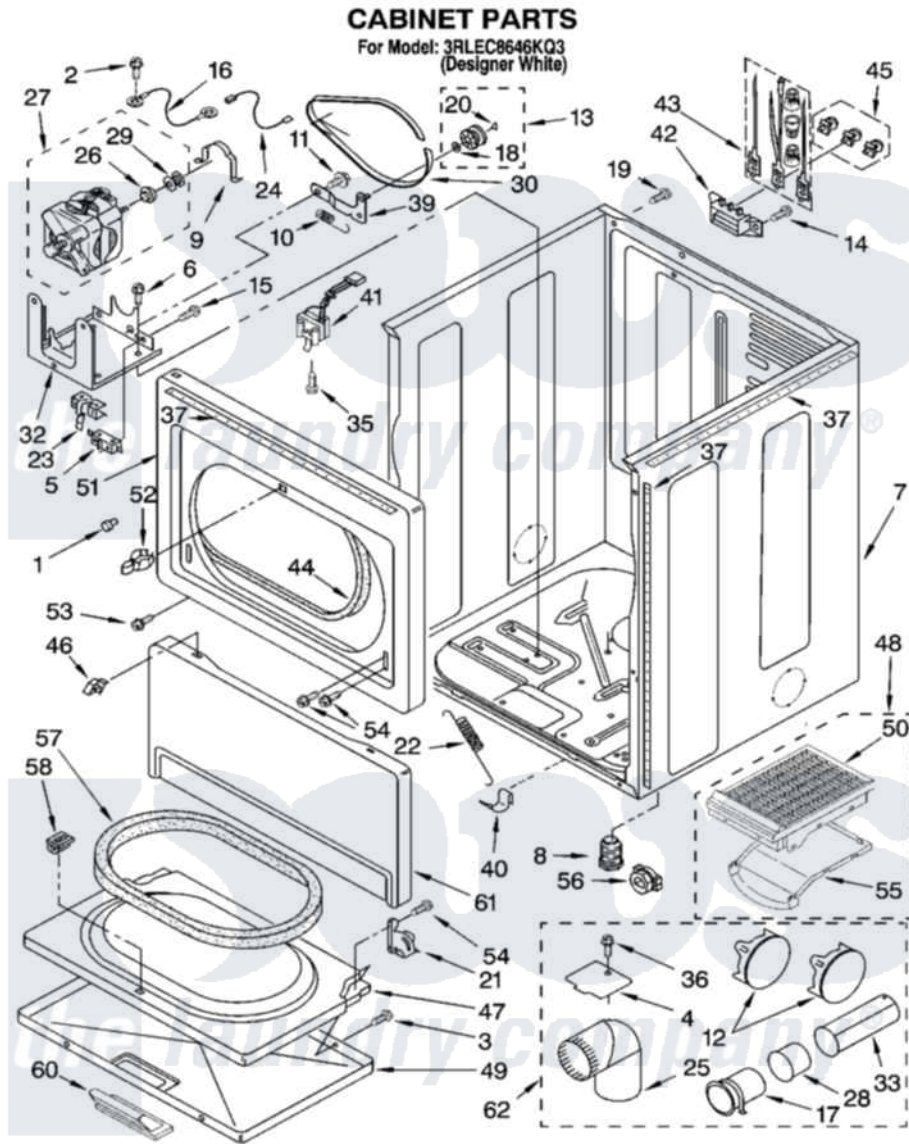

Whirlpool 3RLEC8646KQ3 02 - CABINET PARTS

8180723

3

Whirlpool [Residential Whirlpool 3RLEC8646KQ3 Dryer Parts](#) Parts Diagram 02 - CABINET PARTS
 Click on the part number to view part

Item	Original Part Number	Replaced By	Status	Part Description
1	693152			Bumper, Console
2	98139	303776		Screw
3	694091			Trim, Side Right Hand
4	3394331			Plate Cover
5	8318457			Switch, Broken Belt
6	3400097			Screw, 10-24 X 3/8
7	8310656			Cabinet
8	3392100	49621		Feet-Leveling
"	279810			Foot-Optional
9	660658			Clamp, Motor Mounting 343481 685441
10	3387374			Spring, Idler
11	3389420			Retainer-Idler 1/4-20 X 1/16
12	697750	W10470674		Dryer Exhaust Kit
13	3388672	279640		Pulley-ldr
14	3393008	308685		Side Trim) Assembly, Screw And