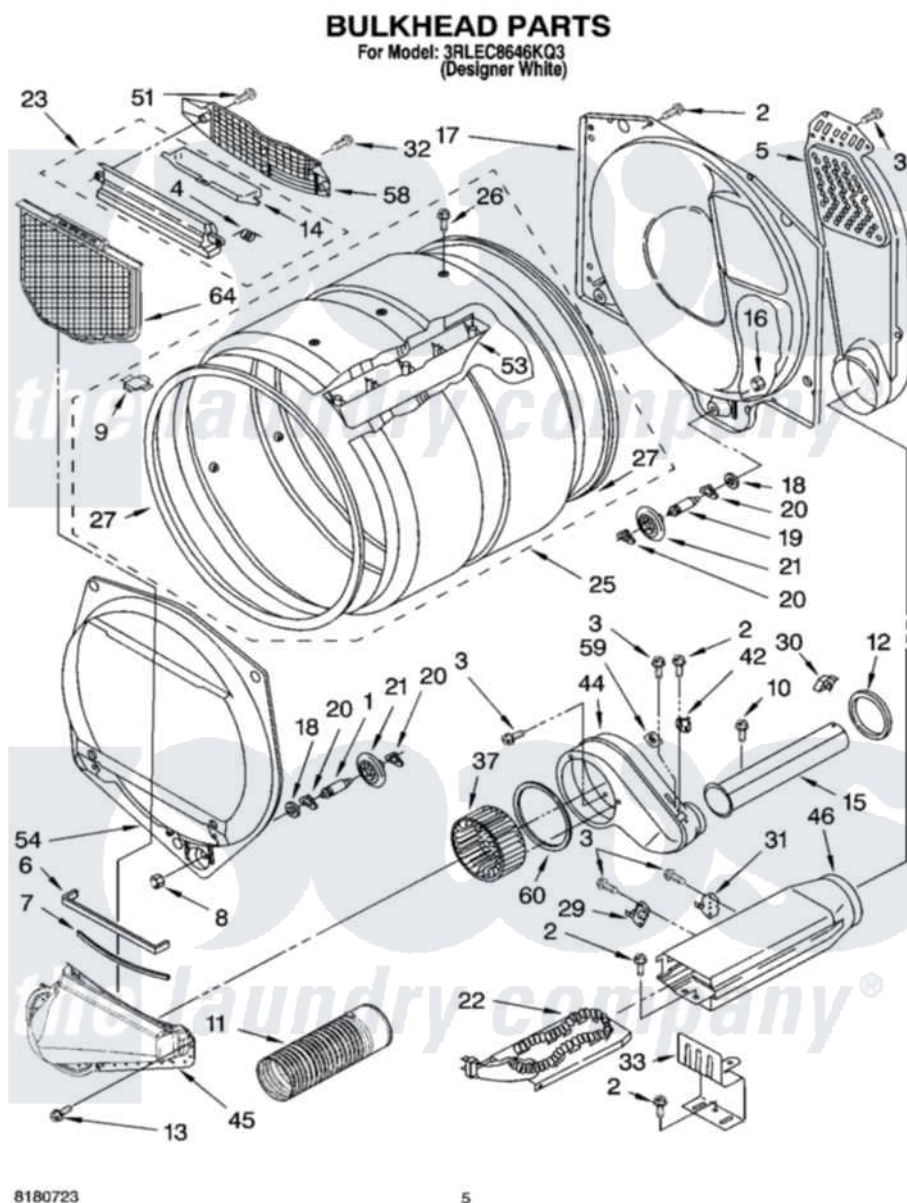

# Whirlpool 3RLEC8646KQ3 03 - BULKHEAD PARTS, OPTIONAL PARTS (NOT INCLUDED)

Whirlpool [Residential Whirlpool 3RLEC8646KQ3 Dryer Parts](#) Parts Diagram 03 - BULKHEAD PARTS, OPTIONAL PARTS (NOT INCLUDED)  
Click on the part number to view part

Item	Original Part Number	Replaced By	Status	Part Description
1	3399508	<a href="#">W10359271</a>		Shaft, Drum Roller Threads
2	3390647	<a href="#">488729</a>		Screw
3	<a href="#">90767</a>			Screw, 8A X 3/8 HeX Washer Head Tapping
4	<a href="#">3394986</a>			Spring, Lint Screen Door
5	697354	<a href="#">3387911</a>		Duct-Air
6	<a href="#">697813</a>			Seal, Outlet Housing
7	697814	<a href="#">697813</a>		Seal, Outlet Housing
8	<a href="#">3359452</a>			Nut, Lock
9	<a href="#">8066086</a>			Plug, Drum Hole
10	3390646	<a href="#">W10139210</a>		Screw, 8-18 X 5/16
11	<a href="#">8318409</a>			Exhaust Duct
12	<a href="#">696302</a>			Shield, Exhaust
13	<a href="#">3387230</a>			Screw, 10-16 X 13/16
14	3394984	<a href="#">8563758</a>		Door, Lint Screen