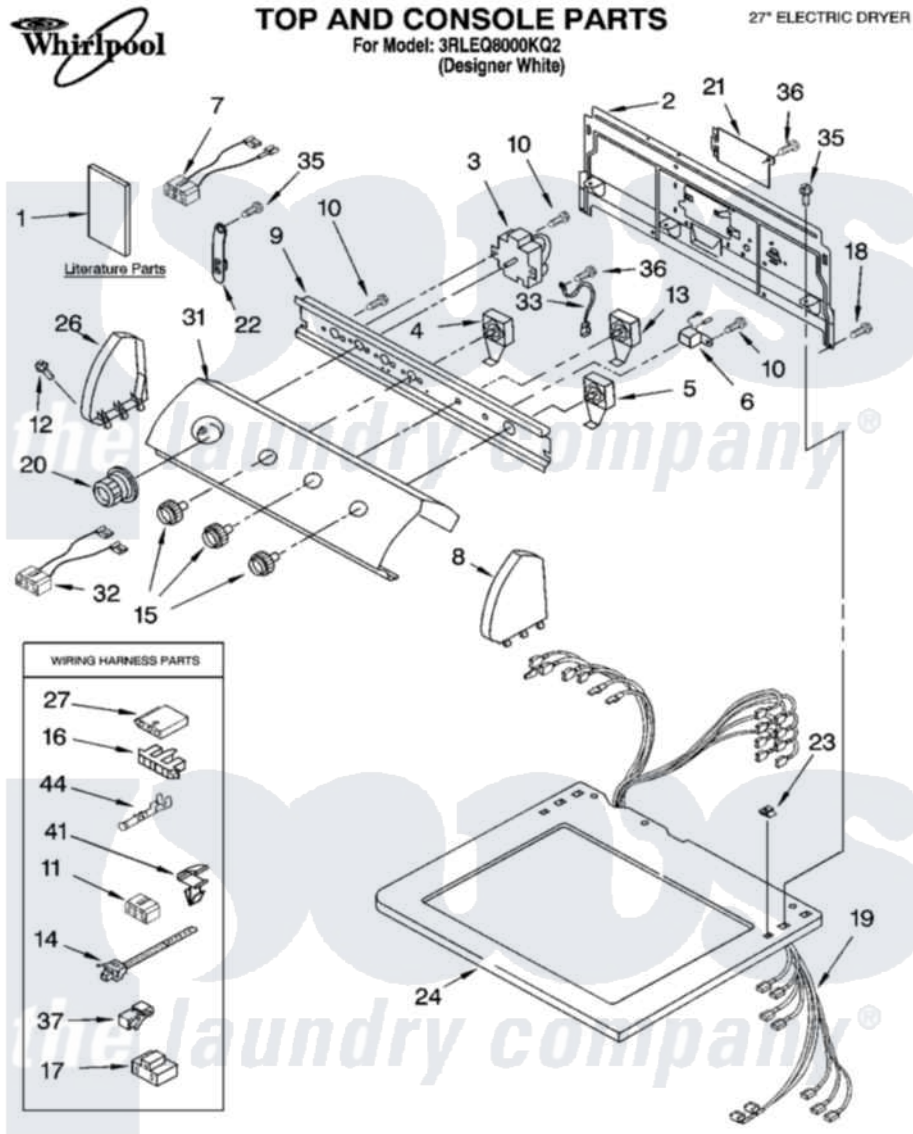

Whirlpool 3RLEQ8000KQ2 01 - TOP AND CONSOLE PARTS

5-04 Litho in U.S.A. (djc)

1

Part No. 8180419

Whirlpool [Residential Whirlpool 3RLEQ8000KQ2 Dryer Parts](#) Parts Diagram 01 - TOP AND CONSOLE PARTS
Click on the part number to view part

Item	Original Part Number	Replaced By	Status	Part Description
1	8299807		Not Available	Wiring Diagram
"	8318343		Not Available	Literature Parts (UK)
"	8528094		Not Available	Instructions, Installation
"	8315975		Not Available	Guide, User & Installation (UK)
"	N/A		Not Available	Following May Be Purchased DO-IT-YOURSELF REPAIR MANUALS
"	677818		Not Available	Manual, Do-It- Yourself Repair (Dryer)
2	8317305	285909		Panel-Rear
3	8299769	W10116281		Timer
4	3399642	W10168169		Switch, Wrinkle Guard
5	8318447	W10112633		Switch, Push-To-Start
6	8522378			Mini Buzzer
7	3397695			Wire, Jumper
8	8271363	279962		Endcap
9	8271316			Bracket, Control