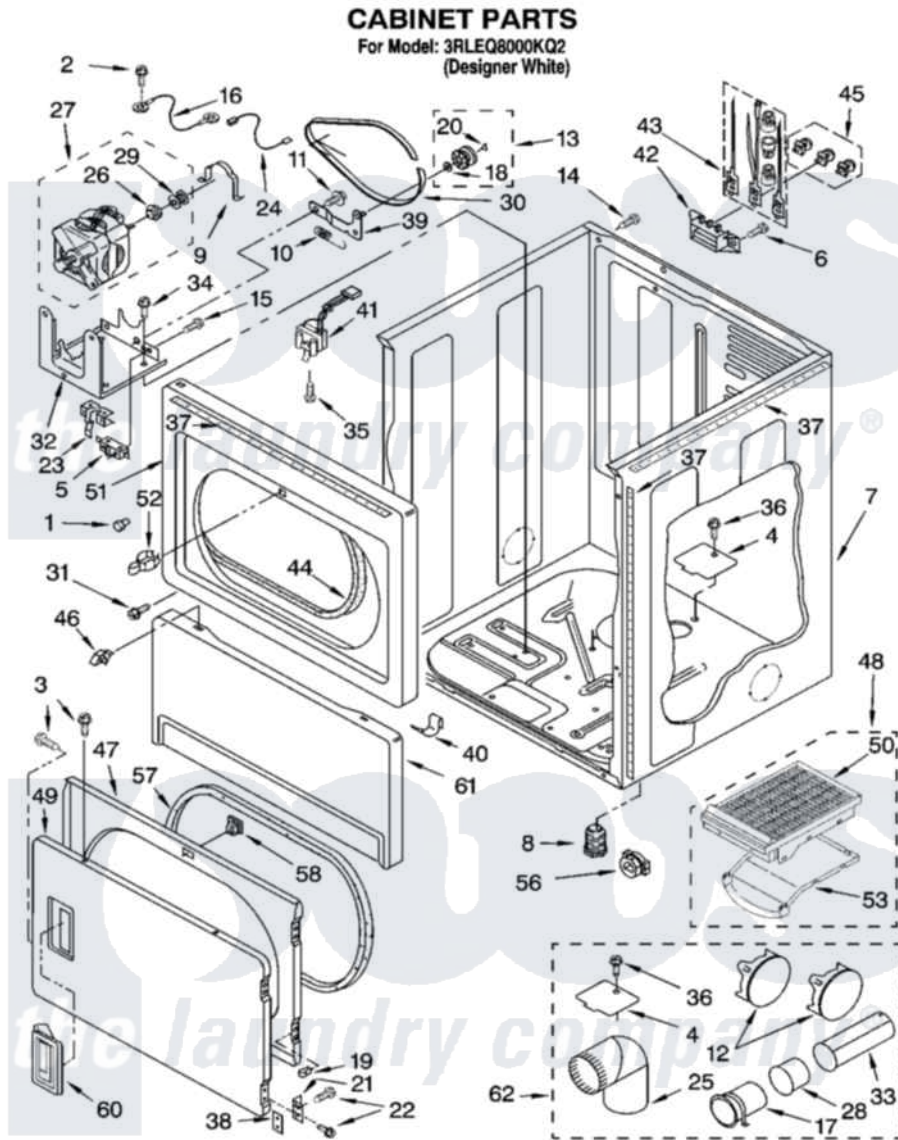

Whirlpool 3RLEQ8000KQ2 02 - CABINET PARTS

8180419

3

Whirlpool [Residential Whirlpool 3RLEQ8000KQ2 Dryer Parts](#) Parts Diagram 02 - CABINET PARTS
Click on the part number to view part

Item	Original Part Number	Replaced By	Status	Part Description
1	693152			Bumper, Console
2	98139	303776		Screw
3	694091			Trim, Side Right Hand
4	3394331			Plate Cover
5	8318457			Switch, Broken Belt
6	3393008	308685		Side Trim)
7	8310656			Cabinet
8	3392100	49621		Feet-Leveling
"	279810			Foot-Optional
9	660658			Clamp, Motor Mounting 343481 685441
10	3387374			Spring, Idler
11	3389420			Retainer-Idler 1/4-20 X 1/16
12	697750	W10470674		Dryer Exhaust Kit
13	3388672	279640		Pulley-ldr
14	697776	4331106		Screw, No.10-32 X 7/16
				Assembly, Screw And