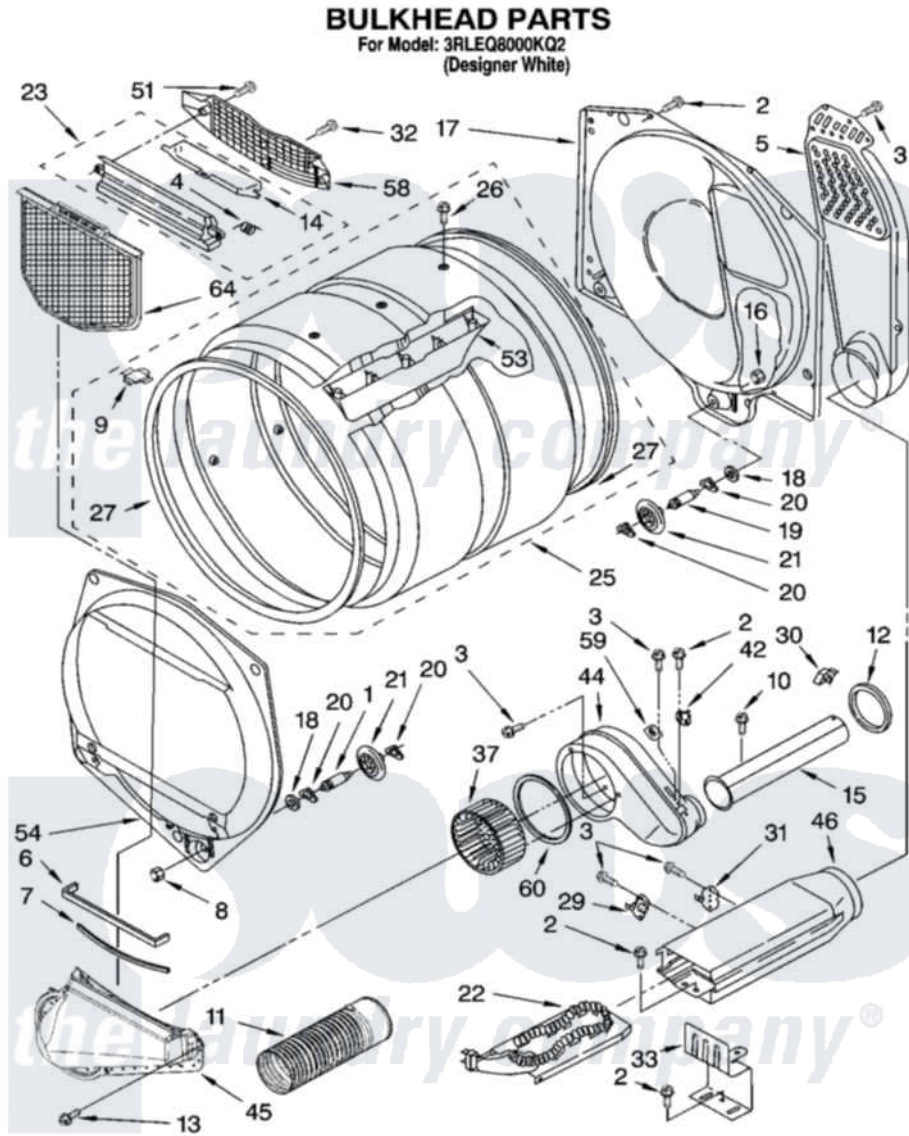

# Whirlpool 3RLEQ8000KQ2 03 - BULKHEAD PARTS

8180419

5

Whirlpool [Residential Whirlpool 3RLEQ8000KQ2 Dryer Parts](#) Parts Diagram 03 - BULKHEAD PARTS  
 Click on the part number to view part

Item	Original Part Number	Replaced By	Status	Part Description
1	3399508	<a href="#">W10359271</a>		Shaft, Drum Roller Threads
2	3390647	<a href="#">488729</a>		Screw
3	<a href="#">90767</a>			Screw, 8A X 3/8 HeX Washer Head Tapping
4	<a href="#">3394986</a>			Spring, Lint Screen Door
5	697354	<a href="#">3387911</a>		Duct-Air
6	<a href="#">697813</a>			Seal, Outlet Housing
7	697814	<a href="#">697813</a>		Seal, Outlet Housing
8	<a href="#">3359452</a>			Nut, Lock
9	<a href="#">8066086</a>			Plug, Drum Hole
10	3390646	<a href="#">W10139210</a>		Screw, 8-18 X 5/16
11	<a href="#">8318409</a>			Exhaust Duct
12	<a href="#">696302</a>			Shield, Exhaust
13	<a href="#">3387230</a>			Screw, 10-16 X 13/16
14	3394984	<a href="#">8563758</a>		Door, Lint Screen
15	8318486	<a href="#">279936</a>		Kit-Exhst
16	<a href="#">3387709</a>			Nut, 3/8-16