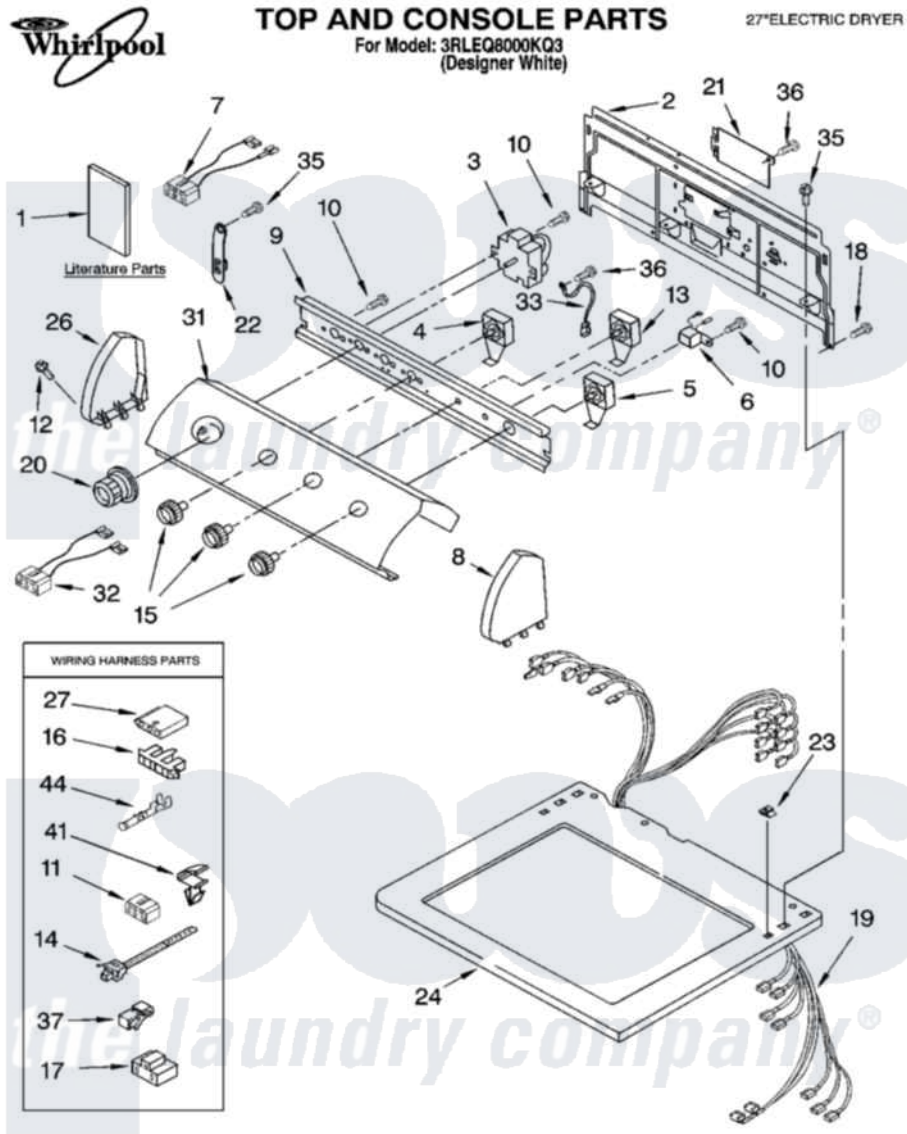

# Whirlpool 3RLEQ8000KQ3 01 - TOP AND CONSOLE PARTS

7-05 Litho in U.S.A. (LT)

1

Part No. 8180752

Whirlpool Residential Whirlpool 3RLEQ8000KQ3 Dryer Parts Parts Diagram 01 - TOP AND CONSOLE PARTS  
 Click on the part number to view part