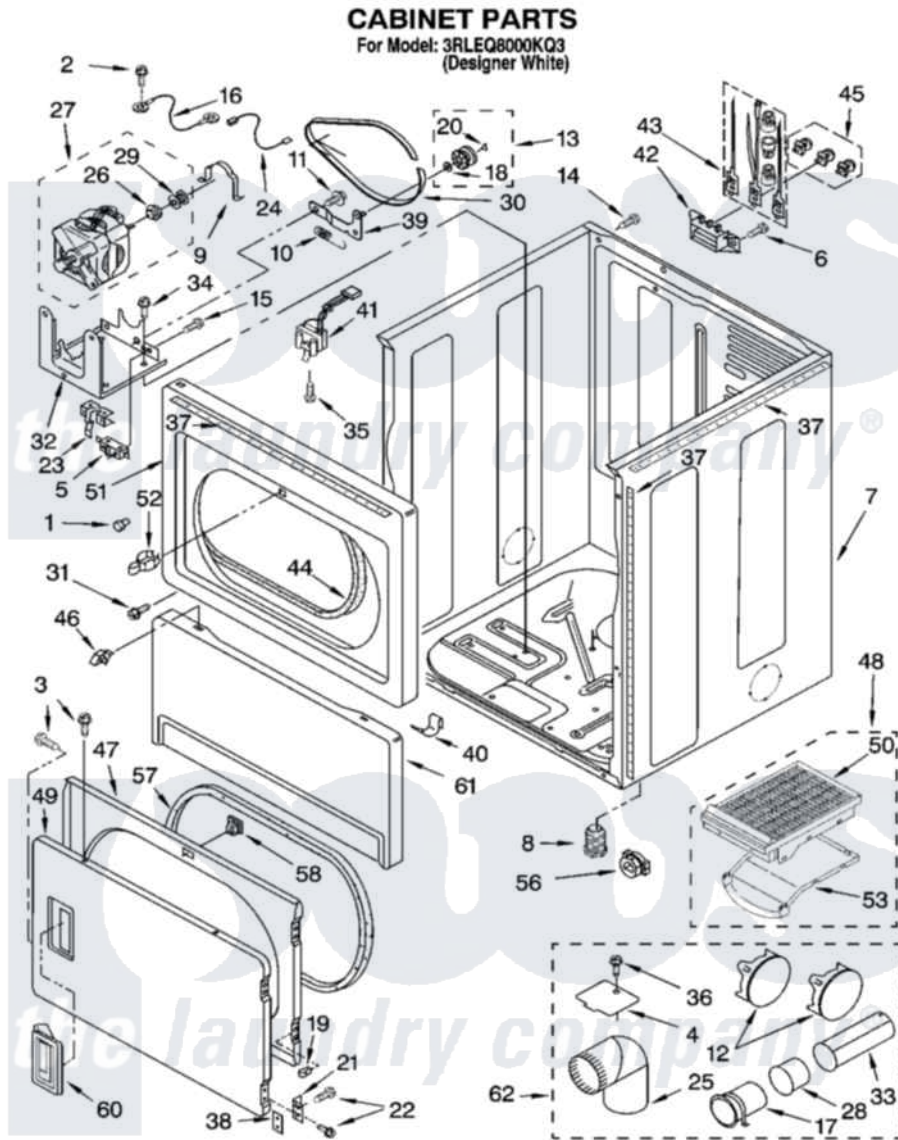

Whirlpool 3RLEQ8000KQ3 02 - CABINET PARTS

8180752

3

Whirlpool [Residential Whirlpool 3RLEQ8000KQ3 Dryer Parts](#) Parts Diagram 02 - CABINET PARTS
Click on the part number to view part

Item	Original Part Number	Replaced By	Status	Part Description
1	693152			Bumper, Console
2	98139	303776		Screw
3	694091			Trim, Side Right Hand
4	3394331			Plate Cover
5	8318457			Switch, Broken Belt
6	3393008	308685		Side Trim)
7	8310656			Cabinet
8	3392100	49621		Feet-Leveling
"	279810			Foot-Optional
9	660658			Clamp, Motor Mounting 343481 685441
10	3387374			Spring, Idler
11	3389420			Retainer-Idler 1/4-20 X 1/16
12	697750	W10470674		Dryer Exhaust Kit
13	3388672	279640		Pulley-ldr
14	697776	4331106		Screw, No.10-32 X 7/16
				Assembly, Screw And