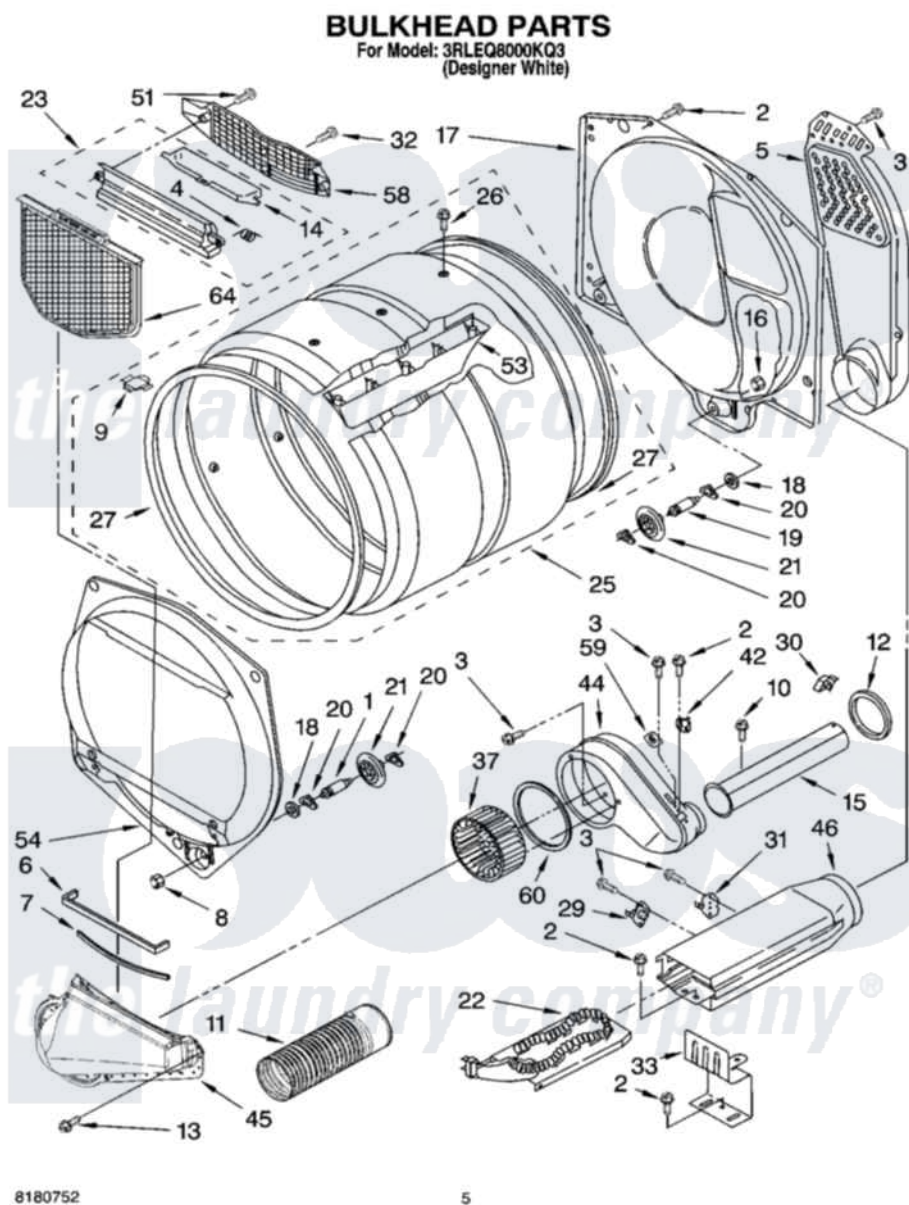

Whirlpool 3RLEQ8000KQ3 03 - BULKHEAD PARTS, OPTIONAL PARTS (NOT INCLUDED)

Whirlpool [Residential Whirlpool 3RLEQ8000KQ3 Dryer Parts](#) Parts Diagram 03 - BULKHEAD PARTS, OPTIONAL PARTS (NOT INCLUDED)
Click on the part number to view part

Item	Original Part Number	Replaced By	Status	Part Description
1	3399508	W10359271		Shaft, Drum Roller Threads
2	3390647	488729		Screw
3	90767			Screw, 8A X 3/8 HeX Washer Head Tapping
4	3394986			Spring, Lint Screen Door
5	697354	3387911		Duct-Air
6	697813			Seal, Outlet Housing
7	697814	697813		Seal, Outlet Housing
8	3359452			Nut, Lock
9	8066086			Plug, Drum Hole
10	3390646	W10139210		Screw, 8-18 X 5/16
11	8318409			Exhaust Duct
12	696302			Shield, Exhaust
13	3387230			Screw, 10-16 X 13/16
14	3394984	8563758		Door, Lint Screen

15	8318486	279936	Kit-Exhst
16	3387709		Nut, 3/8-16
17	3387809		Bulkhead, Rear
18	3387459	W10080960	Washer, Support
19	3399509	W10359272	Shaft, Roller Drum Threads
20	690997		Washer, Thrust
21	8536973	W10314173	Support
22	3387749		Element, Heater
23	3394985	8563755	Housing, Outlet Assembly
25	8528998		Complete Drum Assembly
26	97787	W10109200	Screw, Baffle Mounting
27	697694	280114	Seal
29	3390291		Thermostat, High Limit 250F
30	3388229		Retainer, Toe Panel
31	3977394	279769	Cutoff-Tml
32	487909	488729	Screw
33	8066099		Bracket, Heater Box
37	697772		Wheel, Blower
42	3387137		Thermostat, Internal-Bias
44	8544362	W10119255	Housing, Blower
45	8066168	W10128606	Duct-Lint
46	3392537		Box, Heater
51	3357011	308685	Side Trim)
53	697693	W10113136	Baffle, Drum
54	697557		Bulkhead, Front
58	8299979		Grill, Outlet Screen Door
59	3392519		Thermal Limiter
60	697770		Seal, Cover Plate Blower Housing
64	8066170	W10120998	Screen
	4392067		Kit, Dryer Repair
"	8522199		Accessory Parts
"	72017		Paint, Touch-Up
"	350930		Paint, Pressurized Spray B
"	350938		Paint, Pressurized Spray B
"	799344		Paint, Touch-Up)