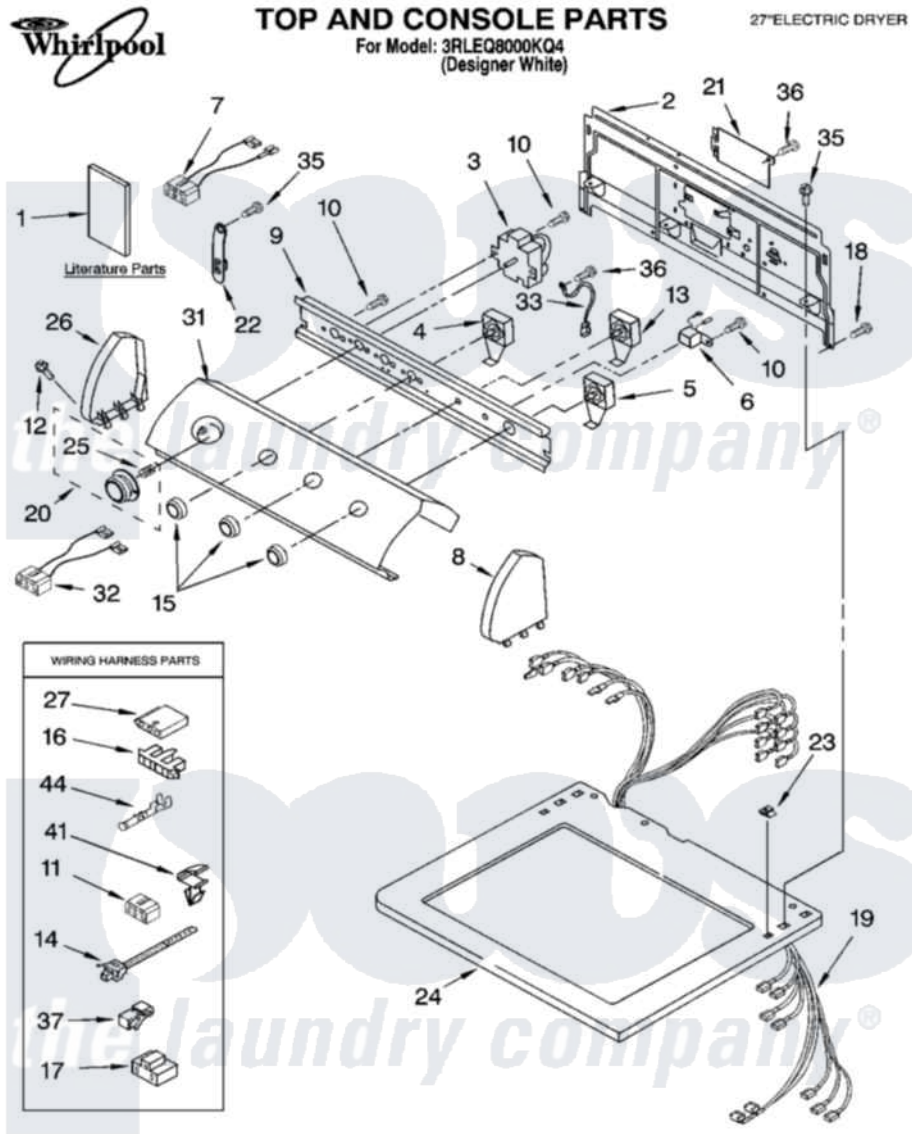

Whirlpool 3RLEQ8000KQ4 01 - TOP AND CONSOLE PARTS

8-05 Litho in U.S.A. (LT)

1

Part No. 8180757

Whirlpool Residential Whirlpool 3RLEQ8000KQ4 Dryer Parts Parts Diagram 01 - TOP AND CONSOLE PARTS
 Click on the part number to view part

Item	Original Part Number	Replaced By	Status	Part Description
1	8299807		Not Available	Wiring Diagram
"	8543156		Not Available	Literature Parts (UK)
"	8528094		Not Available	Instructions, Installation
"	8315975		Not Available	Guide, User & Installation (UK)
"	N/A		Not Available	Following May Be Purchased DO-IT-YOURSELF REPAIR MANUALS
"	677818		Not Available	Manual, Do-It- Yourself Repair (Dryer)
2	8317305	285909		Panel-Rear
3	8299769	W10116281		Timer
4	3399642	W10168169		Switch, Wrinkle Guard
5	8318447	W10112633		Switch, Push-To-Start
6	8522378			Mini Buzzer
7	3397695			Wire, Jumper
8	8271363	279962		Endcap
9	8271316			Bracket, Control

10	3390646	W10139210	Screw, 8-18 X 5/16
11	3347243		Block, Disconnect
12	388326		Screw, 8-18 X 1.25
13	8316076	W10168170	Switch, Rotary
14	3391018		Tie Cable
15	3957799		Knob, Control
16	3397269		Connector, Timer
17	3401144		Connector
18	693995		Screw, Hex Head
19	8529875		Harness, Wiring
20	3957754		Timer Knob Assembly
21	8317342	W10119283	Cover, Terminal Block
22	8568314		Strap, Console
23	357213		Nut, Push-In
24	8271399	3979278	Top
25	688805		Clip, Spring Knob
26	8271369	279962	Endcap
27	3936144		Do-It-Yourself Repair Manuals
31	8318385		Panel, Control
32	8283287		Wire, Jumper
33	3398893	3395559	Wire
35	3390647	488729	Screw
36	98139	303776	Screw
37	357572	W10113937	Clip, Grounding
41	3394427		Clip-Harness
44	94614		Terminal