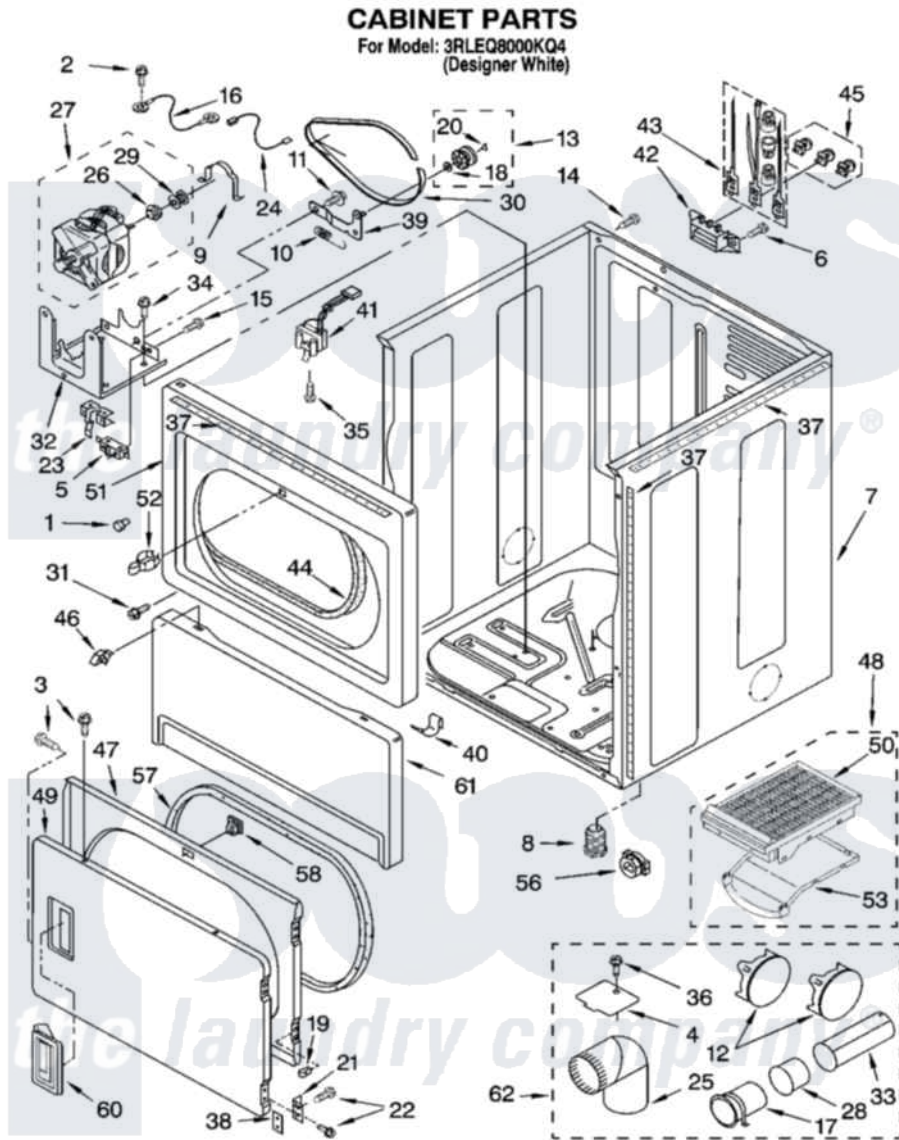

Whirlpool 3RLEQ8000KQ4 02 - CABINET PARTS

#180757

3

Whirlpool [Residential Whirlpool 3RLEQ8000KQ4 Dryer Parts](#) Parts Diagram 02 - CABINET PARTS
Click on the part number to view part

Item	Original Part Number	Replaced By	Status	Part Description
1	693152			Bumper, Console
2	98139	303776		Screw
3	694091			Trim, Side Right Hand
4	3394331			Plate Cover
5	8318457			Switch, Broken Belt
6	3393008	308685		Side Trim)
7	8310656			Cabinet
8	3392100	49621		Feet-Leveling
"	279810			Foot-Optional
9	660658			Clamp, Motor Mounting 343481 685441
10	3387374			Spring, Idler
11	3389420			Retainer-Idler 1/4-20 X 1/16
12	697750	W10470674		Dryer Exhaust Kit
13	3388672	279640		Pulley-ldr
14	697776	4331106		Screw, No.10-32 X 7/16
				Assembly, Screw And