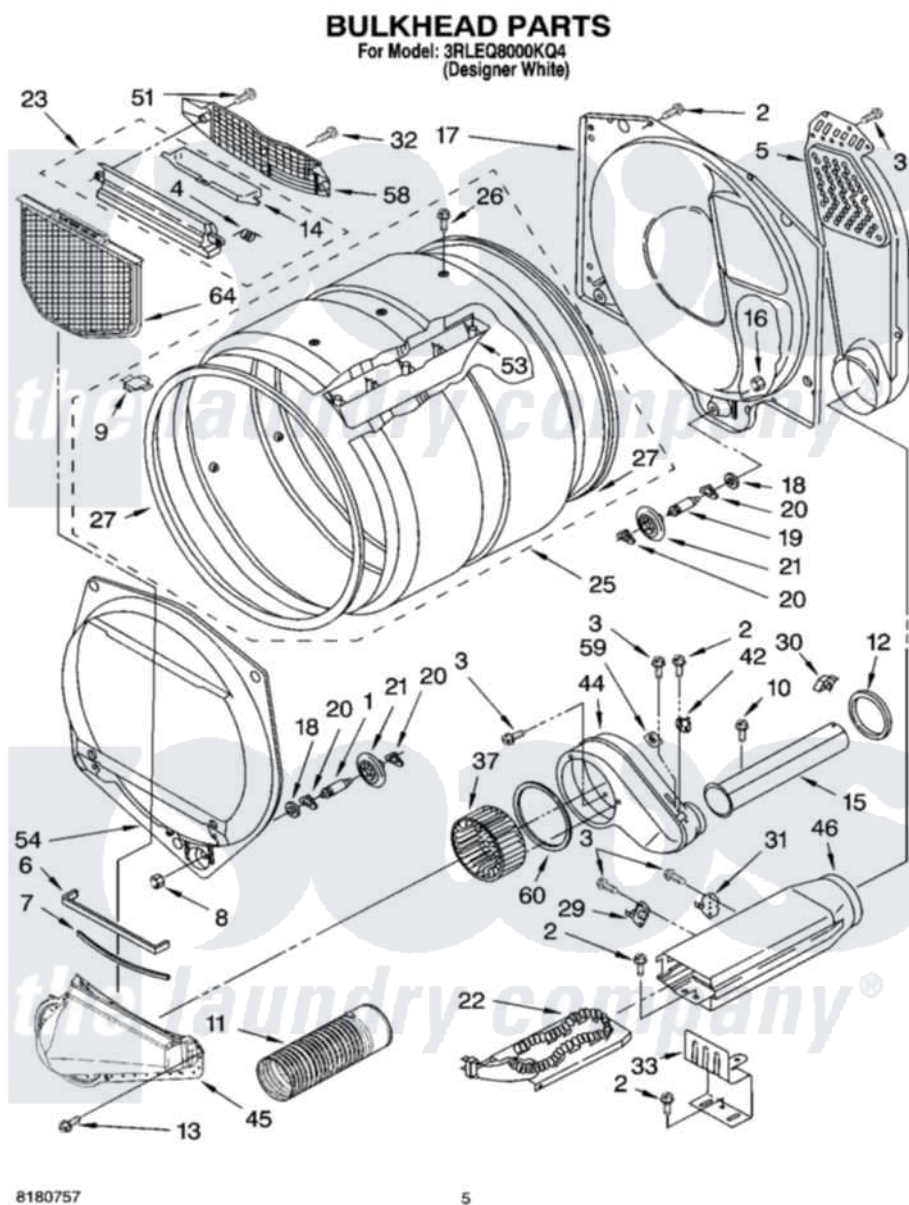

Whirlpool 3RLEQ8000KQ4 03 - BULKHEAD PARTS, OPTIONAL PARTS (NOT INCLUDED)

Whirlpool [Residential Whirlpool 3RLEQ8000KQ4 Dryer Parts](#) Parts Diagram 03 - BULKHEAD PARTS, OPTIONAL PARTS (NOT INCLUDED)
Click on the part number to view part

Item	Original Part Number	Replaced By	Status	Part Description
1	3399508	W10359271		Shaft, Drum Roller Threads
2	3390647	488729		Screw
3	90767			Screw, 8A X 3/8 HeX Washer Head Tapping
4	3394986			Spring, Lint Screen Door
5	697354	3387911		Duct-Air
6	697813			Seal, Outlet Housing
7	697814	697813		Seal, Outlet Housing
8	3359452			Nut, Lock
9	8066086			Plug, Drum Hole
10	3390646	W10139210		Screw, 8-18 X 5/16
11	8318409			Exhaust Duct
12	696302			Shield, Exhaust
13	3387230			Screw, 10-16 X 13/16
14	3394984	8563758		Door, Lint Screen

15	8318486	279936	Kit-Exhst
16	3387709		Nut, 3/8-16
17	3387809		Bulkhead, Rear
18	3387459	W10080960	Washer, Support
19	3399509	W10359272	Shaft, Roller Drum Threads
20	690997		Washer, Thrust
21	8536973	W10314173	Support
22	3387749		Element, Heater
23	3394985	8563755	Housing, Outlet Assembly
25	8528998		Complete Drum Assembly
26	97787	W10109200	Screw, Baffle Mounting
27	697694	280114	Seal
29	3390291		Thermostat, High Limit 250F
30	3388229		Retainer, Toe Panel
31	3977394	279769	Cutoff-Tml
32	487909	488729	Screw
33	8066099		Bracket, Heater Box
37	697772		Wheel, Blower
42	3387137		Thermostat, Internal-Bias
44	8544362	W10119255	Housing, Blower
45	8066168	W10128606	Duct-Lint
46	3392537		Box, Heater
51	3357011	308685	Side Trim)
53	697693	W10113136	Baffle, Drum
54	697557		Bulkhead, Front
58	8299979		Grill, Outlet Screen Door
59	3392519		Thermal Limiter
60	697770		Seal, Cover Plate Blower Housing
64	8066170	W10120998	Screen
	N/A	Not Available	ACCESSORY PARTS
"	4392067		Kit, Dryer Repair
"	8522199		Accessory Parts
"	72017		Paint, Touch-Up
"	350930		Paint, Pressurized Spray B
"	350938		Paint, Pressurized Spray B
"	799344		Paint, Touch-Up)