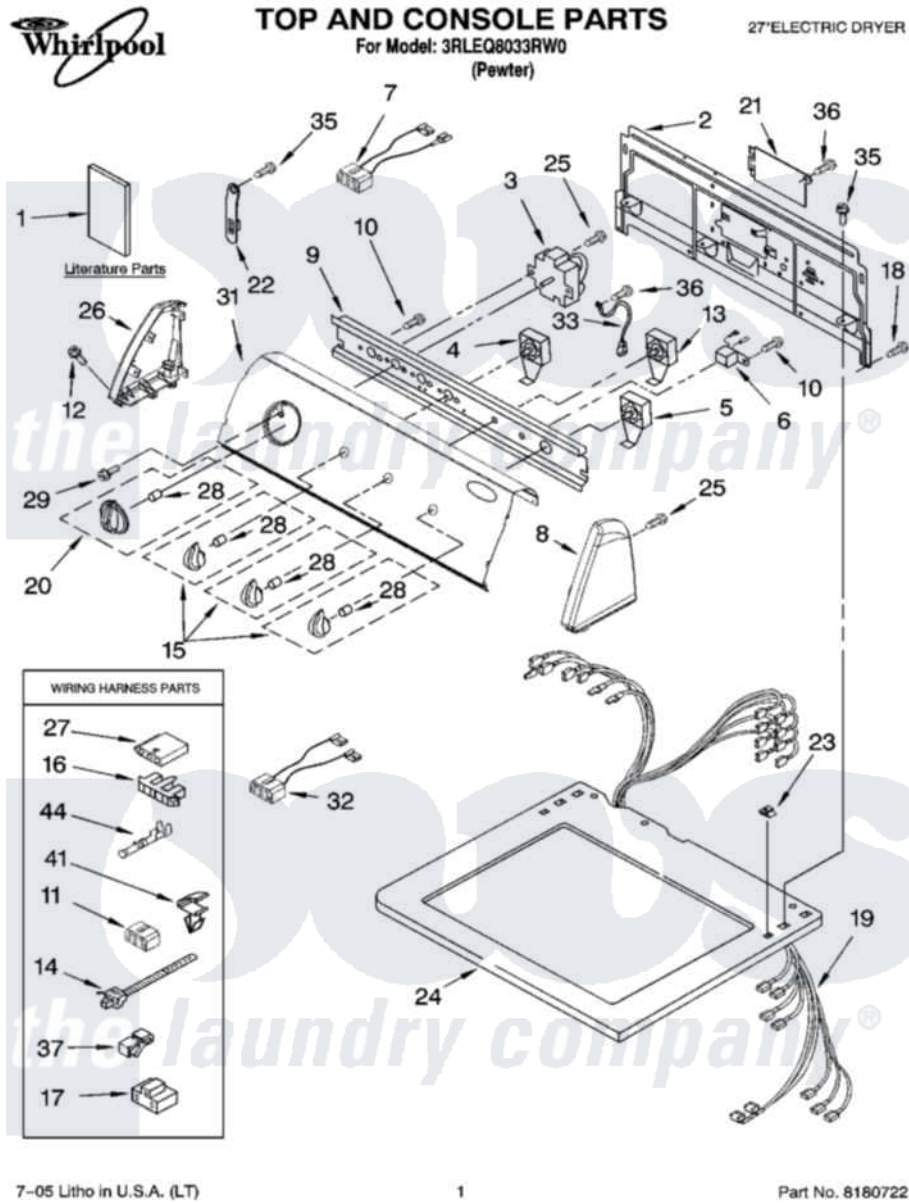

# Whirlpool 3RLEQ8033RW0 01 - TOP AND CONSOLE PARTS

7-05 Litho in U.S.A. (LT)

1

Part No. 8180722

Whirlpool Residential Whirlpool 3RLEQ8033RW0 Dryer Parts Parts Diagram 01 - TOP AND CONSOLE PARTS  
 Click on the part number to view part

10	3390646	<a href="#">W10139210</a>	Screw, 8-18 X 5/16
11	<a href="#">3347243</a>		Block, Disconnect
12	<a href="#">388326</a>		Screw, 8-18 X 1.25
13	8316076	<a href="#">W10168170</a>	Switch, Rotary
14	<a href="#">3391018</a>		Tie Cable
15	<a href="#">8544937</a>		Knob, Control
16	<a href="#">3397269</a>		Connector, Timer
17	<a href="#">3401144</a>		Connector
18	697776	<a href="#">4331106</a>	Screw, No.10-32 X 7/16
19	<a href="#">8529875</a>		Harness, Wiring
20	<a href="#">8544957</a>		Timer Knob Assembly
21	8317342	<a href="#">W10119283</a>	Cover, Terminal Block
22	<a href="#">8568314</a>		Strap, Console
23	<a href="#">357213</a>		Nut, Push-In
24	8271399	<a href="#">3979278</a>	Top
25	8533971	<a href="#">90767</a>	Screw, 8A X 3/8 HeX Washer Head Tapping
26	8541780	<a href="#">285980</a>	Endcap
27	<a href="#">3936144</a>		Do-It-Yourself Repair Manuals
28	<a href="#">8536939</a>		Clip, Knob
29	8533951	<a href="#">3400859</a>	Screw, Grounding
31	<a href="#">8575088</a>		Panel, Control
32	<a href="#">8283287</a>		Wire, Jumper
33	3398893	<a href="#">3395559</a>	Wire
35	3390647	<a href="#">488729</a>	Screw
36	98139	<a href="#">303776</a>	Screw
37	357572	<a href="#">W10113937</a>	Clip, Grounding
41	<a href="#">3394427</a>		Clip-Harness
44	<a href="#">94614</a>		Terminal