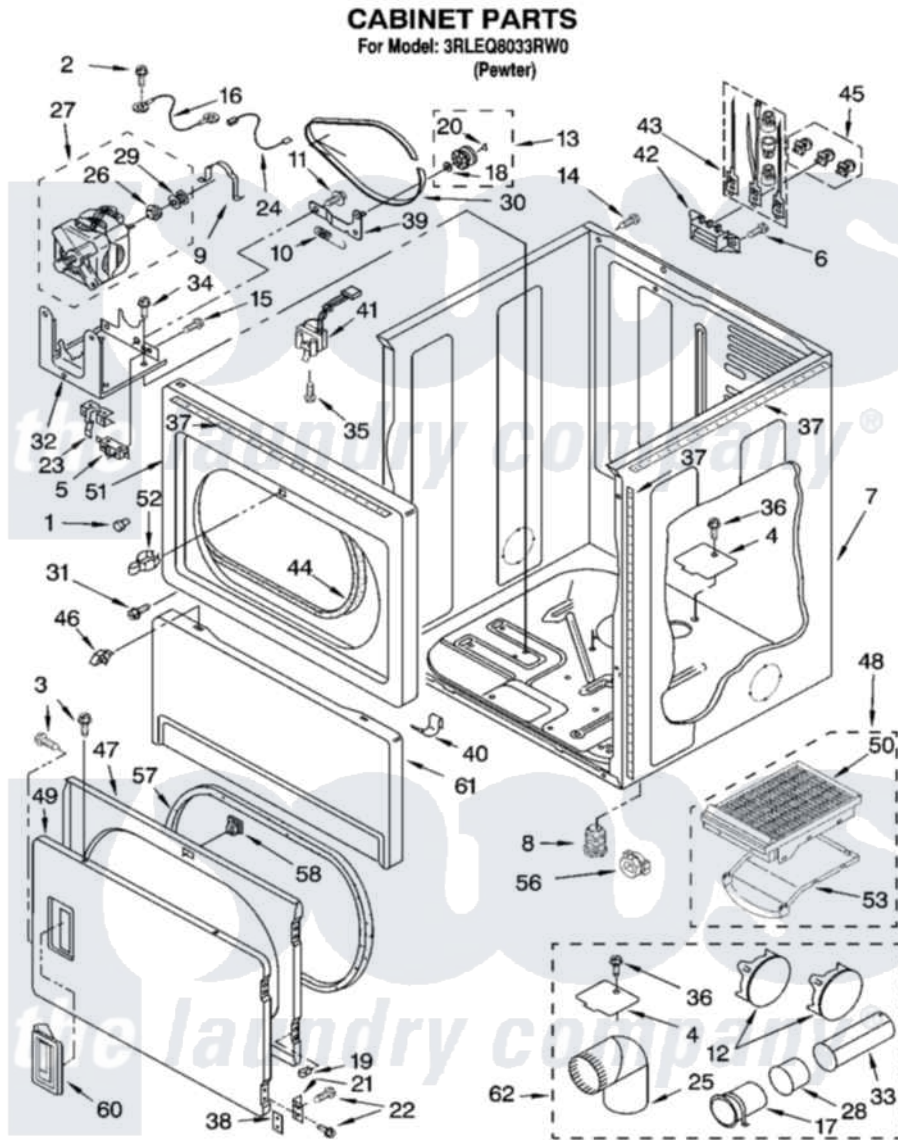

Whirlpool 3RLEQ8033RW0 02 - CABINET PARTS

8180722

3

Whirlpool [Residential Whirlpool 3RLEQ8033RW0 Dryer Parts](#) Parts Diagram 02 - CABINET PARTS
Click on the part number to view part

Item	Original Part Number	Replaced By	Status	Part Description
1	693152			Bumper, Console
2	98139	303776		Screw
3	694091			Trim, Side Right Hand
4	3394331			Plate Cover
5	8318457			Switch, Broken Belt
6	3393008	308685		Side Trim)
7	8310656			Cabinet
8	3392100	49621		Feet-Leveling
"	279810			Foot-Optional
9	660658			Clamp, Motor Mounting 343481 685441
10	3387374			Spring, Idler
11	3389420			Retainer-Idler 1/4-20 X 1/16
12	697750	W10470674		Dryer Exhaust Kit
13	3388672	279640		Pulley-ldr
14	697776	4331106		Screw, No.10-32 X 7/16
				Assembly, Screw And