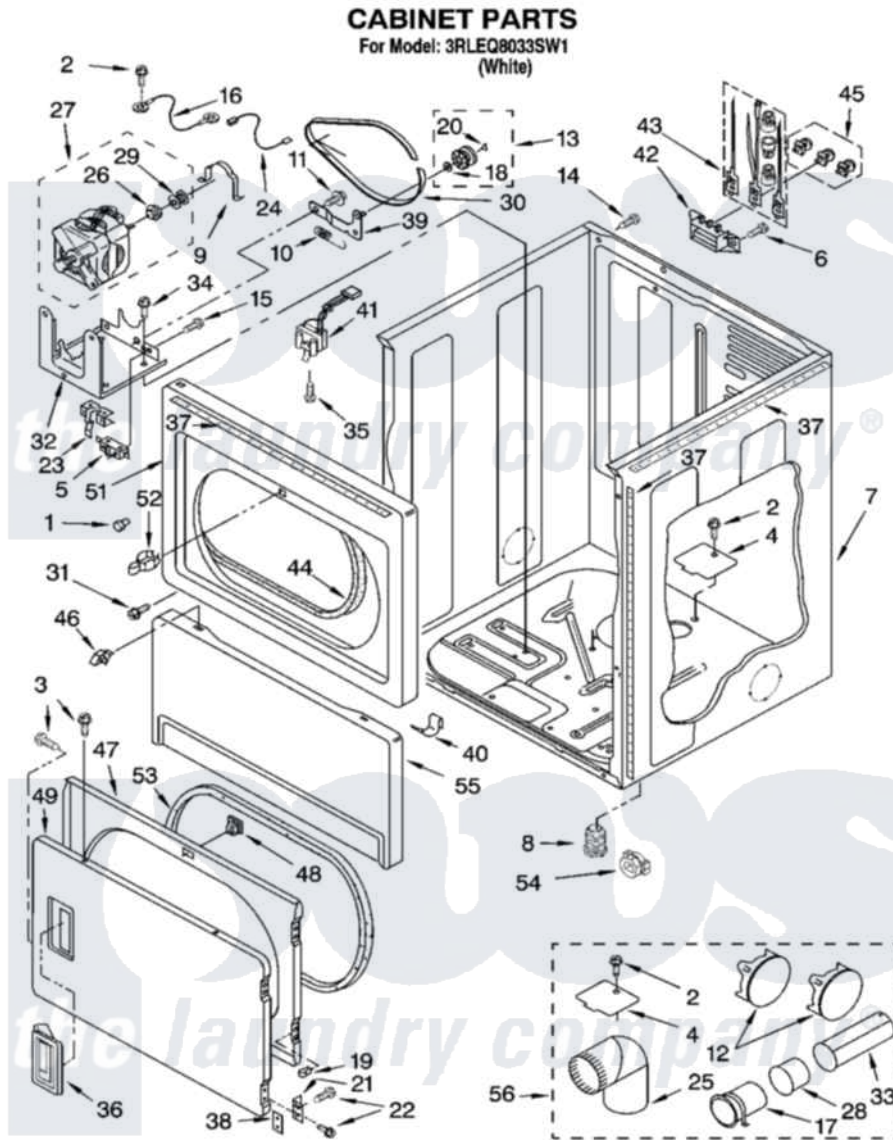

# Whirlpool 3RLEQ8033SW1 02 - CABINET PARTS

W10212717

3

Whirlpool [Residential Whirlpool 3RLEQ8033SW1 Dryer Parts](#) Parts Diagram 02 - CABINET PARTS  
Click on the part number to view part

Item	Original Part Number	Replaced By	Status	Part Description
1	<a href="#">693152</a>			Bumper, Console
2	<a href="#">W10130935</a>			Screw, 8-32 X 5/16
3	<a href="#">W10080300</a>			Screw, 8-18 X 3/8
4	<a href="#">3394331</a>			Plate Cover
5	<a href="#">8318457</a>			Switch, Broken Belt
6	<a href="#">W10080710</a>			Screw, 10-16 X 1/2
7	<a href="#">8310656</a>			Cabinet
8	3392100	<a href="#">49621</a>		Feet-Leveling
"	<a href="#">279810</a>			Foot-Optional
9	<a href="#">660658</a>			Clamp, Motor Mounting 343481 685441
10	<a href="#">3387374</a>			Spring, Idler
11	<a href="#">W10080670</a>			Retainer, Idler
12	697750	<a href="#">W10470674</a>		Dryer Exhaust Kit
13	3388672	<a href="#">279640</a>		Pulley-Idr
14	8533974	<a href="#">4331106</a>		Screw, No.10-32 X 7/16
15	<a href="#">W10118188</a>			Screw, 6-20 X 1 1/16