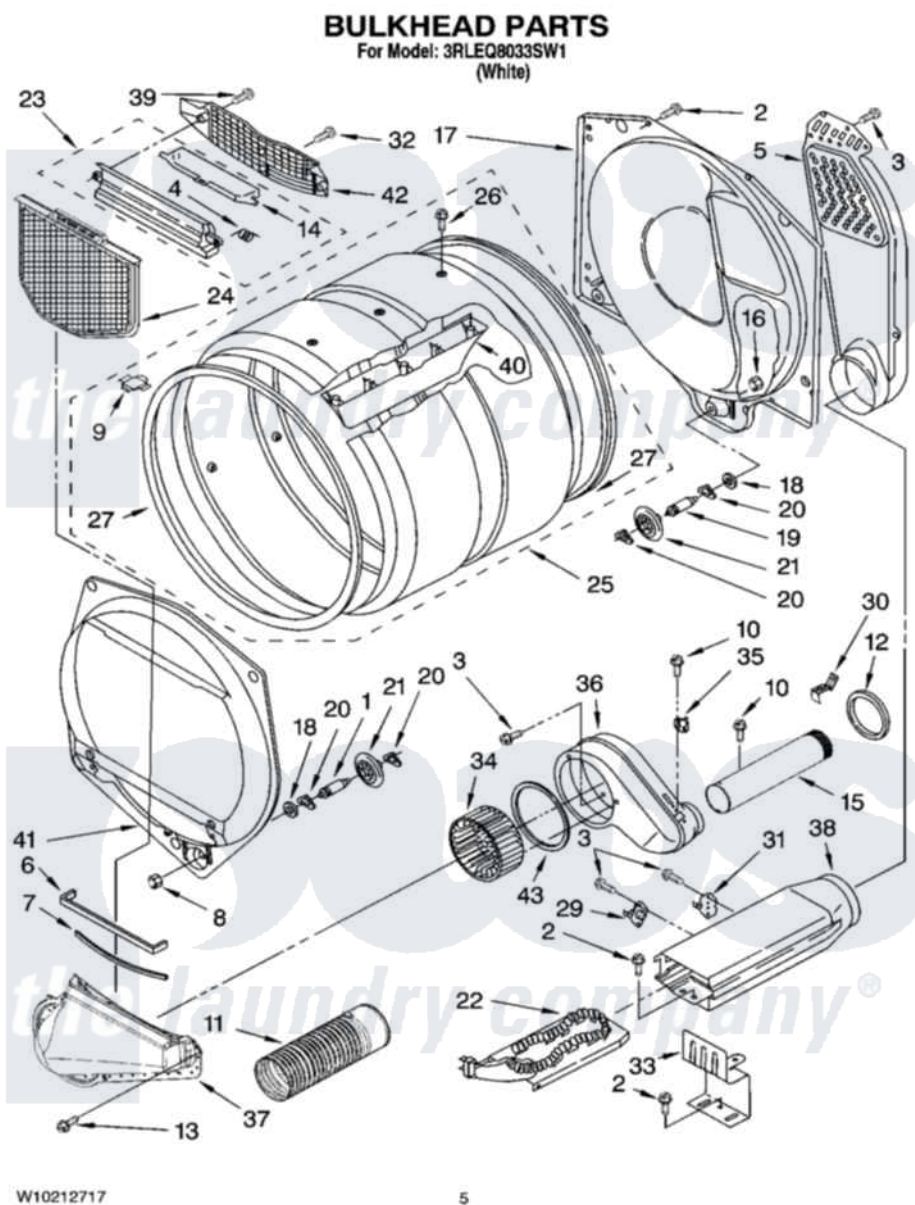

**Whirlpool 3RLEQ8033SW1 03 - BULKHEAD PARTS, OPTIONAL PARTS
(NOT INCLUDED)**

Whirlpool [Residential Whirlpool 3RLEQ8033SW1 Dryer Parts](#) Parts Diagram 03 - BULKHEAD PARTS, OPTIONAL PARTS (NOT INCLUDED)
Click on the part number to view part

Item	Original Part Number	Replaced By	Status	Part Description
1	8575324	W10359271		Shaft, Drum Roller Threads
2	W10130935			Screw, 8-32 X 5/16
3	W10080280			Screw, 8-18 X 3/8
4	3394986			Spring, Lint Screen Door
5	697354	3387911		Duct-Air
6	697813			Seal, Outlet Housing
7	697814	697813		Seal, Outlet Housing
8	W10080210			Nut, 3/8 X 16
9	8066086			Plug, Drum Hole
10	8533971	90767		Screw, 8A X 3/8 HeX Washer Head Tapping
11	8318409			Exhaust Duct
12	696302			Shield, Exhaust
13	W10080380			Screw, 10-16 X 3/4
14	3394984	8563758		Door, Lint Screen