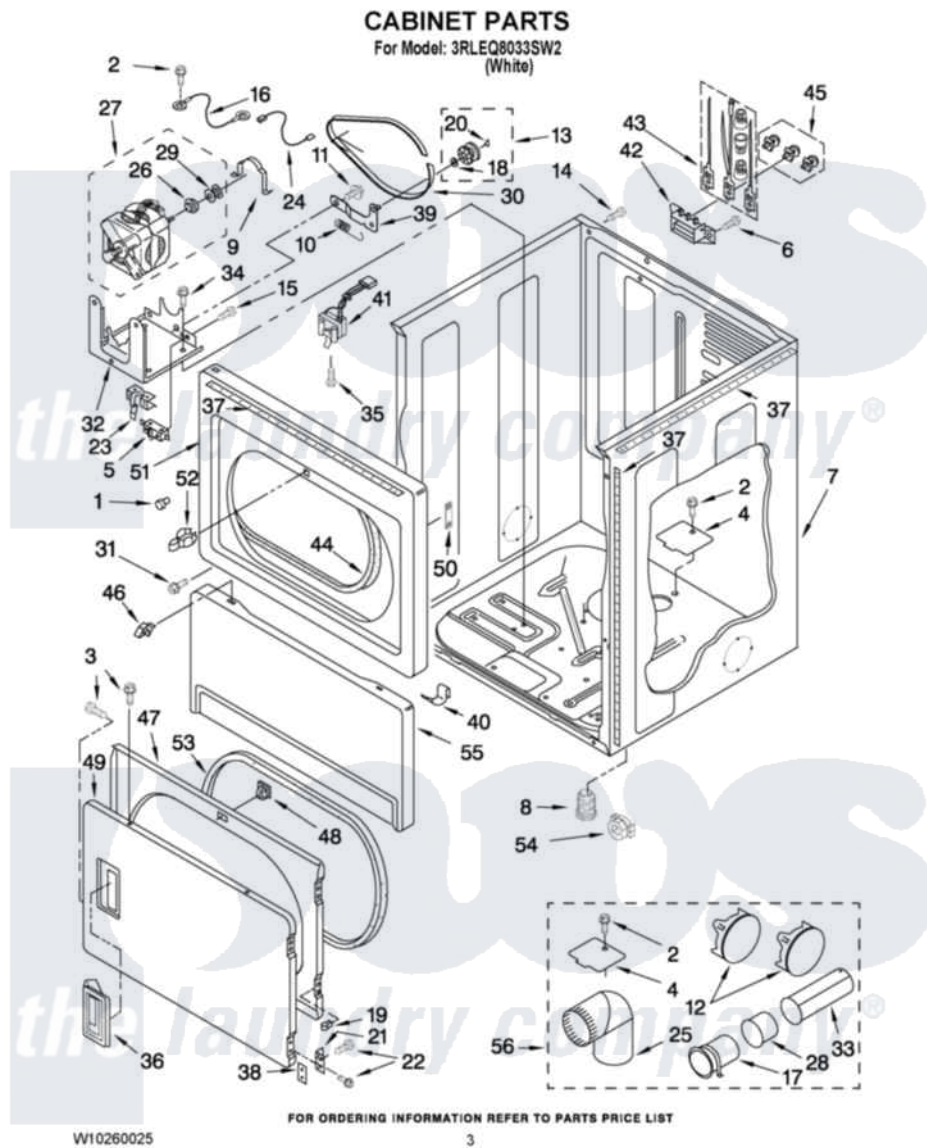

Whirlpool 3RLEQ8033SW2 02 - CABINET PARTS

Whirlpool [Residential Whirlpool 3RLEQ8033SW2 Dryer Parts](#) Parts Diagram 02 - CABINET PARTS
Click on the part number to view part

Item	Original Part Number	Replaced By	Status	Part Description
1	693152			Bumper, Console
2	W10130935			Screw, 8-32 X 5/16
3	W10080300			Screw, 8-18 X 3/8
4	3394331			Plate Cover
5	8318457			Switch, Broken Belt
6	W10080710			Screw, 10-16 X 1/2
7	8310656			Cabinet
8	3392100	49621		Feet-Leveling
"	279810			Foot-Optional
9	W10121316			Plug, Multivent
10	3387374			Spring, Idler
11	W10080670			Retainer, Idler
12	697750	W10470674		Dryer Exhaust Kit
13	3388672	279640		Pulley-Idr
14	8533974	4331106		Screw, No.10-32 X 7/16
15	W10118188			Screw, 6-20 X 1 1/16

16	340025	687133	Wire
17	3395532		Exhaust Pipe And Bracket
18	W10121334		Washer, Thrust
19	3389249		Nut, Inner Door
20	690997		Washer, Thrust
21	3389247		Hinge And Pin Assembly
22	W10080310		Screw, 8-18 X 1/2
23	W10083220		Lever, Snap Switch
24	3394081		Wire, Broken Belt Switch
25	49026		4" - 90° Elbow
26	3393657		Restrainer, Belt
27	3404470	W10416573	Motor-Drve
28	8563750		Exhaust Pipe
29	3402548		Pulley 50 Hz
30	3387610	661570	Belt
31	W10080800		Screw, 8-18 X 3/8
32	3387118		Bracket, Motor
33	8563749		Exhaust Pipe
34	W10080760		Screw, 10-24 X 3/8
35	W10080540		Screw, 6-20 X 7/8
36	3389522		Handle, Door
37	8318396		Foam-Seal
38	3390902		Clip, Door Hinge
39	W10118754	W10118756	Idler Bracket
40	297092		Clip
41	W10237959		Door Switch Assembly
42	3397659		Block, Terminal
43	279318		Terminal Tinned And Brass Panel
44	3387242		Seal, Front Panel
45	279393		Terminal Block Screw Kit
46	3388229		Retainer, Toe Panel
47	3392563	280083	Door-Rear
48	3392538	279570	Latch
49	3387872		Door, Front
50	W10191265		Plug, Hinge Screw Front Panel
51	W10193554	W10231550	Panel
52	W10080240		Strike, Door
53	3390735		Seal, Door
54	8316644		Power Cord, Strain Relief
55	697215	3406797	Toe Panel
56	279818	W10470674	Dryer Exhaust Kit