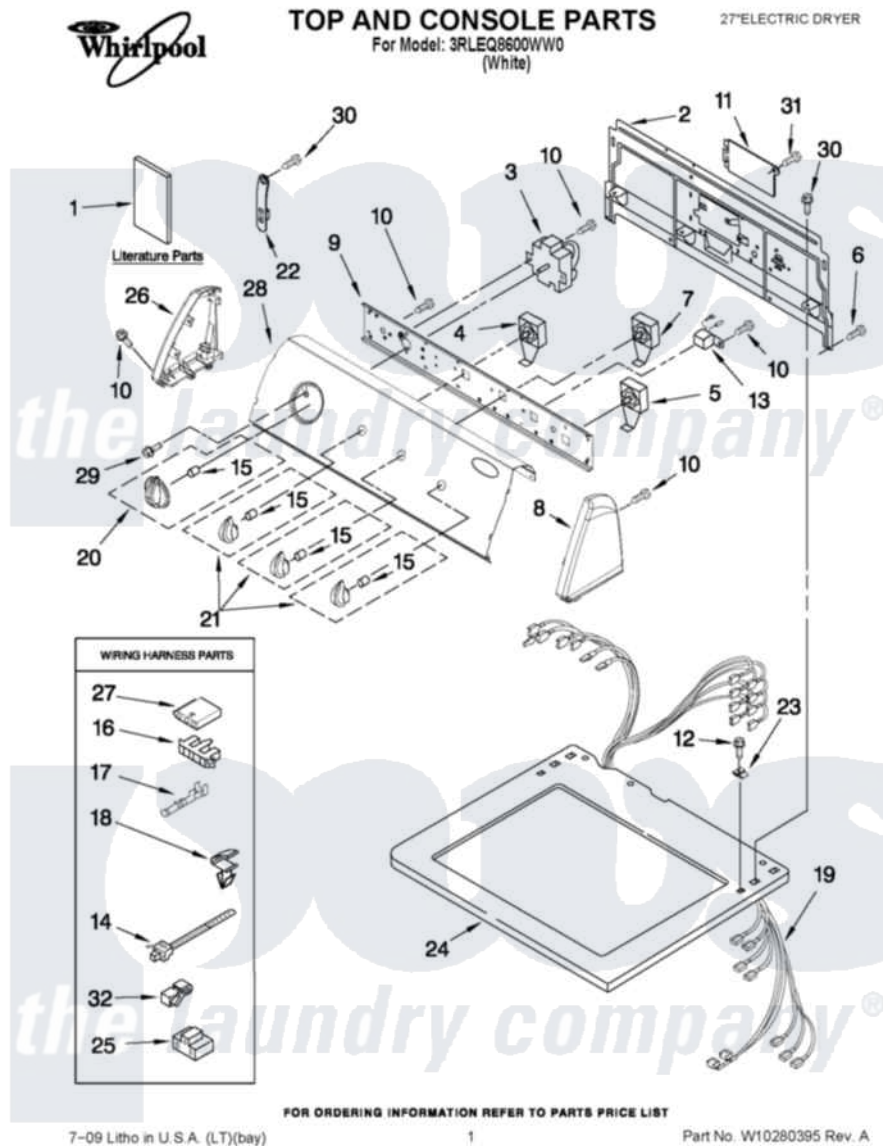

Whirlpool 3RLEQ8600WW0 01 - TOP AND CONSOLE PARTS

Whirlpool Residential Whirlpool 3RLEQ8600WW0 Dryer Parts Parts Diagram 01 - TOP AND CONSOLE PARTS
Click on the part number to view part

Item	Original Part Number	Replaced By	Status	Part Description
1	W10241044		Not Available	WIRING DIAGRAM
"	W10131582		Not Available	Guide, Use & Care
"	W10115523		Not Available	INSTRUCTIONS, INSTALLATION
"	W10131548		Not Available	Guide, User & Installation (UK)
2	W10121161			Panel, Rear Console
3	W10116281			Timer
4	W10168170			Switch, Rotary
5	W10238464			Switch, Push-To-Start
6	W10080830			Screw, 10-32 X 5/8
7	W10168168			Switch, Rotary
8	8271363	279962		Endcap
9	W10121170			Bracket, Control
10	W10080820			Screw, 8-18 X .298
11	W10096918			Cover, Terminal Block
12	W10080350			Screw, 8-18 X 1.25
13	8522378			Mini Buzzer

14	3391018		Tie Cable
15	8536939		Clip, Knob
16	3397269		Connector, Timer
17	94614		Terminal
18	3394227	Not Available	Clip, Harness
19	W10257622		Harness, Wiring
20	8544957		Timer Knob Assembly
21	8544937		Knob, Control
22	8318255	8568314	Strap, Console
23	357213		Nut, Push-In
24	8271399	3979278	Top
25	3401144		Connector
26	8271369	279962	Endcap
27	3936144		Do-It-Yourself Repair Manuals
28	W10115463		Control Panel
29	W10080810		Screw, 8-18 X 7/32
30	W10080800		Screw, 8-18 X 3/8
31	W10130935		Screw, 8-32 X 5/16
32	W10113937		Clip, Grounding