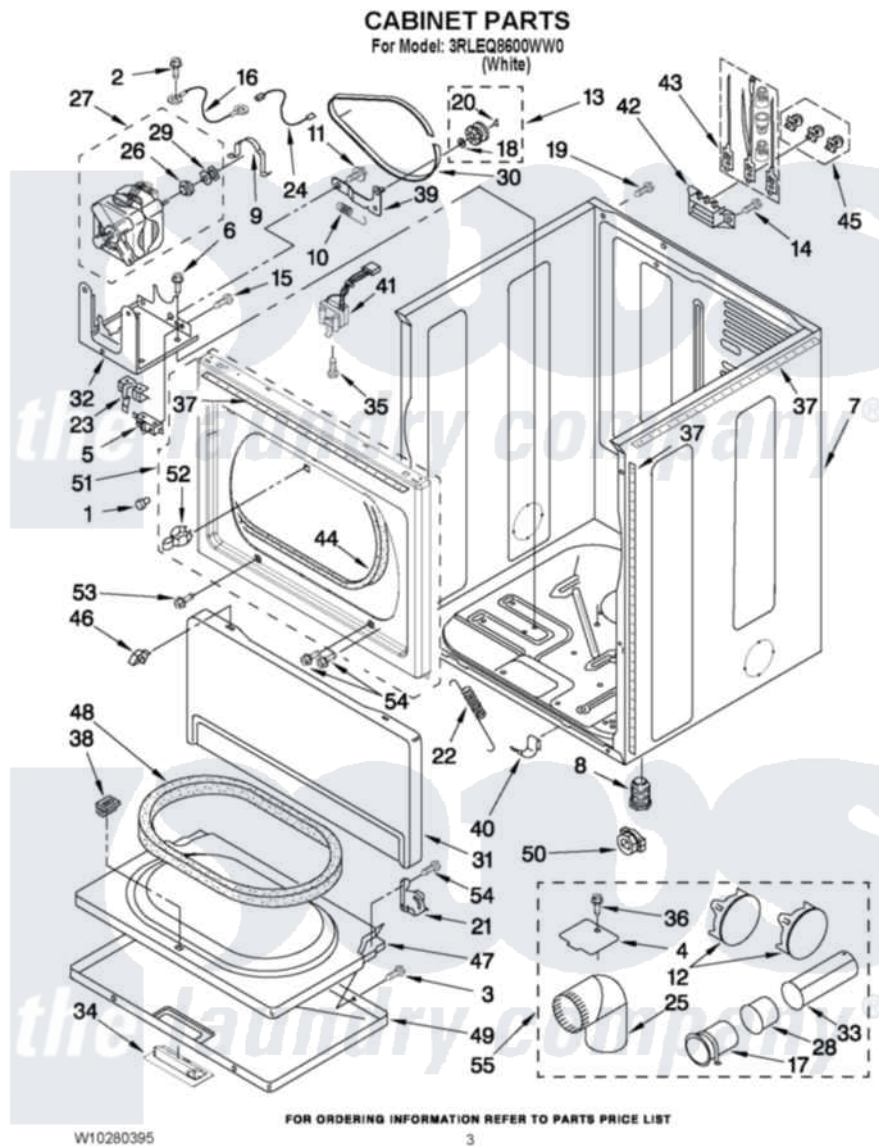

Whirlpool 3RLEQ8600WW0 02 - CABINET PARTS

Whirlpool Residential Whirlpool 3RLEQ8600WW0 Dryer Parts Parts Diagram 02 - CABINET PARTS
Click on the part number to view part

Item	Original Part Number	Replaced By	Status	Part Description
1	693152			Bumper, Console
2	W10119286	W10119283		Cover, Terminal Block
3	W10080300			Screw, 8-18 X 3/8
4	3394331			Plate Cover
5	8318457			Switch, Broken Belt
6	W10080760			Screw, 10-24 X 3/8
7	8310656			Cabinet
8	3392100	49621		Feet-Leveling
NI	279810			Foot-Optional
9	W10121316			Plug, Multivent
10	3387374			Spring, Idler
11	W10080670			Retainer, Idler
12	3979261			Plug, Multivent
13	3388672	279640		Pulley-Idr
14	W10080710			Screw, 10-16 X 1/2
15	W10118188			Screw, 6-20 X 1 1/16

16	340025	687133	Wire
17	3395532		Exhaust Pipe And Bracket
18	W10121334		Washer, Thrust
19	W10080830		Screw, 10-32 X 5/8
20	690997		Washer, Thrust
21	3387560		Hinge, Door
"	3387559		Hinge, Door
22	3387565		Spring, Door
23	W10083220		Lever, Snap Switch
24	3394081		Wire, Broken Belt Switch
25	49026		4" - 90° Elbow
26	3393657		Restrainer, Belt
27	3404470	W10416573	Motor-Drve
28	8563750		Exhaust Pipe
29	3402548		Pulley 50 Hz
30	3387610	661570	Belt
31	697215	3406797	Toe Panel
32	3387118		Bracket, Motor
33	8563749		Exhaust Pipe
34	690270	348721	Handle
35	W10080540		Screw, 6-20 X 7/8
36	693995		Screw, Hex Head
37	8578827	Not Available	SEAL, FOAM
38	690081	279570	Latch
39	W10118754	W10118756	Idler Bracket
40	297092		Clip
41	W10237959		Door Switch Assembly
42	3397659		Block, Terminal
43	279318		Terminal Tinned And Brass Panel
44	3387242		Seal, Front Panel
45	279393		Terminal Block Screw Kit
46	3388229		Retainer, Toe Panel
47	8066045		Door Inner
48	3390736	3390732	Seal-Door
49	697221		Door, Front
50	8316644		Power Cord, Strain Relief
51	697227	279659	Panel
52	W10080240		Strike, Door
53	8281212	W10080800	Screw, 8-18 X 3/8
54	W10080590		Screw, 10-16 X 1/2
55	279818	W10470674	Dryer Exhaust Kit