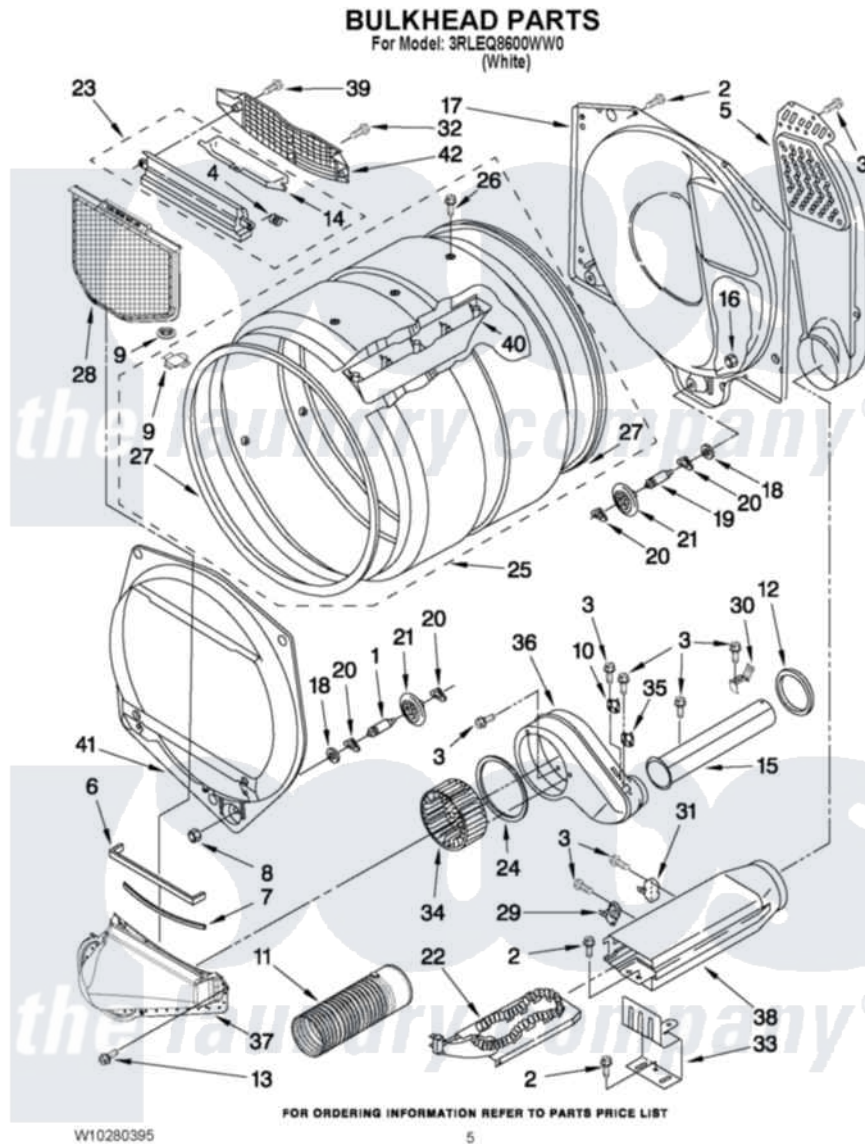

Whirlpool 3RLEQ8600WW0 03 - BULKHEAD PARTS

Whirlpool Residential Whirlpool 3RLEQ8600WW0 Dryer Parts Parts Diagram 03 - BULKHEAD PARTS
Click on the part number to view part

Item	Original Part Number	Replaced By	Status	Part Description
1	8575324	W10359271		Shaft, Drum Roller Threads
2	W10080700			Screw, 8-18 X 1/2
3	W10080280			Screw, 8-18 X 3/8
4	3394986			Spring, Lint Screen Door
5	697354	3387911		Duct-Air
6	697813			Seal, Outlet Housing
7	697814	697813		Seal, Outlet Housing
8	W10080210			Nut, 3/8 X 16
9	W10128544			Housing-Outlet
10	W10167627			Thermal Limiter
11	8318409			Exhaust Duct
12	696302			Shield, Exhaust
13	W10080380			Screw, 10-16 X 3/4
14	W10181925			Door, Lint Screen
15	W10121166			Exhaust Pipe
16	W10080190			Nut, 3/8-16

17	3387809		Bulkhead, Rear
18	W10080960		Washer, Support
19	8575325	W10359272	Shaft, Roller Drum Threads
20	690997		Washer, Thrust
21	8536973	W10314173	Support
22	3387749		Element, Heater
23	W10181928		Outlet Housing Assembly
24	697770		Seal, Cover Plate Blower Housing
25	8528998		Complete Drum Assembly
26	W10219342		Screw, Baffle Mounting
27	W10166807	280114	Seal
28	W10049370	W10120998	Screen
29	W10168175		Thermostat, High-Limit 250/170-Nc
30	8572105		Retainer, Toe Panel
31	W10141623	W10154212	Cutoff-Tml
32	W10080360		Screw, 8-15 X 1/2
33	W10119253	8066099	Bracket, Heater Box
34	697772		Wheel, Blower
35	W10168174		Thermostat Internal Bias
36	W10151271		Housing, Blower
37	8066168	W10128606	Duct-Lint
38	3392537		Box, Heater
39	W10080640		Screw, 10-16 X 1/2
40	697693	W10113136	Baffle, Drum
41	697557		Bulkhead, Front
42	W10181926		Grille, Outlet