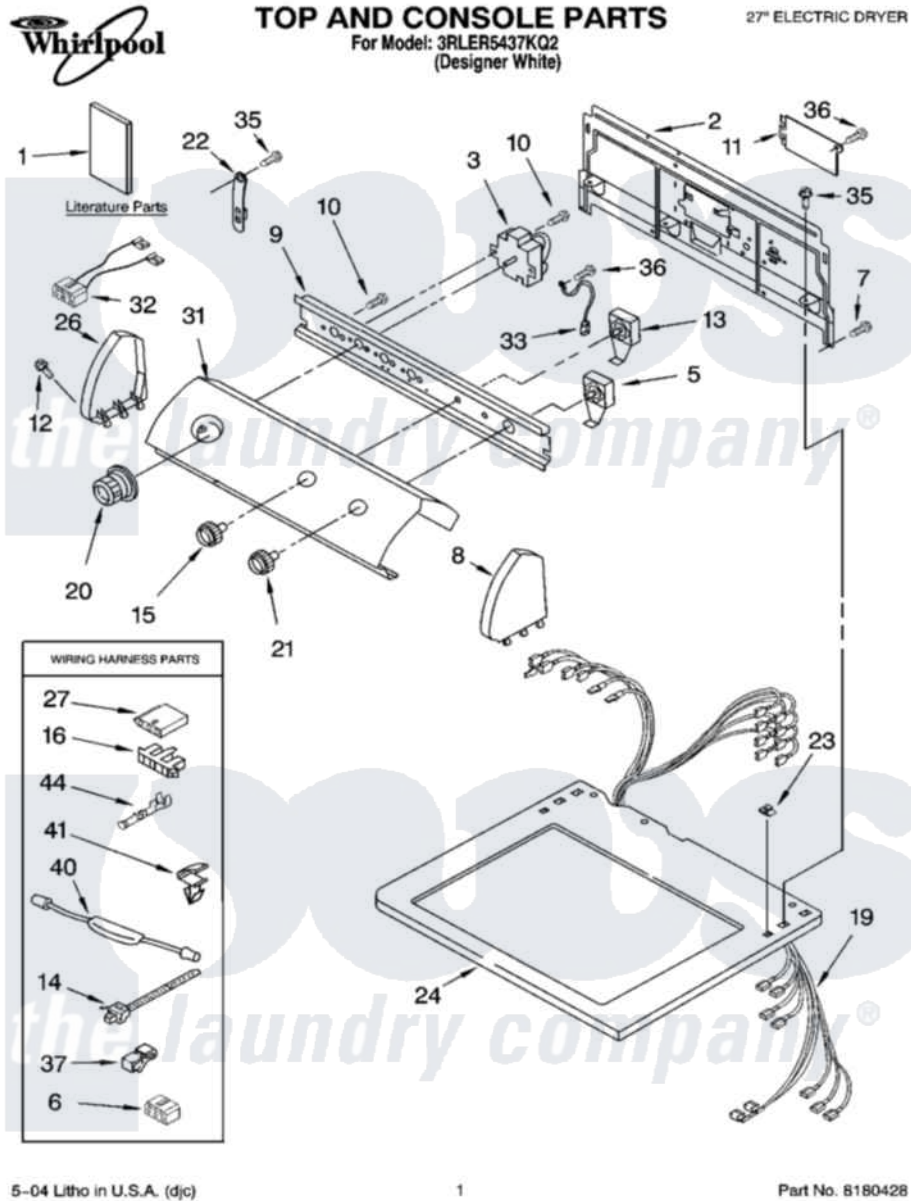

Whirlpool 3RLER5437KQ2 01 - TOP AND CONSOLE PARTS

5-04 Litho in U.S.A. (djc)

1

Part No. 8180428

Whirlpool Residential Whirlpool 3RLER5437KQ2 Dryer Parts Parts Diagram 01 - TOP AND CONSOLE PARTS
 Click on the part number to view part

Item	Original Part Number	Replaced By	Status	Part Description
1	8299808		Not Available	Wiring Diagram Guide, Use & Care
"	8318343		Not Available	Literature Parts (UK)
"	8543153		Not Available	(Arabic) Instructions, Installation
"	8528094		Not Available	Instructions, Installation
"	8543154		Not Available	Literature Parts (Arabic)
"	8315975		Not Available	Guide, User & Installation (UK)
"	N/A		Not Available	Following May Be Purchased DO-IT-YOURSELF REPAIR MANUALS
"	677818		Not Available	Manual, Do-It- Yourself Repair (Dryer)
2	8317305	285909		Panel-Rear
3	8299770			Timer
5	3395382			Switch, Push-To-Start
6	3347243			Block, Disconnect
7	693995			Screw, Hex Head

8	8271363	279962	Endcap
9	8271316		Bracket, Control
10	3390646	W10139210	Screw, 8-18 X 5/16
11	8317342	W10119283	Cover, Terminal Block
12	388326		Screw, 8-18 X 1.25
13	3399638		Switch, Temperature
14	3391018		Tie Cable
15	8271339	3957799	Knob, Control
16	3397269		Connector, Timer
19	8529874		Harness, Wiring
20	8312687	3957754	Timer Knob Assembly
21	8271341	3957804	Knob, Push-To-Start
22	8318255	8568314	Strap, Console
23	357213		Nut, Push-In
24	8271399	3979278	Top
26	8271369	279962	Endcap
27	3936144		Do-It-Yourself Repair Manuals
31	8318382		Panel, Control
32	8283293	8283286	Wire-Jumper
33	3398893	3395559	Wire
35	3390647	488729	Screw
36	98139	303776	Screw
37	357572	W10113937	Clip, Grounding
40	8283170	279872	Resistor
41	3394427		Clip-Harness
44	94614		Terminal