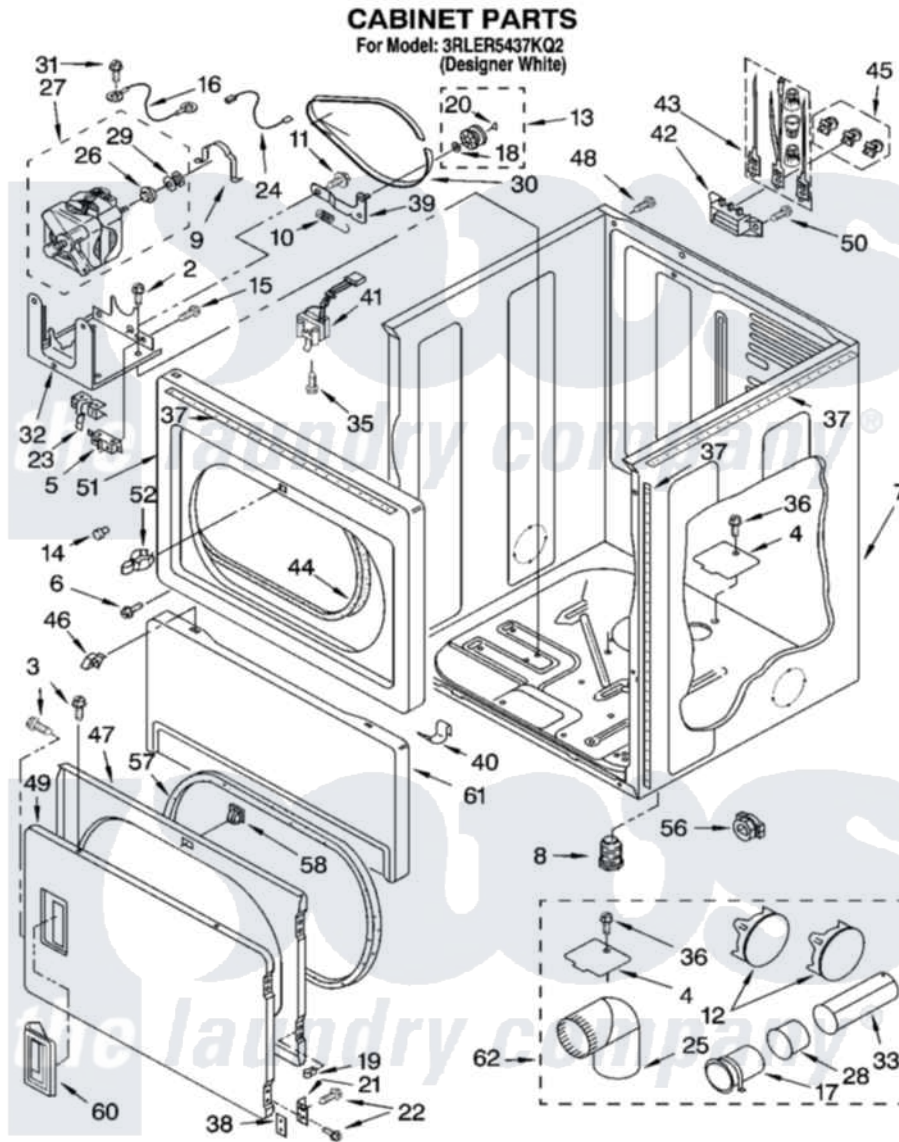

Whirlpool 3RLER5437KQ2 02 - CABINET PARTS

8180428

3

Whirlpool [Residential Whirlpool 3RLER5437KQ2 Dryer Parts](#) Parts Diagram 02 - CABINET PARTS
Click on the part number to view part

Item	Original Part Number	Replaced By	Status	Part Description
2	98139	303776		Screw
3	694091			Trim, Side Right Hand
4	3394331			Plate Cover
5	8318457			Switch, Broken Belt
6	8281212	W10080800		Screw, 8-18 X 3/8
7	8310656			Cabinet
8	3392100	49621		Feet-Leveling
"	279810			Foot-Optional
9	660658			Clamp, Motor Mounting 343481 685441
10	3387374			Spring, Idler
11	3389420			Retainer-Idler 1/4-20 X 1/16
12	697750	W10470674		Dryer Exhaust Kit
13	3388672	279640		Pulley-Idr
14	693152			Bumper, Console
15	3400934			Assembly, Screw And Insulator